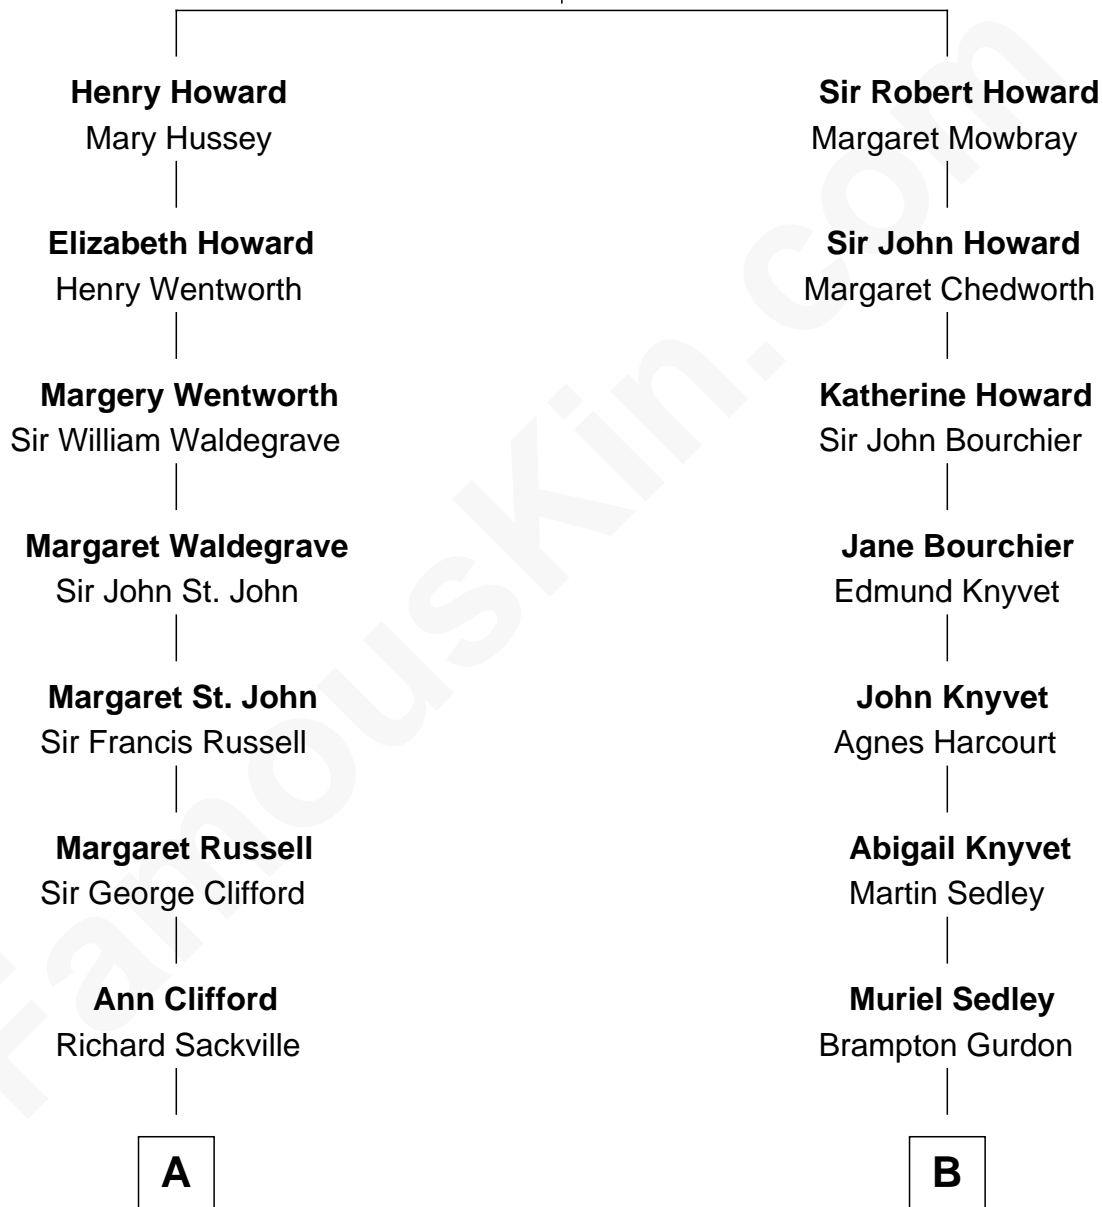

FamousKin.com Relationship Chart of

Camilla Parker Bowles

Queen Consort of the United Kingdom

17th cousin of

John Adams Morgan

1952 Olympic Sailing Gold Medalist

Sir John Howard

Alice Tendring

Camilla Parker Bowles photo by [Agência Brasil](#) [\(CC BY 3.0 BRAZIL\)](#)