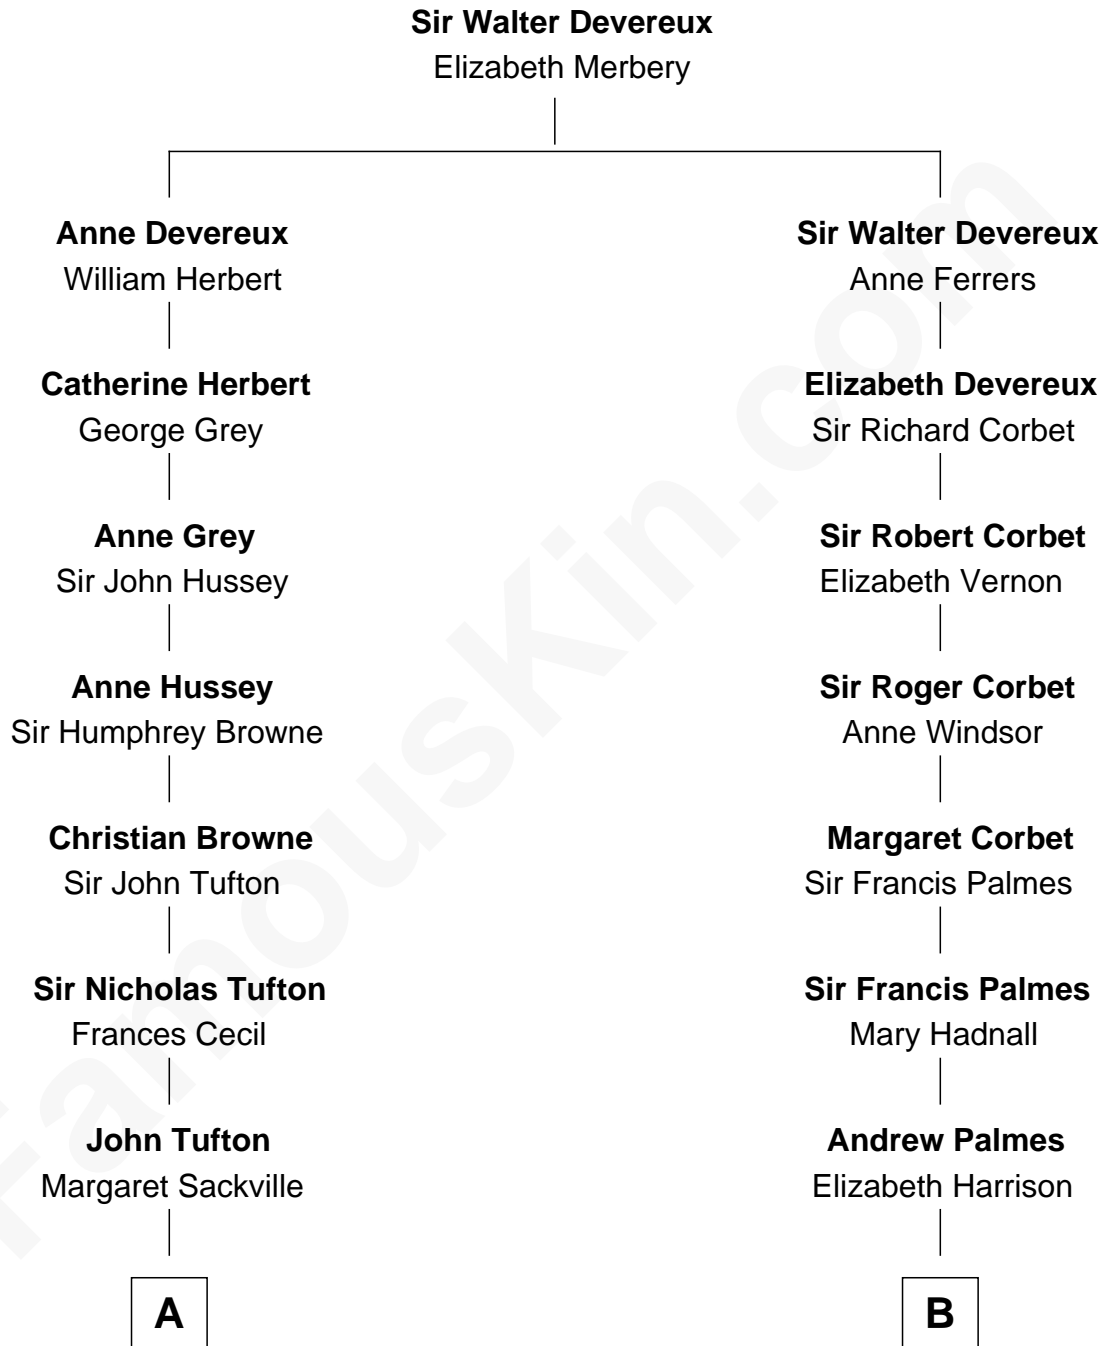

FamousKin.com

Relationship Chart of

Camilla Parker Bowles

Queen Consort of the United Kingdom

16th cousin 2 times removed of

Benedict Cumberbatch

Movie, Television and Stage Actor

C