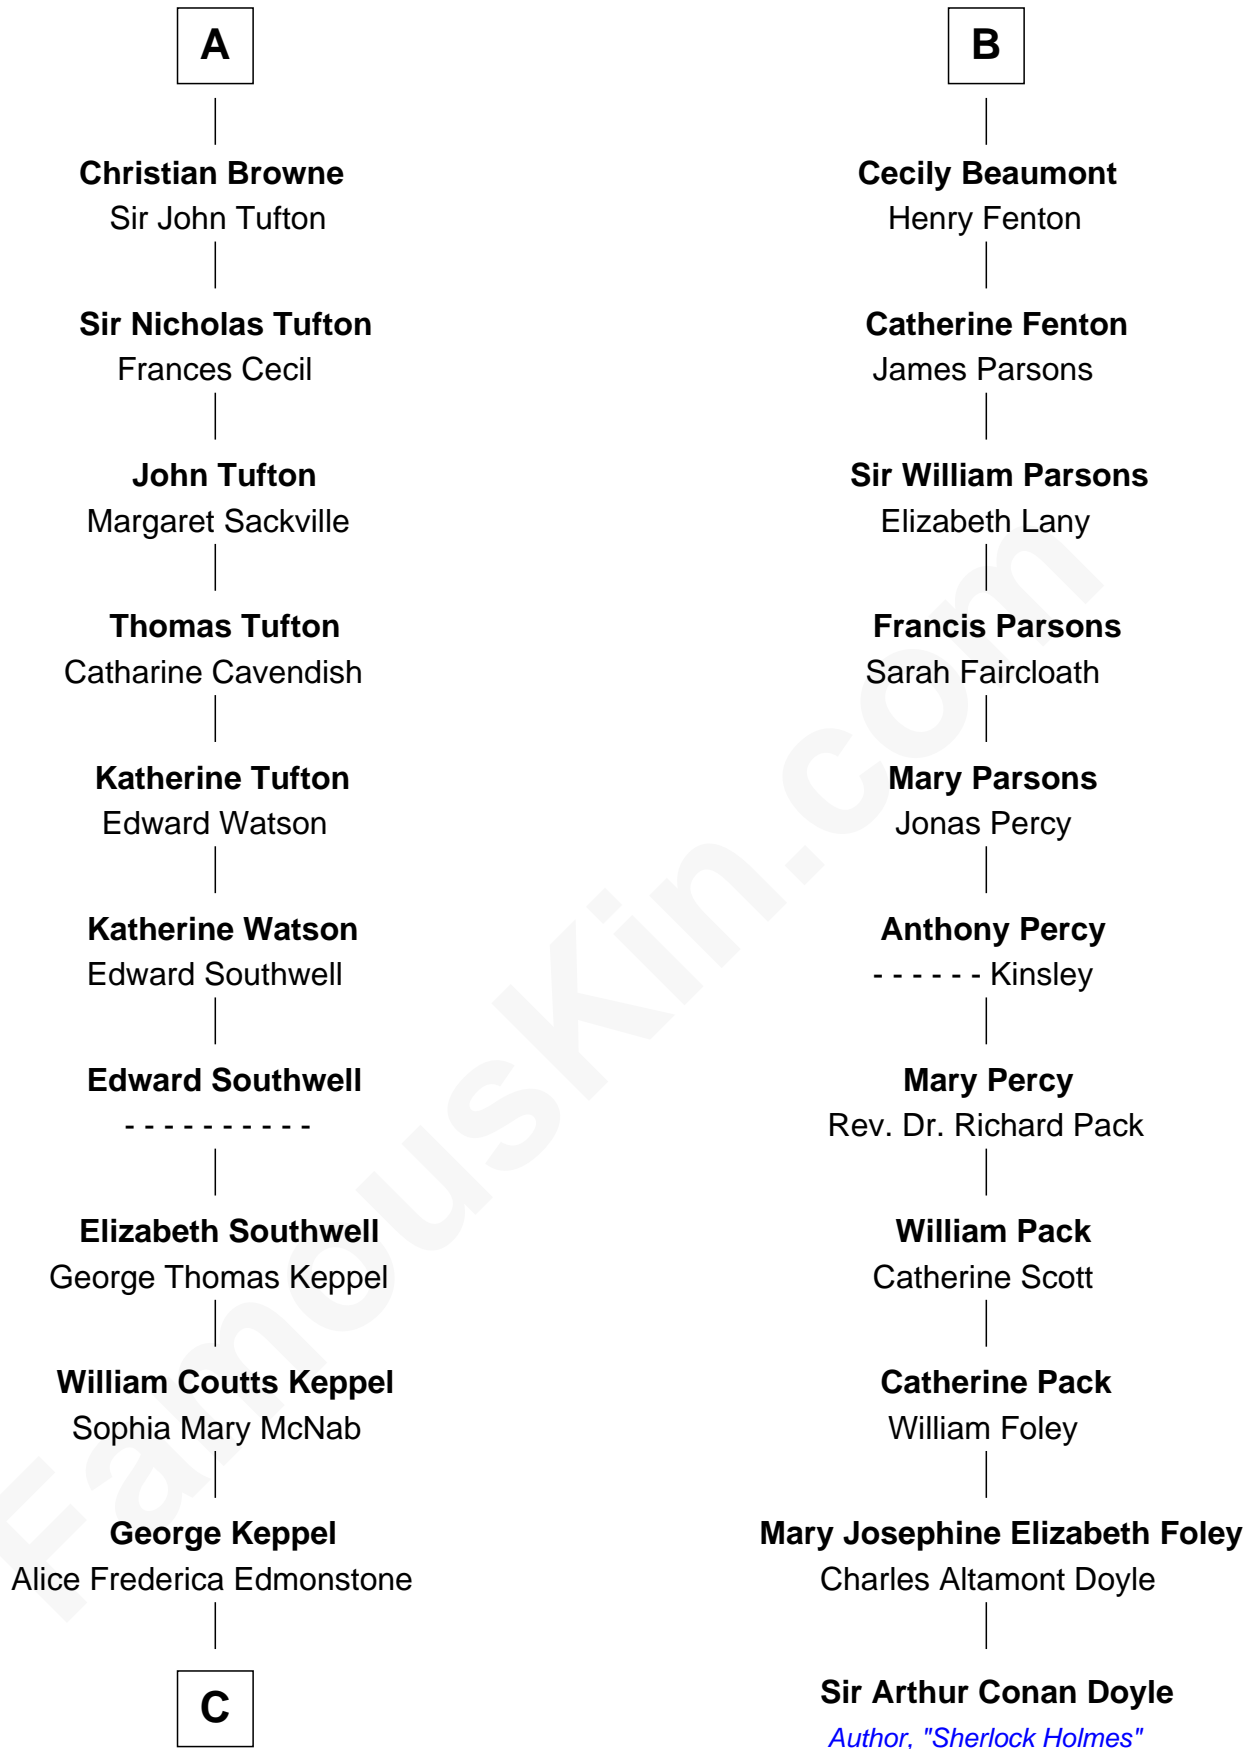

# FamousKin.com Relationship Chart of

**Camilla Parker Bowles**

*Queen Consort of the United Kingdom*

17th cousin 2 times removed of

**Sir Arthur Conan Doyle**

*Author, "Sherlock Holmes"*

**Sir Paon de Roet**