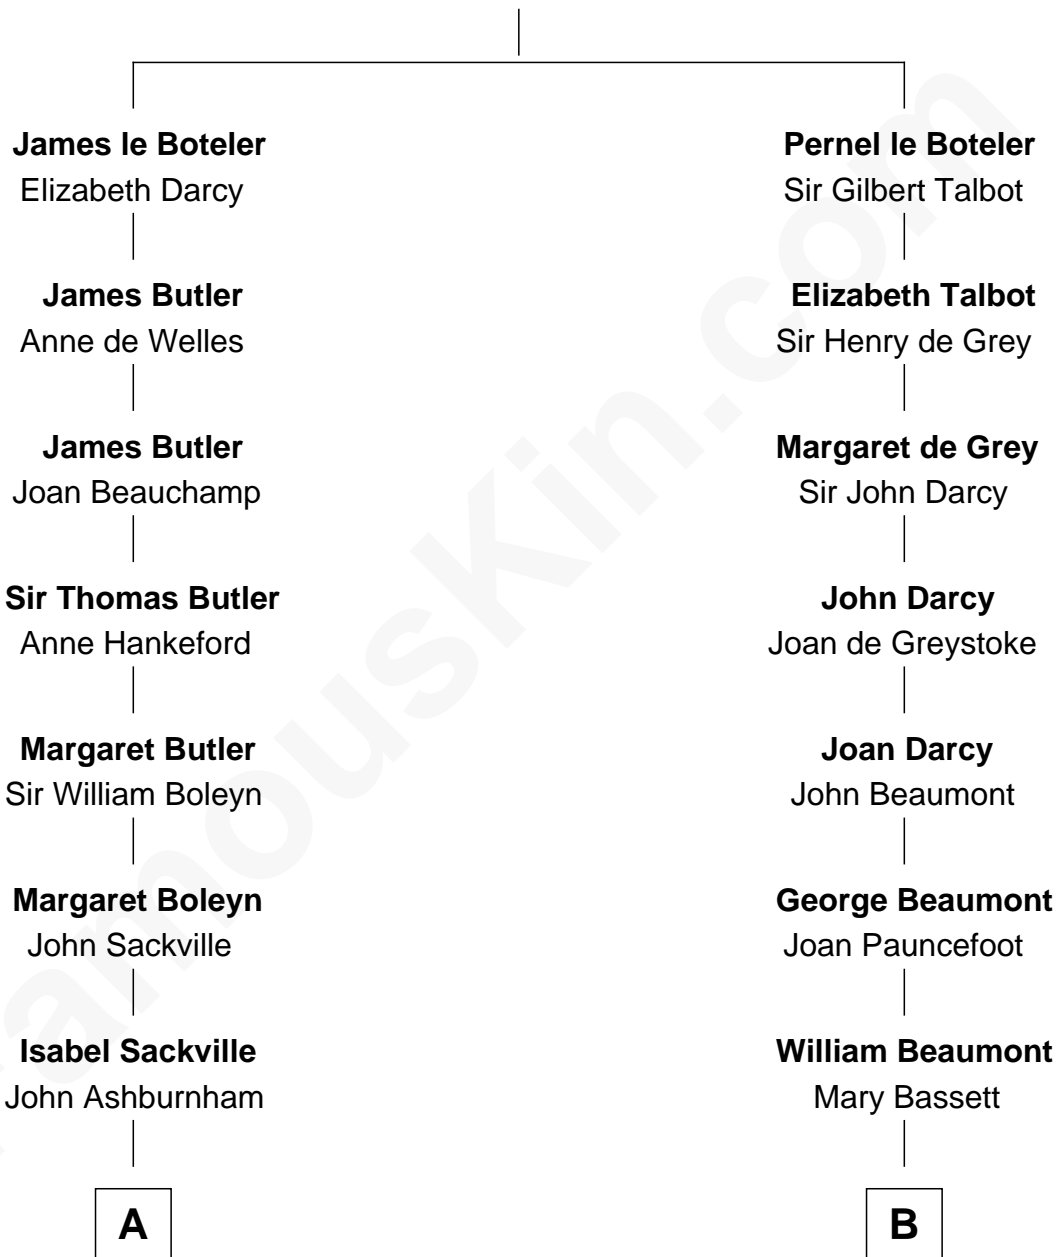

## Relationship Chart of

**Camilla Parker Bowles**

*Queen Consort of the United Kingdom*

17th cousin 3 times removed of

**Sir Arthur Conan Doyle**

*Author, "Sherlock Holmes"*

**Sir James le Boteler**

Eleanor de Bohun

**C**

**George Keppel**  
Alice Frederica Edmonstone

**Sonia Rosemary Keppel**  
Roland Calvert Cubitt

**Rosalind Maud Cubitt**  
Bruce Middleton Hope Shand

**Camilla Parker Bowles**  
*Queen Consort*

FamousKin.com