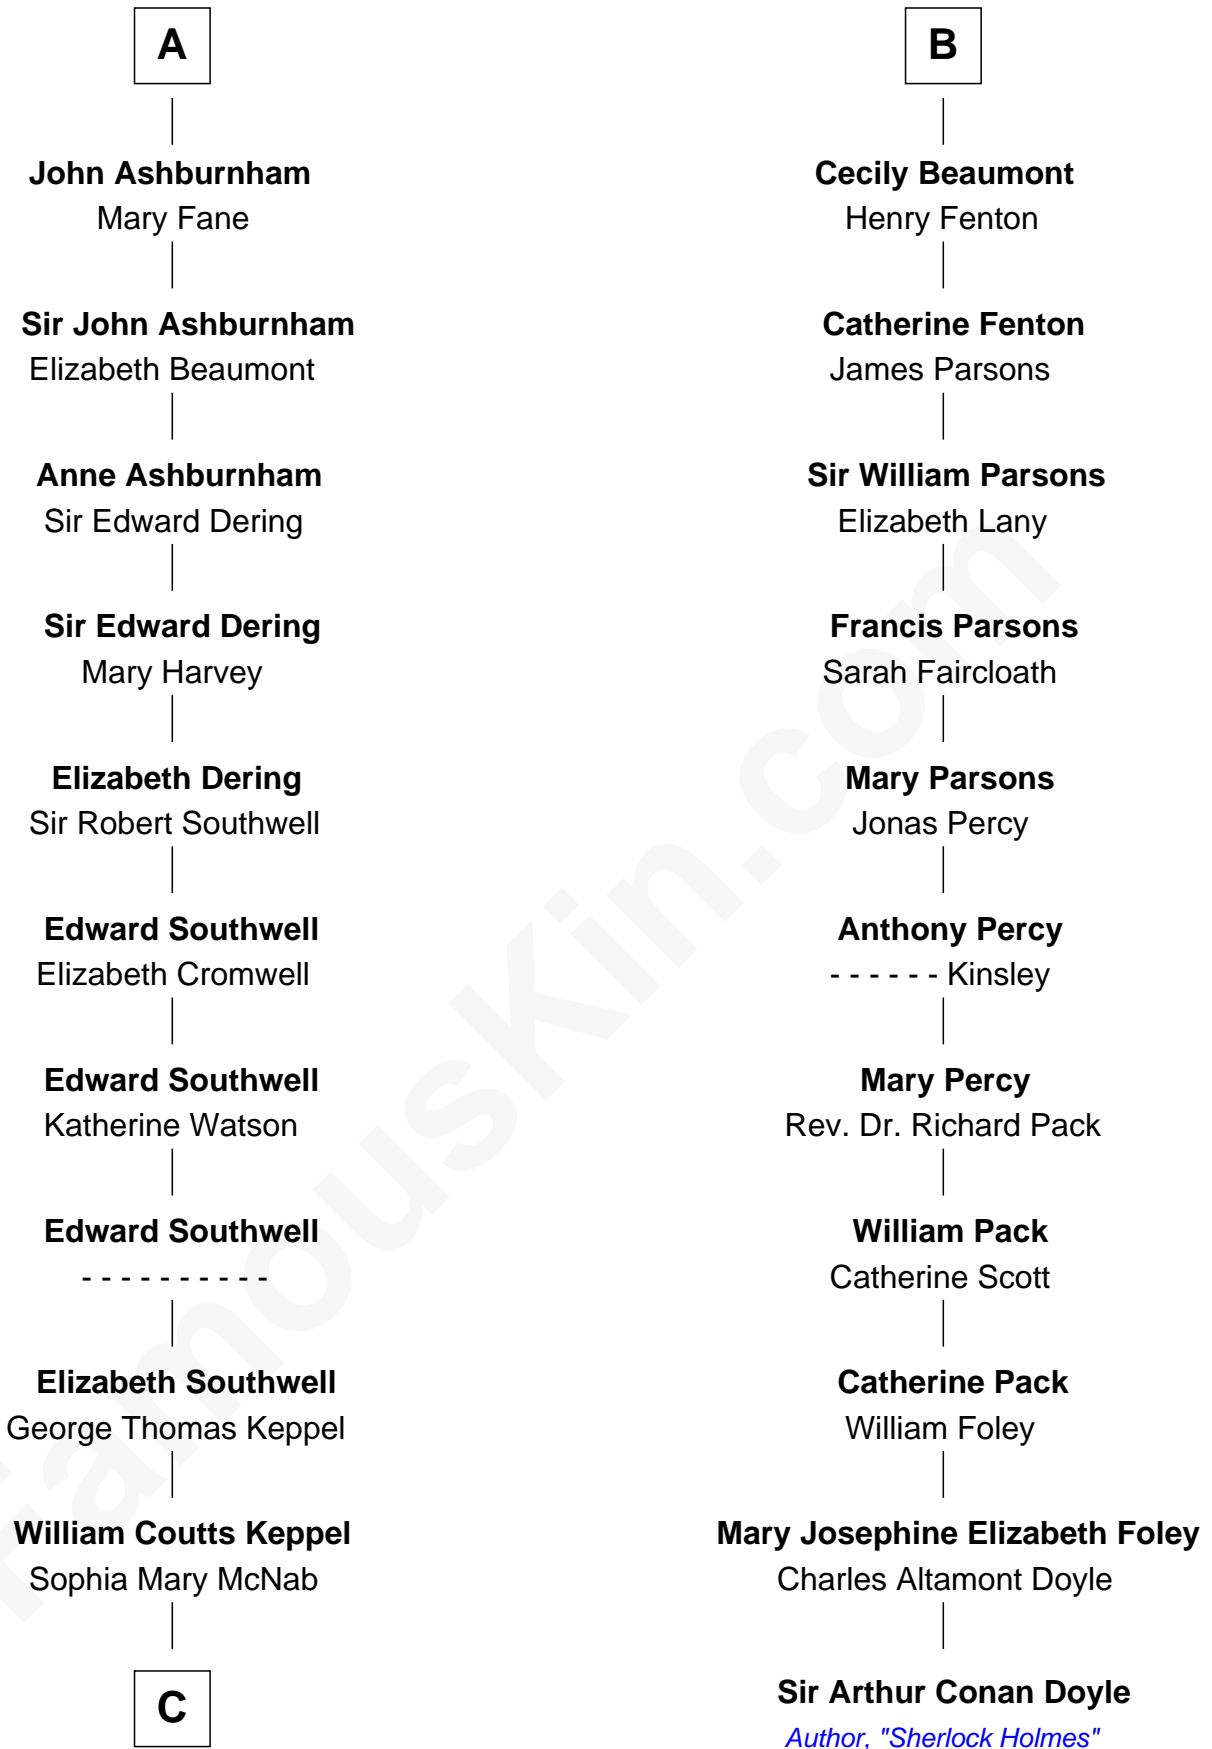

## Relationship Chart of

**Camilla Parker Bowles**

*Queen Consort of the United Kingdom*

17th cousin 3 times removed of

**Sir Arthur Conan Doyle**

*Author, "Sherlock Holmes"*

**Sir James le Boteler**

Eleanor de Bohun