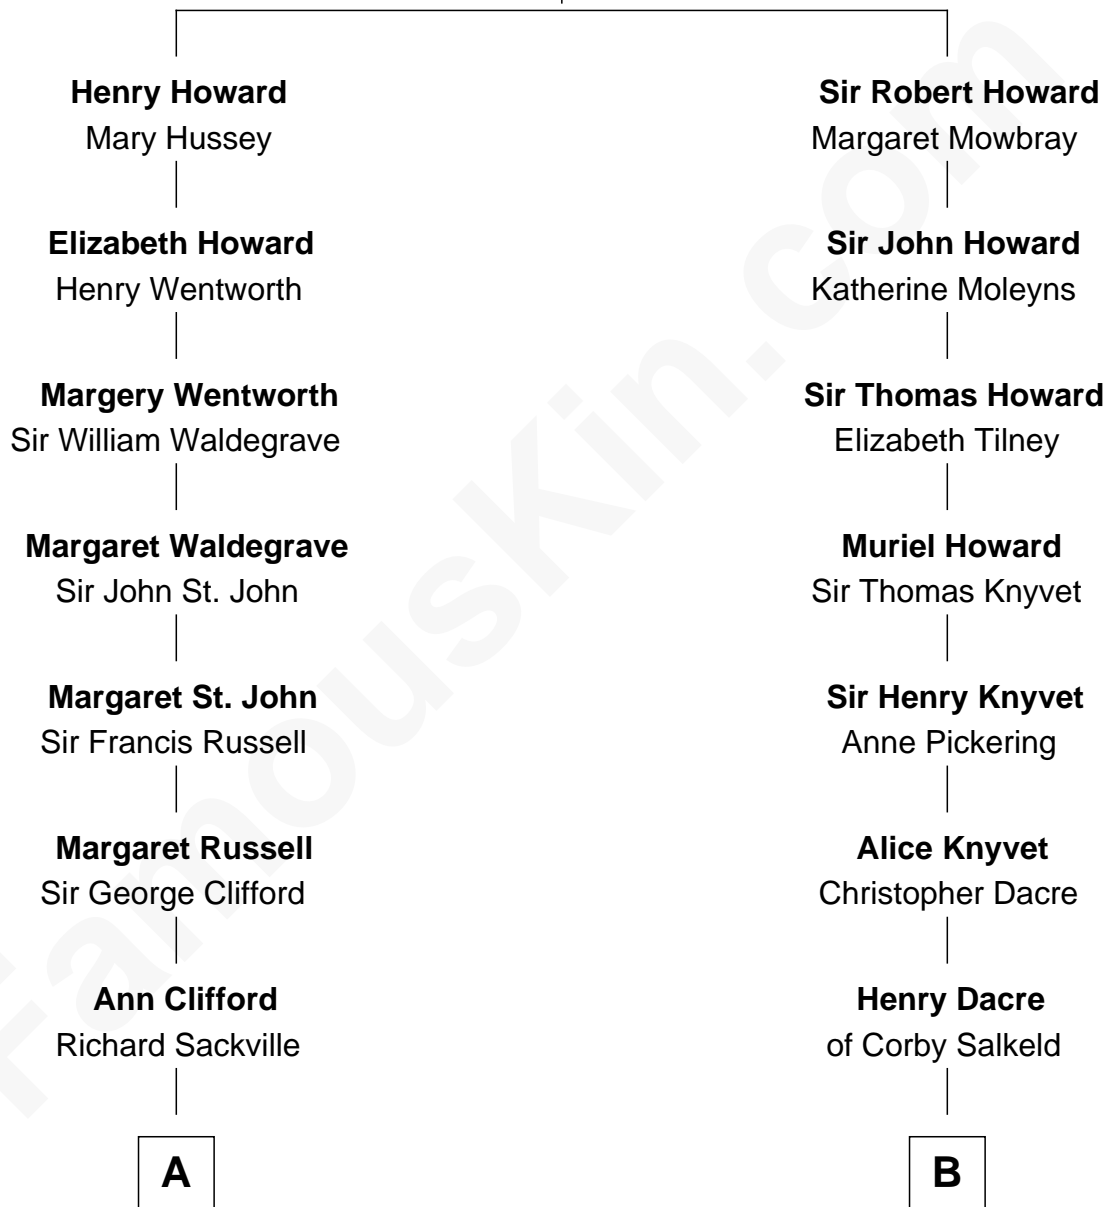

**FamousKin.com**  
**Relationship Chart of**  
**Camilla Parker Bowles**

*Queen Consort of the United Kingdom*

17th cousin of

**Tilda Swinton**

*Movie Actress*

**Sir John Howard**

Alice Tendring

Camilla Parker Bowles photo by [Agência Brasil](#) ([CC BY 3.0 BRAZIL](#)) Tilda Swinton photo by [Nicolas Genin](#) ([CC BY-SA 2.0](#))