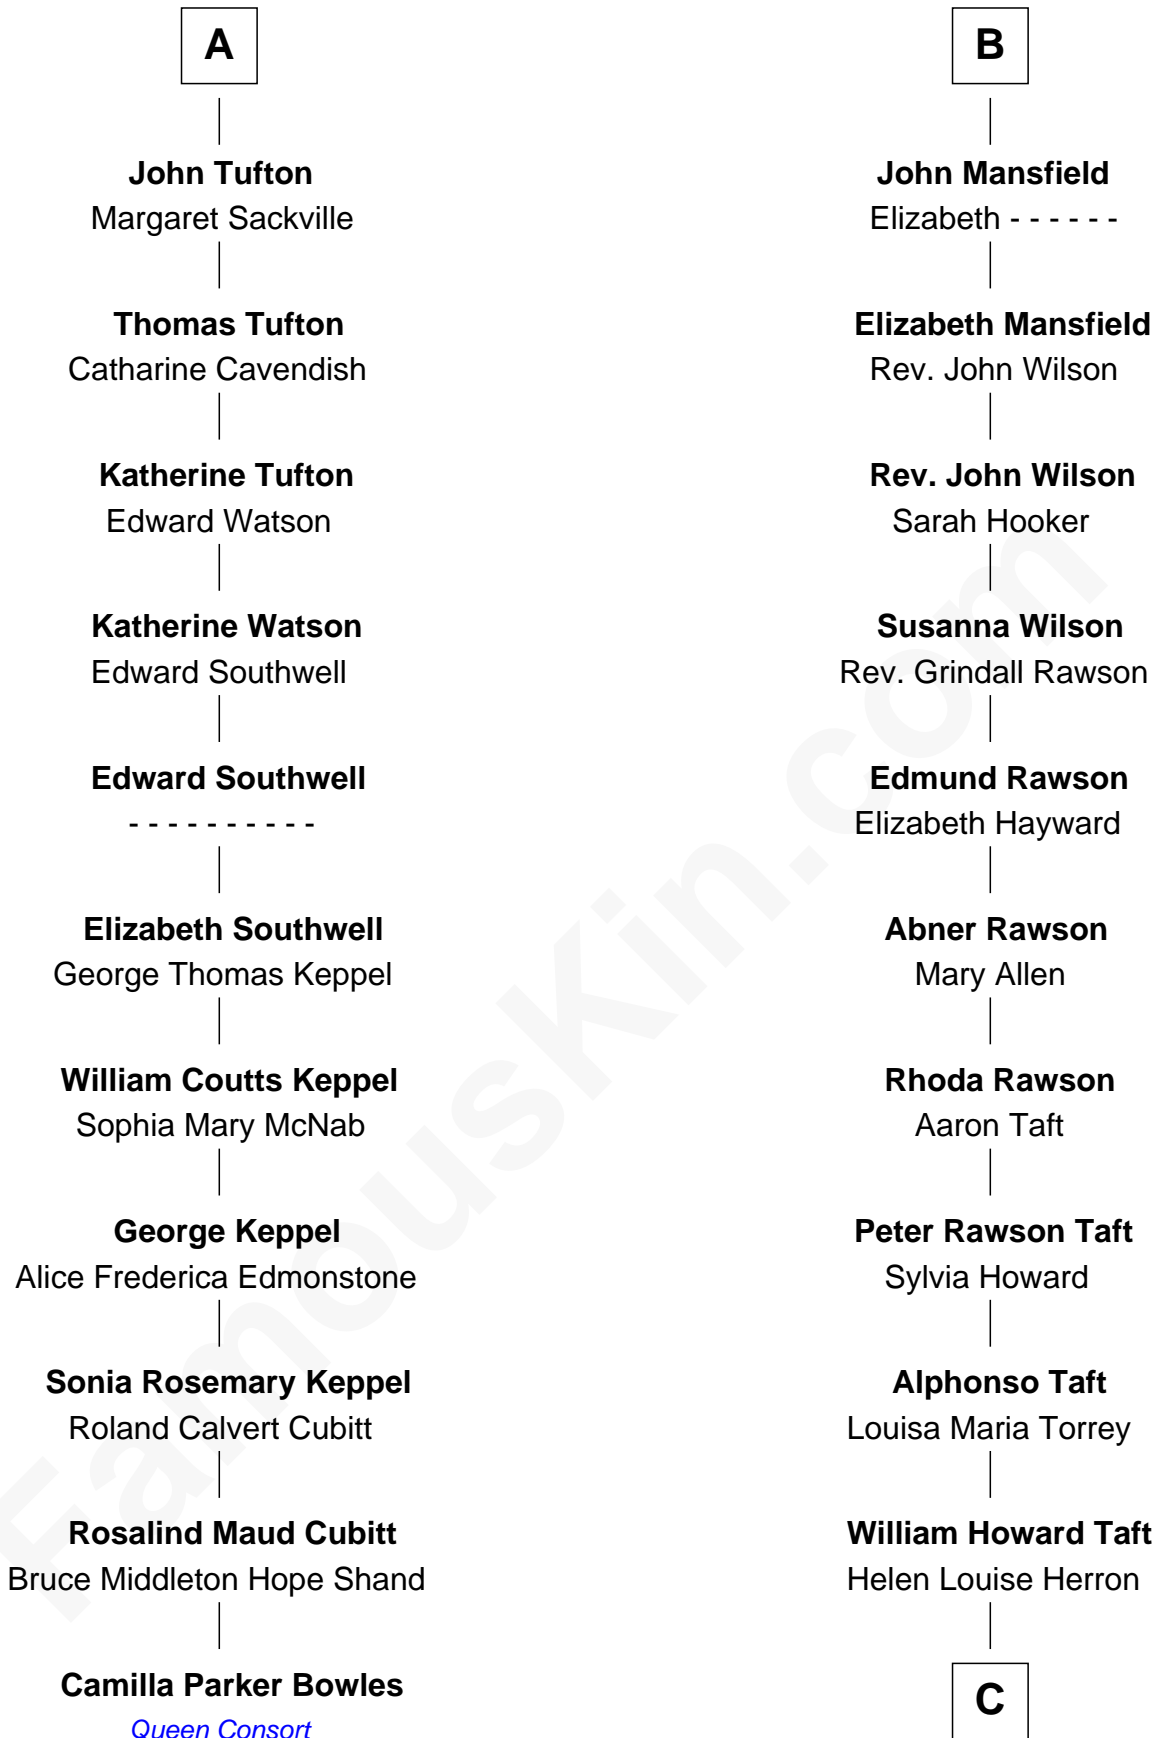

FamousKin.com

Relationship Chart of

Camilla Parker Bowles

Queen Consort of the United Kingdom

17th cousin 2 times removed of

Bob Taft

67th Governor of Ohio

C

Robert Alphonso Taft
Martha Wheaton Bowers

Robert Alphonso Taft
Blanca Duncan Noël

Bob Taft
67th Governor of Ohio

FamousKin.com