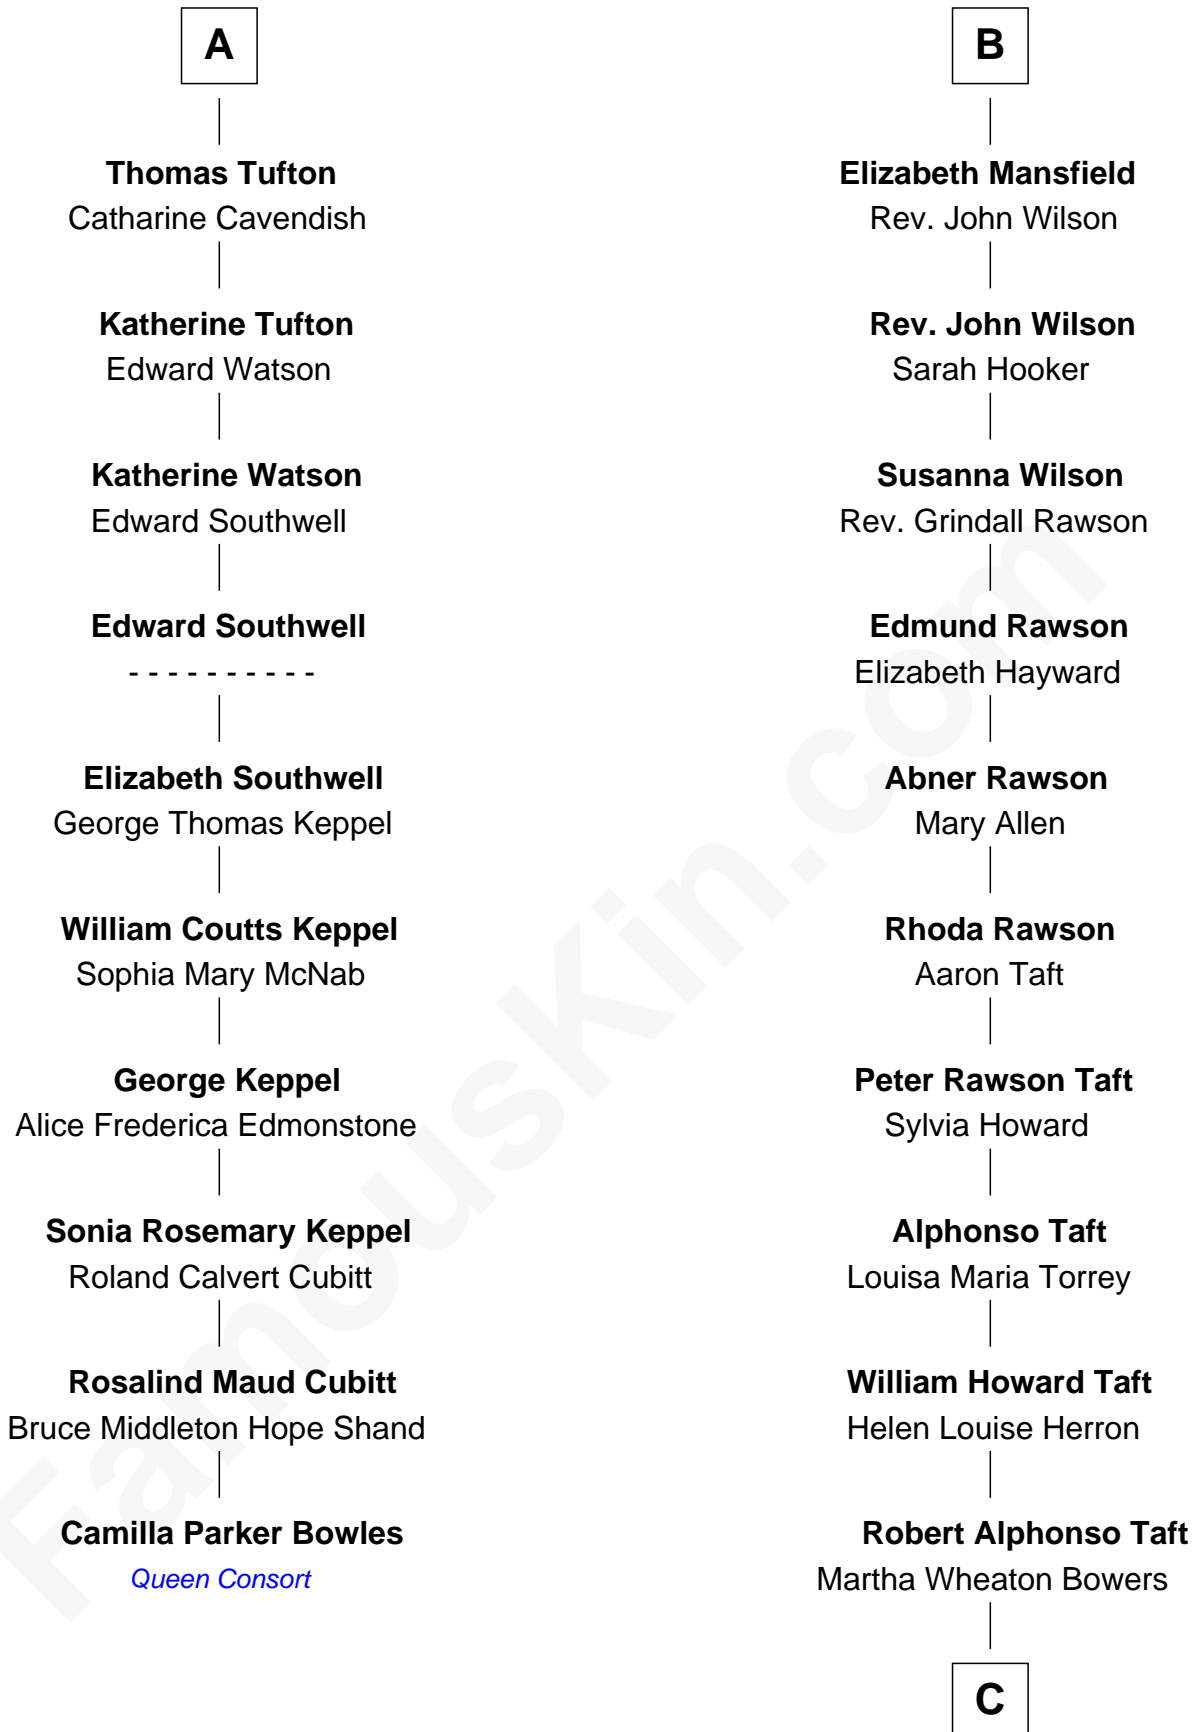

FamousKin.com
Relationship Chart of
Camilla Parker Bowles

Queen Consort of the United Kingdom

16th cousin 2 times removed of

Bob Taft

67th Governor of Ohio

Sir Roger Wentworth

Margery Despencer

C

Robert Alphonso Taft

Blanca Duncan Noël

Bob Taft

67th Governor of Ohio

FamousKin.com