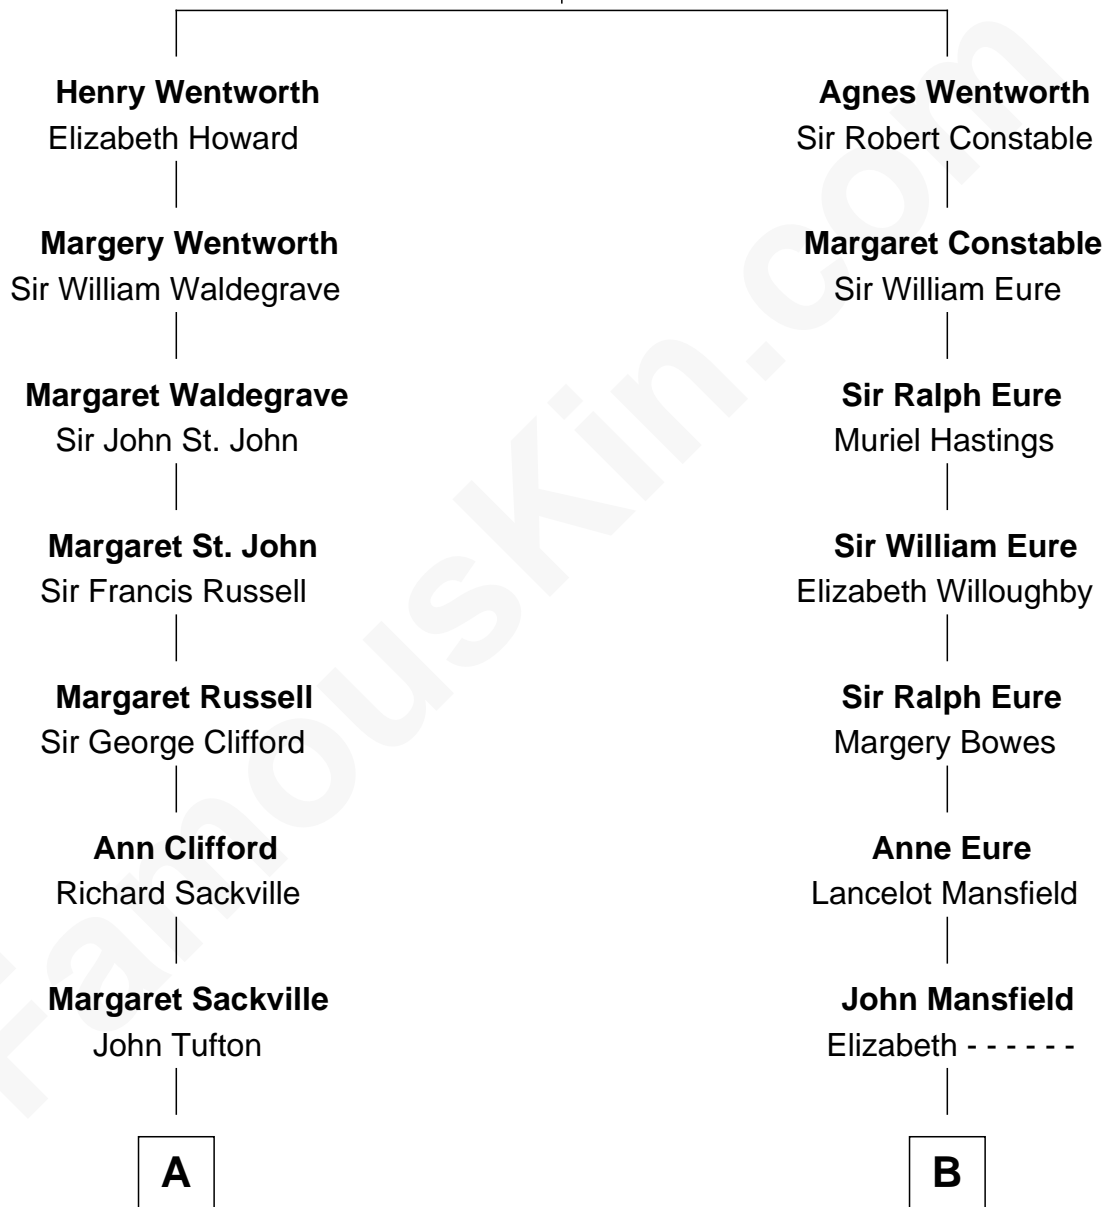

FamousKin.com
Relationship Chart of
Camilla Parker Bowles

Queen Consort of the United Kingdom

16th cousin 2 times removed of

Bob Taft

67th Governor of Ohio

Sir Roger Wentworth

Margery Despencer

C

Robert Alphonso Taft

Blanca Duncan Noël

Bob Taft

67th Governor of Ohio

FamousKin.com