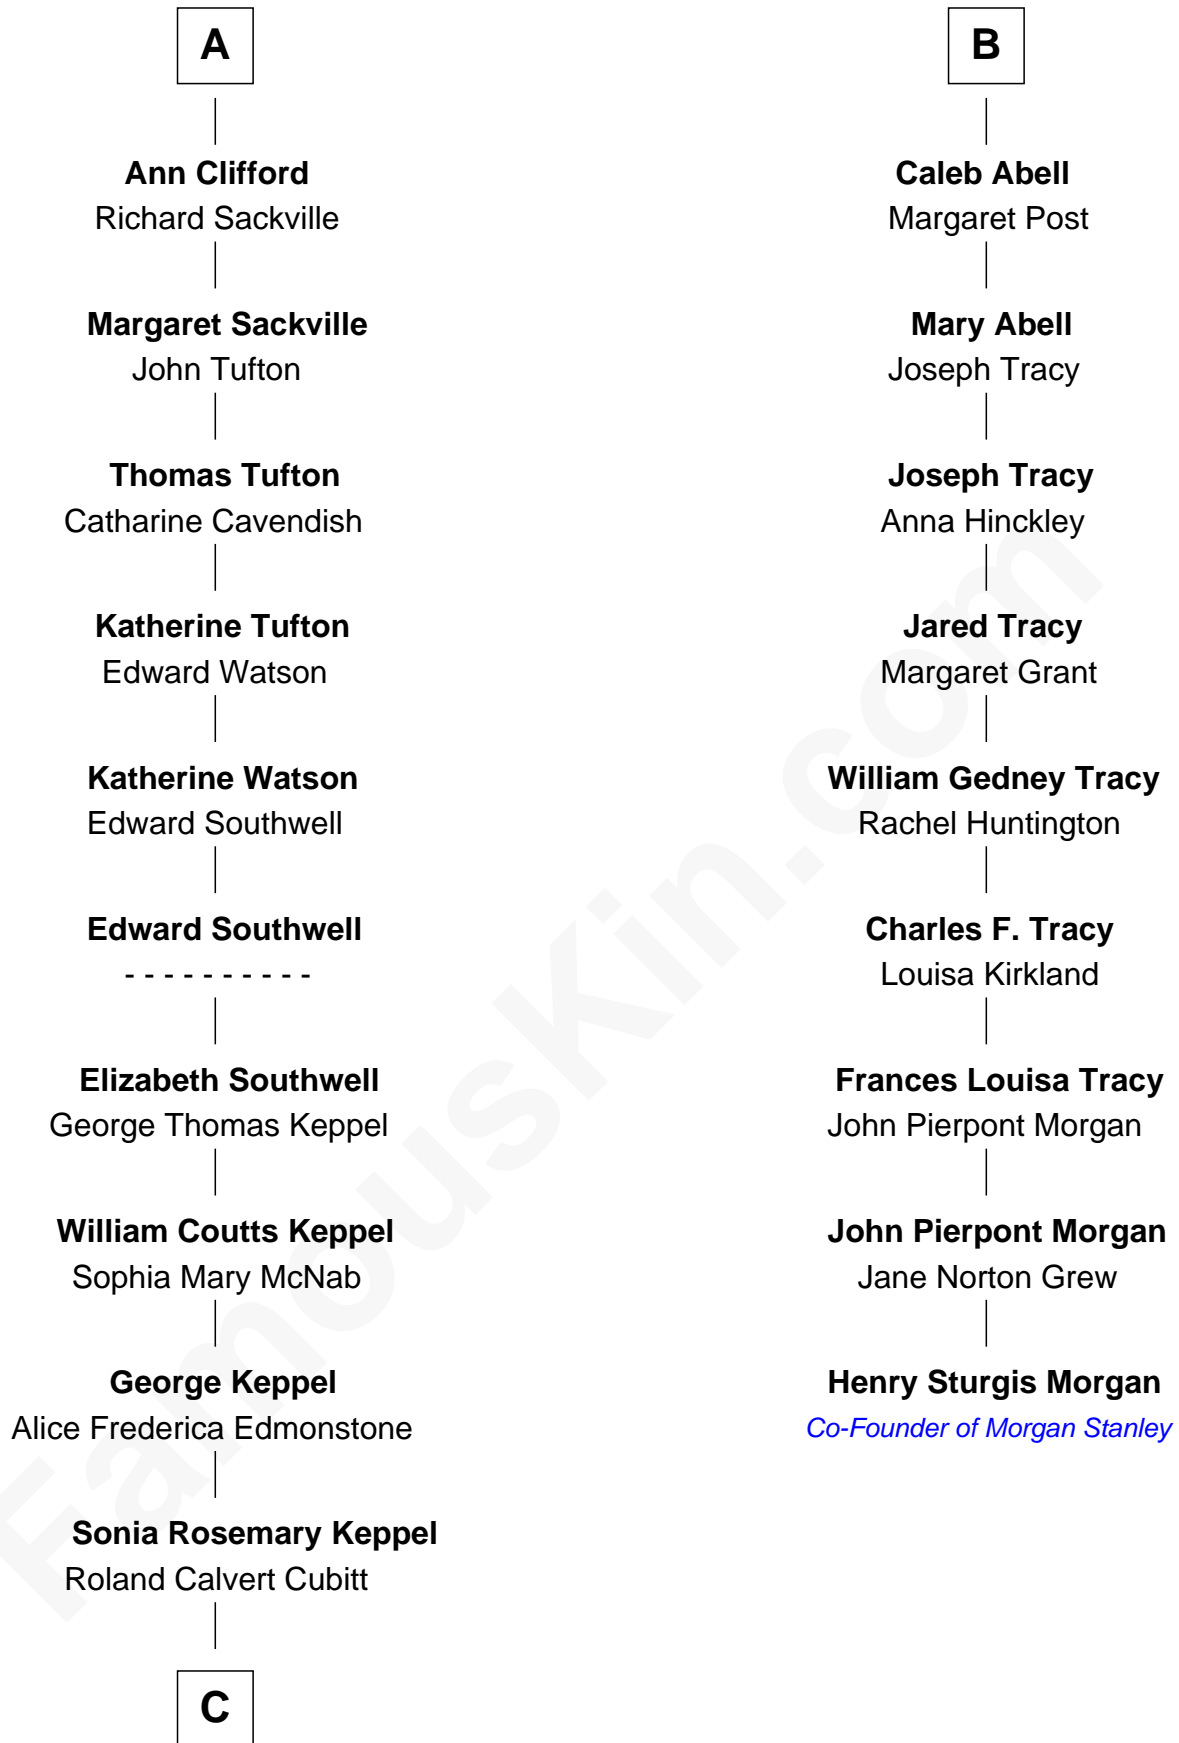

FamousKin.com

Relationship Chart of

Camilla Parker Bowles

Queen Consort of the United Kingdom

15th cousin 3 times removed of

Henry Sturgis Morgan

Co-Founder of Morgan Stanley

C

Rosalind Maud Cubitt
Bruce Middleton Hope Shand

Camilla Parker Bowles
Queen Consort

FamousKin.com