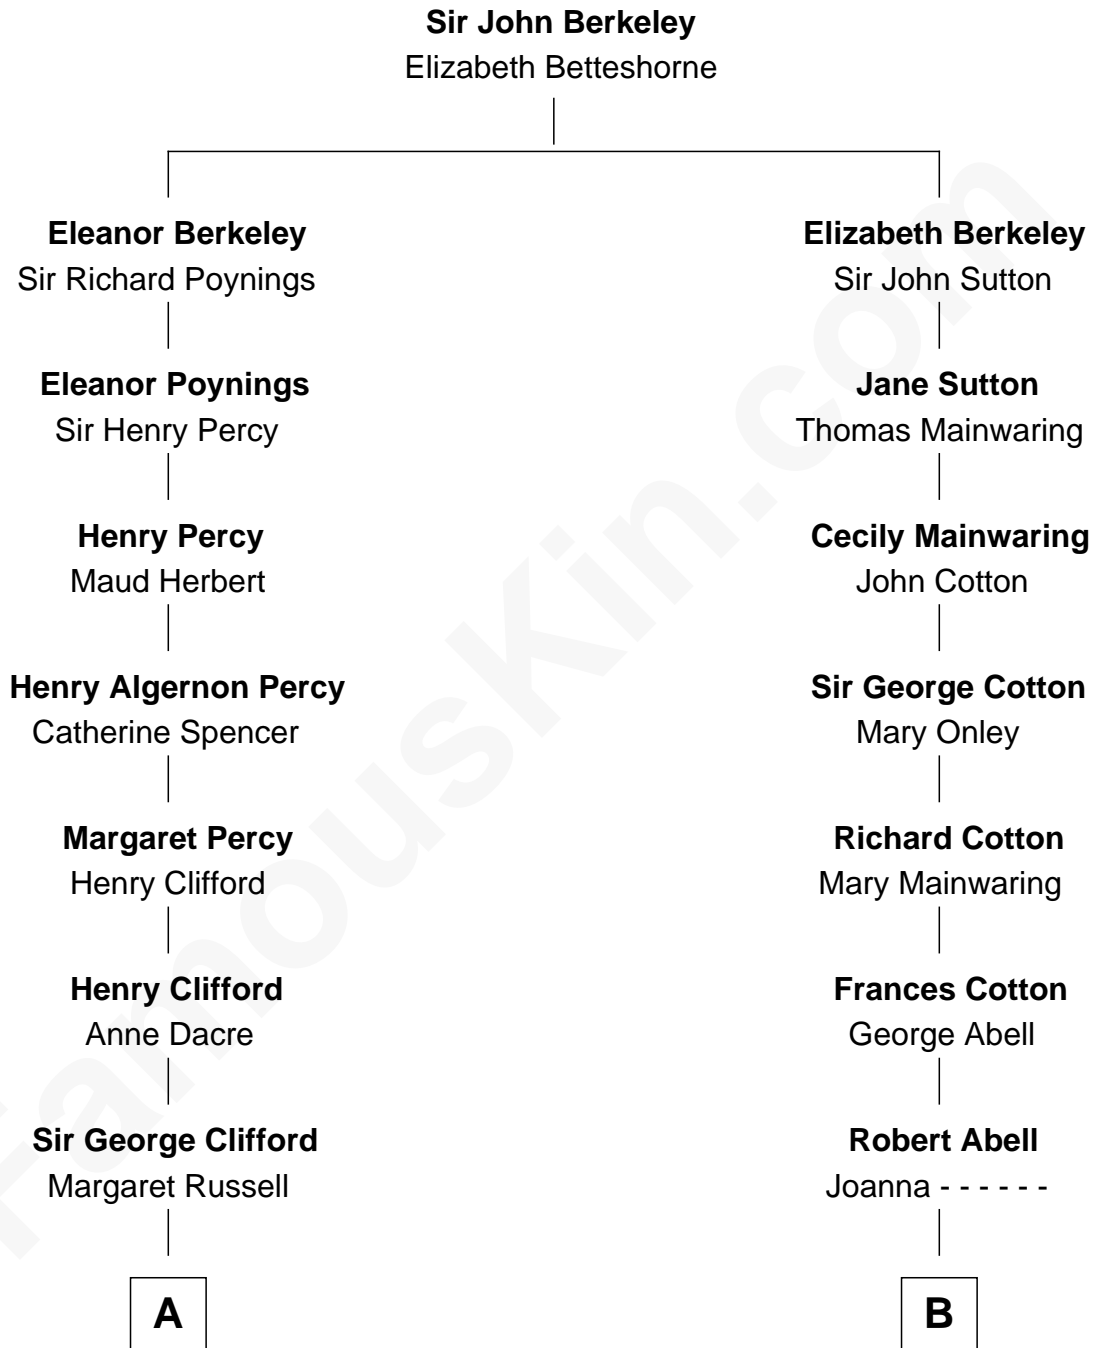

FamousKin.com

Relationship Chart of

Camilla Parker Bowles

Queen Consort of the United Kingdom

15th cousin 3 times removed of

Henry Sturgis Morgan

Co-Founder of Morgan Stanley

C

Rosalind Maud Cubitt
Bruce Middleton Hope Shand

Camilla Parker Bowles
Queen Consort

FamousKin.com