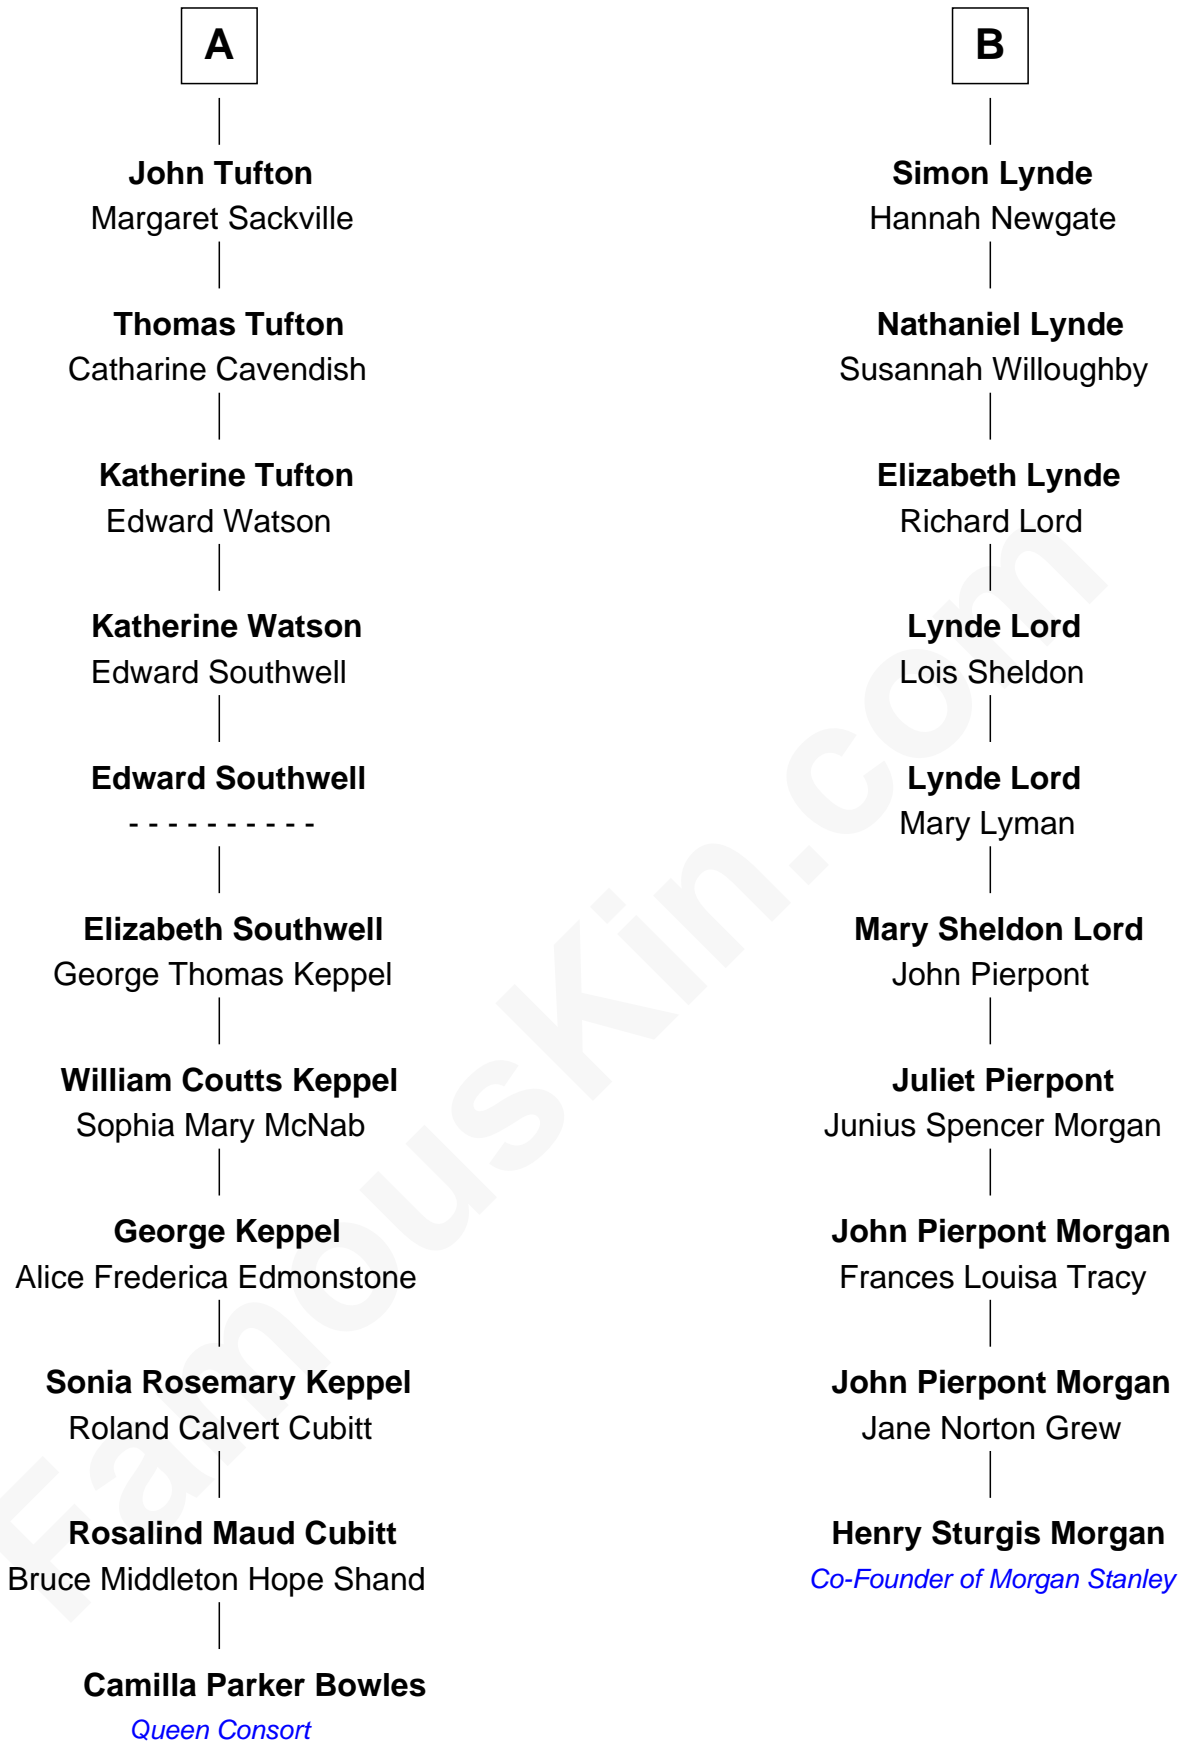

FamousKin.com

Relationship Chart of

Camilla Parker Bowles

Queen Consort of the United Kingdom

16th cousin 1 time removed of

Henry Sturgis Morgan

Co-Founder of Morgan Stanley

Sir Reynold Grey

Thomas Grey
Bennett Launcelyn

Anne Grey
Sir John Hussey

Reginald Grey
Elizabeth Isaac

Anne Hussey
Sir Humphrey Browne

Anne Grey
Simon Digby

Christian Browne
Sir John Tufton

Everard Digby
Katherine Stockbridge

Sir Nicholas Tufton
Frances Cecil

Elizabeth Digby
Enoch Lynde

A

B

Camilla Parker Bowles photo by [Agência Brasil](#) [\(CC BY 3.0 BRAZIL\)](#)