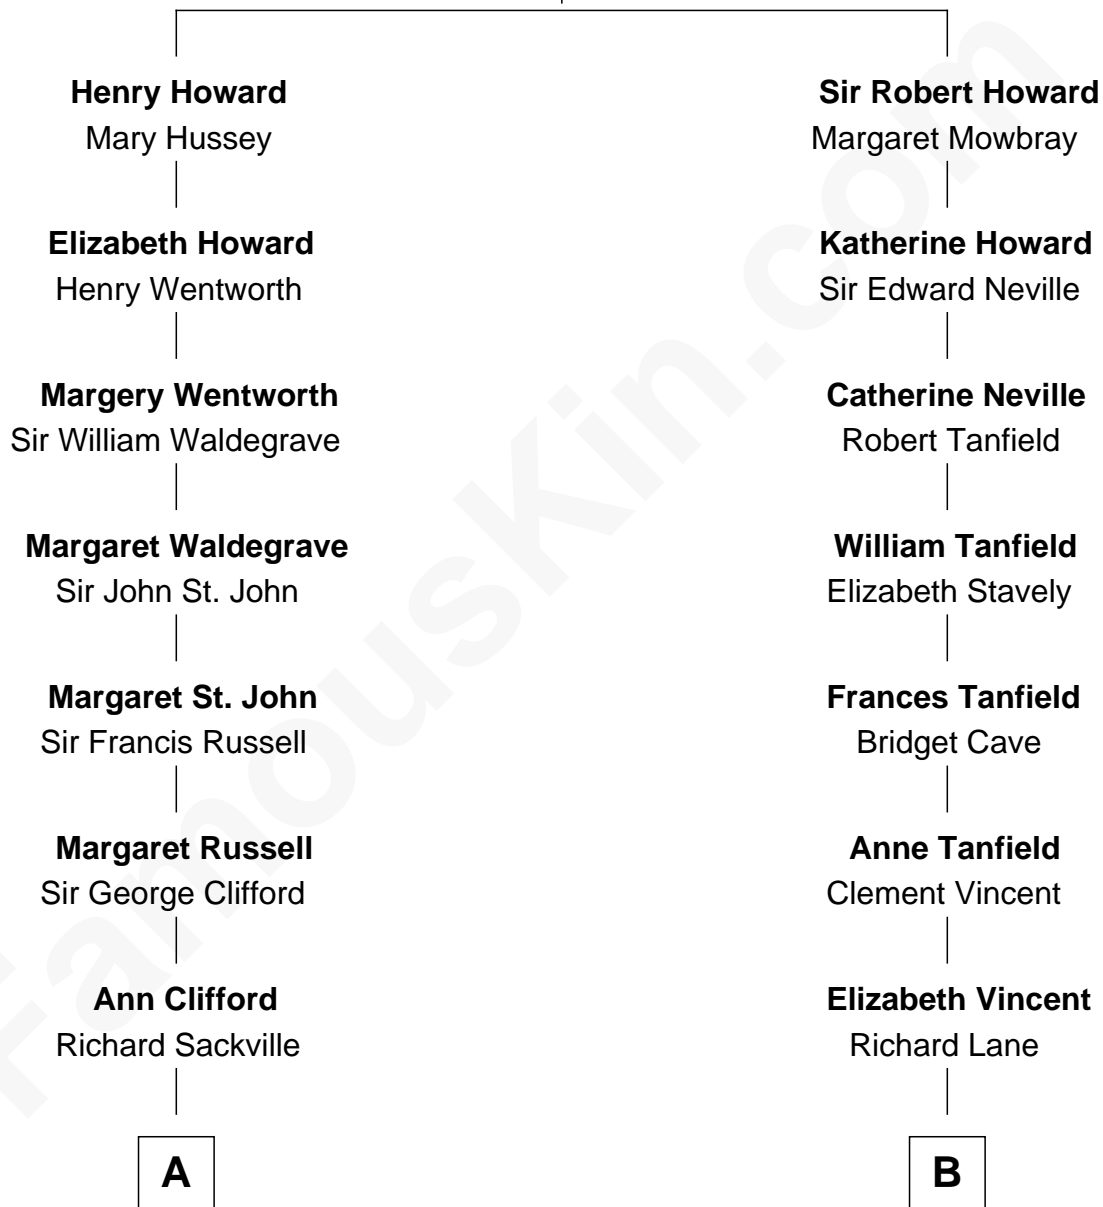

## Relationship Chart of

### Camilla Parker Bowles

Queen Consort of the United Kingdom

15th cousin 2 times removed of

**Fitzhugh Lee**

40th Governor of Virginia

**Sir John Howard**

Alice Tendring

Camilla Parker Bowles photo by [Agência Brasil](#) ([CC BY 3.0 BRAZIL](#))