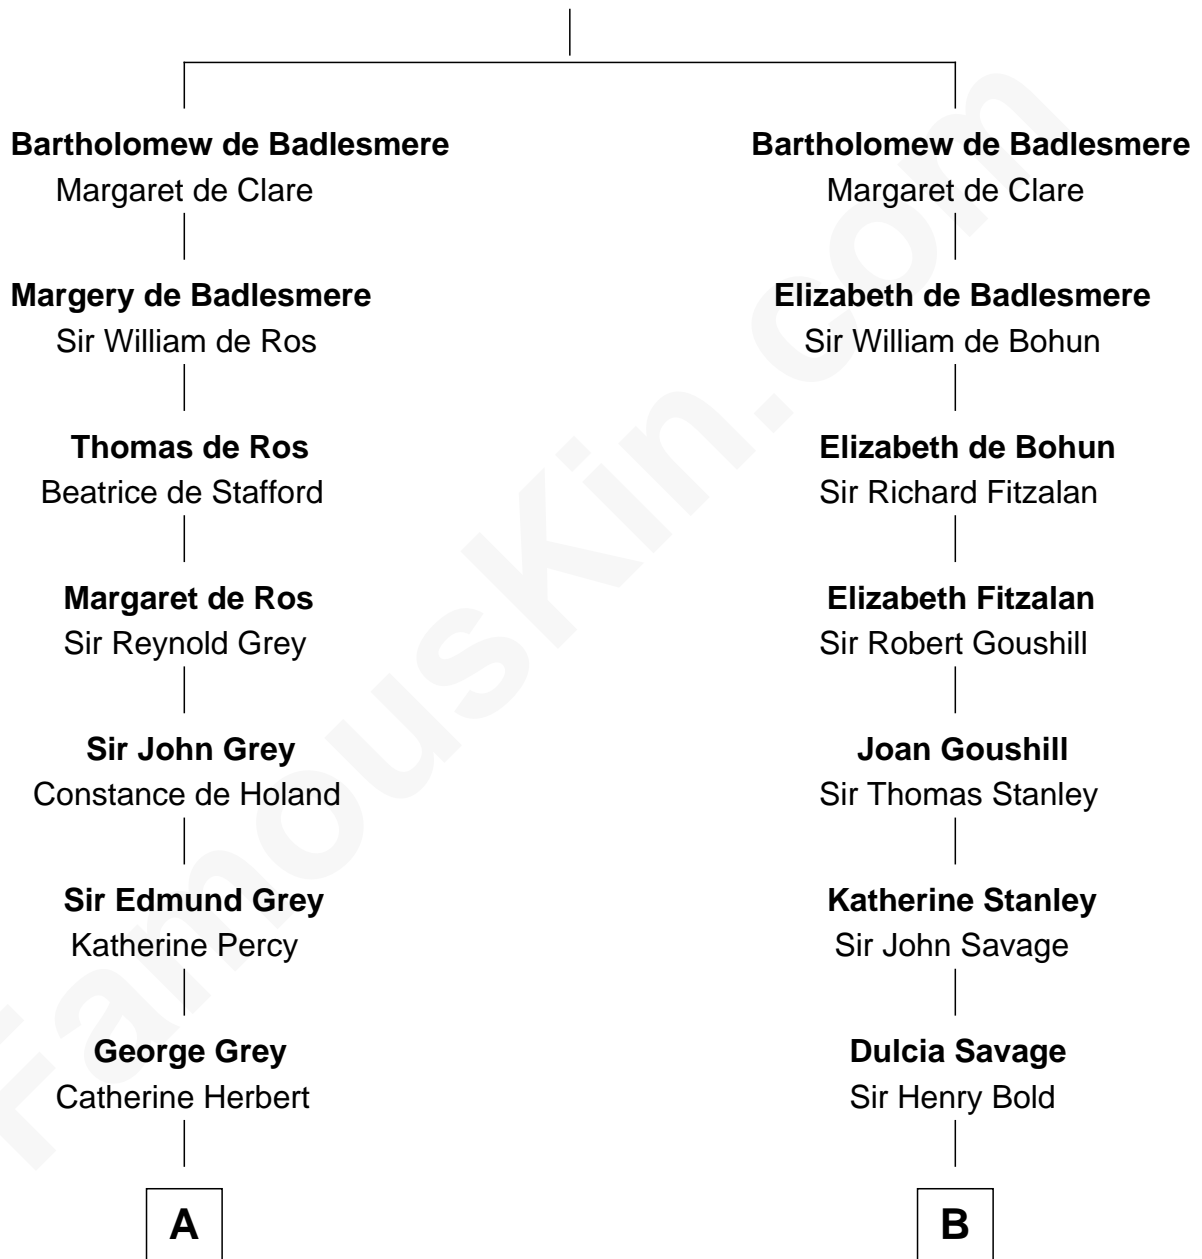

FamousKin.com

Relationship Chart of

Camilla Parker Bowles

Queen Consort of the United Kingdom

17th cousin 4 times removed of

Fitzhugh Lee

40th Governor of Virginia

Gunselm de Badlesmere