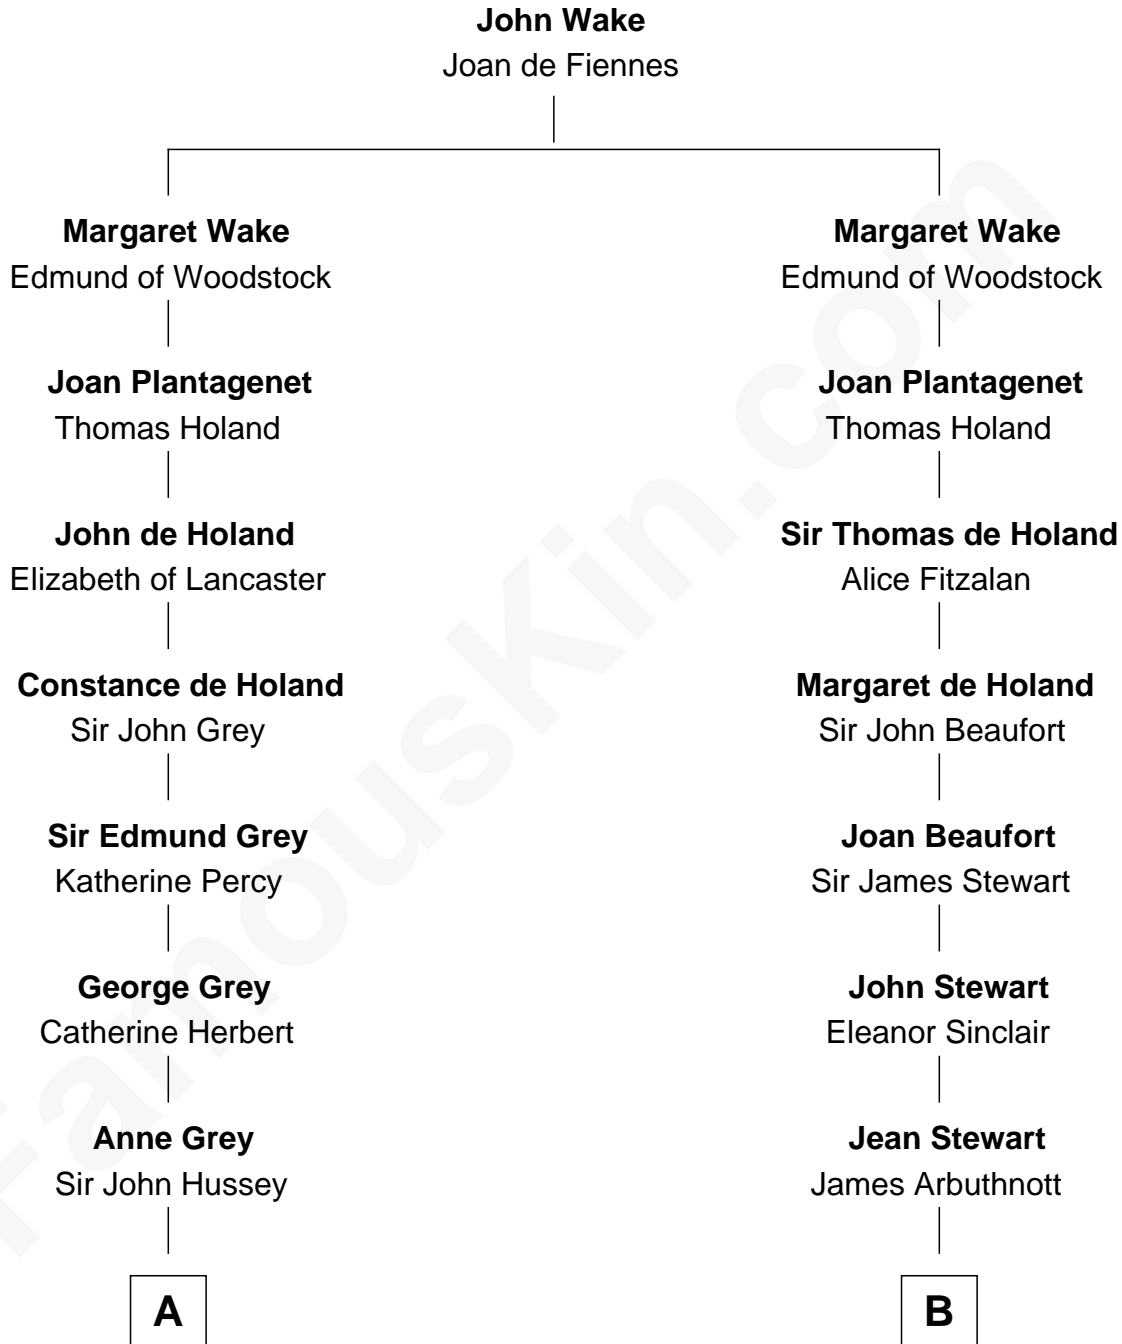

FamousKin.com

Relationship Chart of

Camilla Parker Bowles

Queen Consort of the United Kingdom

17th cousin 3 times removed of

Fitzhugh Lee

40th Governor of Virginia

C

—
George Keppel

Alice Frederica Edmonstone

—
Sonia Rosemary Keppel

Roland Calvert Cubitt

—
Rosalind Maud Cubitt

Bruce Middleton Hope Shand

—
Camilla Parker Bowles

Queen Consort