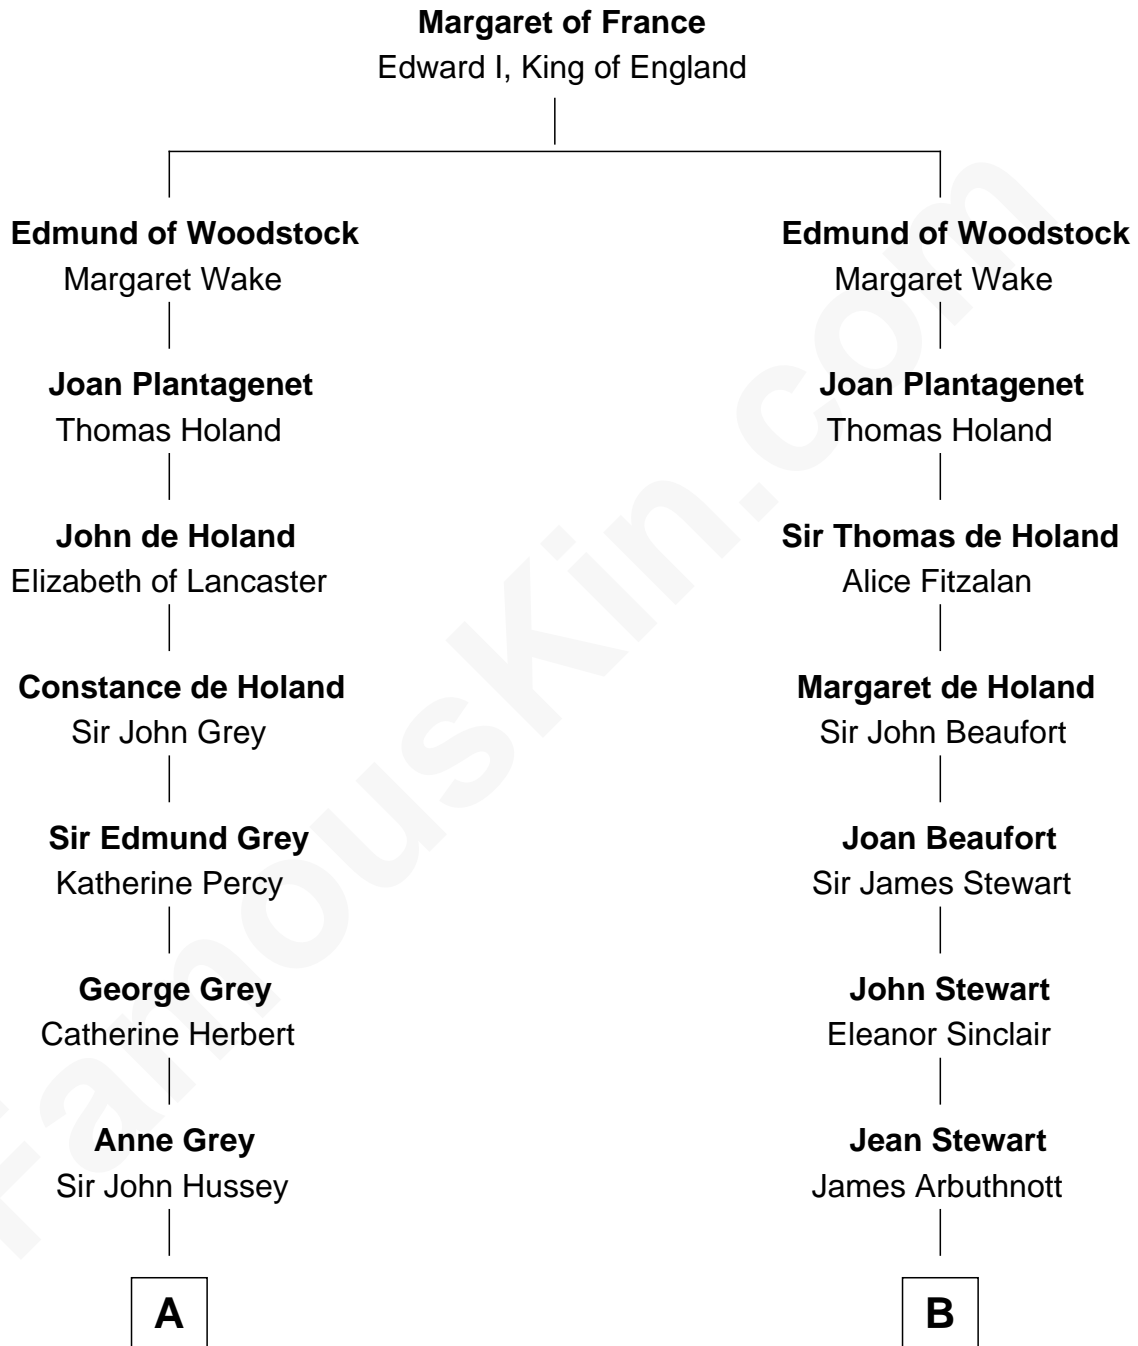

FamousKin.com

Relationship Chart of

Camilla Parker Bowles

Queen Consort of the United Kingdom

17th cousin 3 times removed of

Fitzhugh Lee

40th Governor of Virginia

C

George Keppel
Alice Frederica Edmonstone

Sonia Rosemary Keppel
Roland Calvert Cubitt

Rosalind Maud Cubitt
Bruce Middleton Hope Shand

Camilla Parker Bowles
Queen Consort