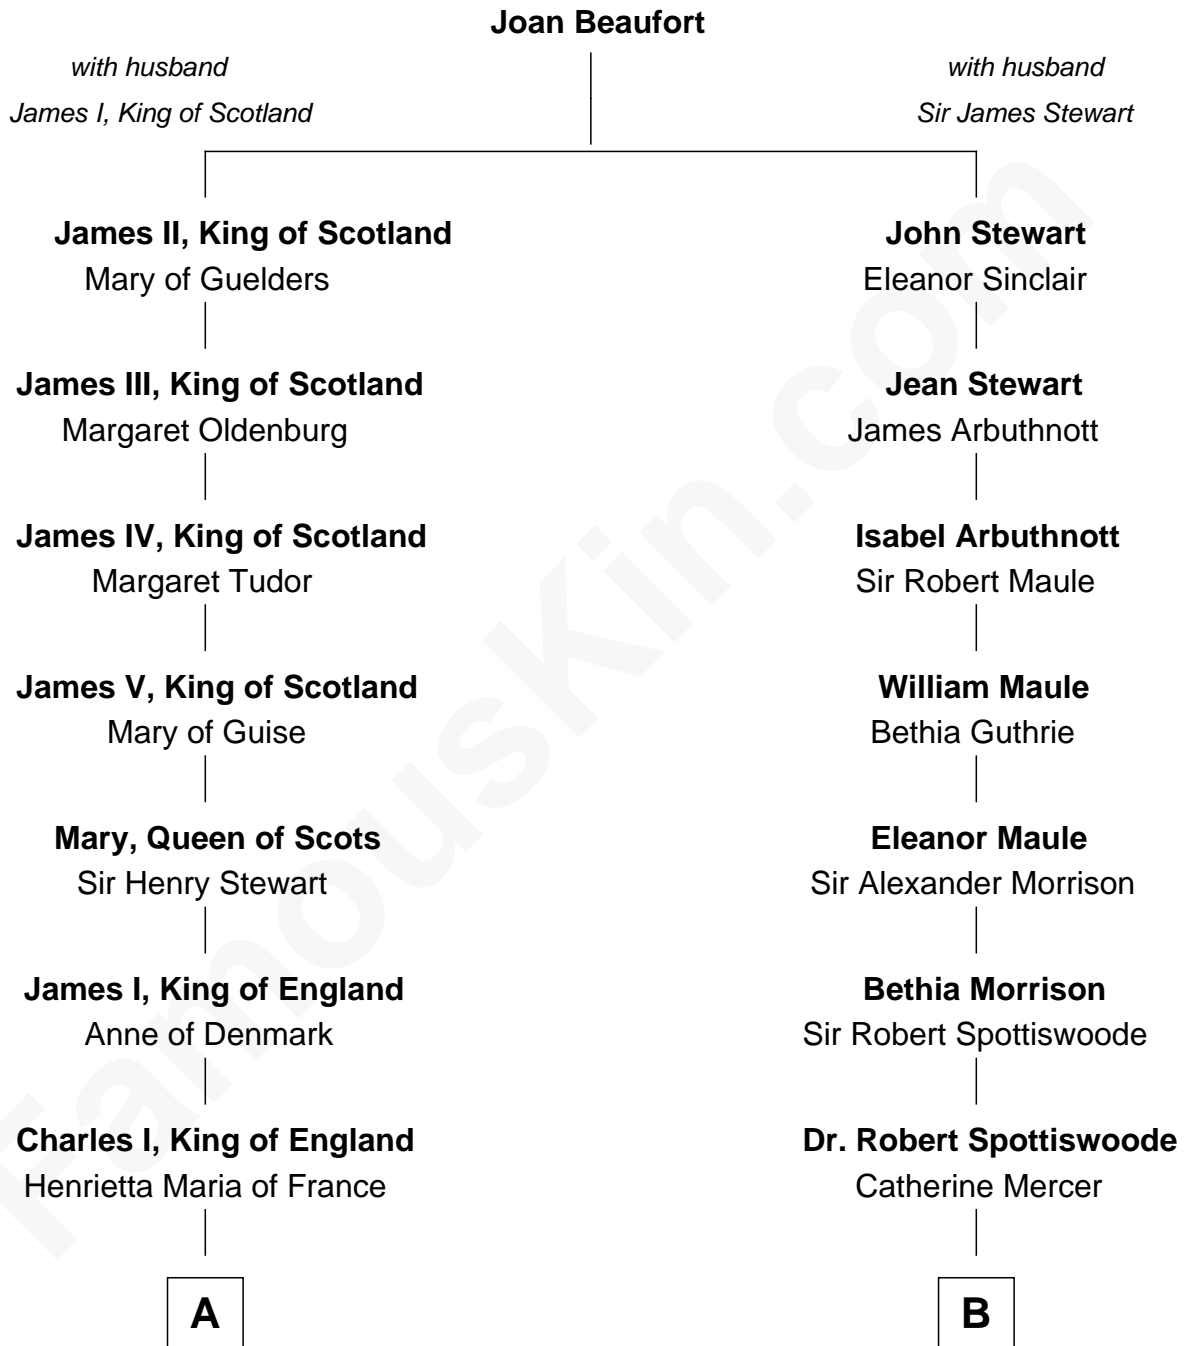

FamousKin.com

Relationship Chart of

Camilla Parker Bowles

Queen Consort of the United Kingdom

12th cousin 5 times removed of

Fitzhugh Lee

40th Governor of Virginia

A

B

Charles II, King of England
Louise Renée de Penancoët de Kéroualle

Lt. Gov. Alexander Spotswood
Anne Butler Brayne

Charles Lennox
Hon. Anne Brudenell

Anne Catherine Spotswood
Col. Bernard Moore

Anne Lennox
William Anne Keppel

Anne Butler Moore
Charles Carter

George Keppel
Ann Miller

Anne Hill Carter
Maj. Gen. Henry Lee

William Charles Keppel

Sydney Smith Lee
Anna Maria Mason

George Thomas Keppel
Elizabeth Southwell

Fitzhugh Lee
40th Governor of Virginia