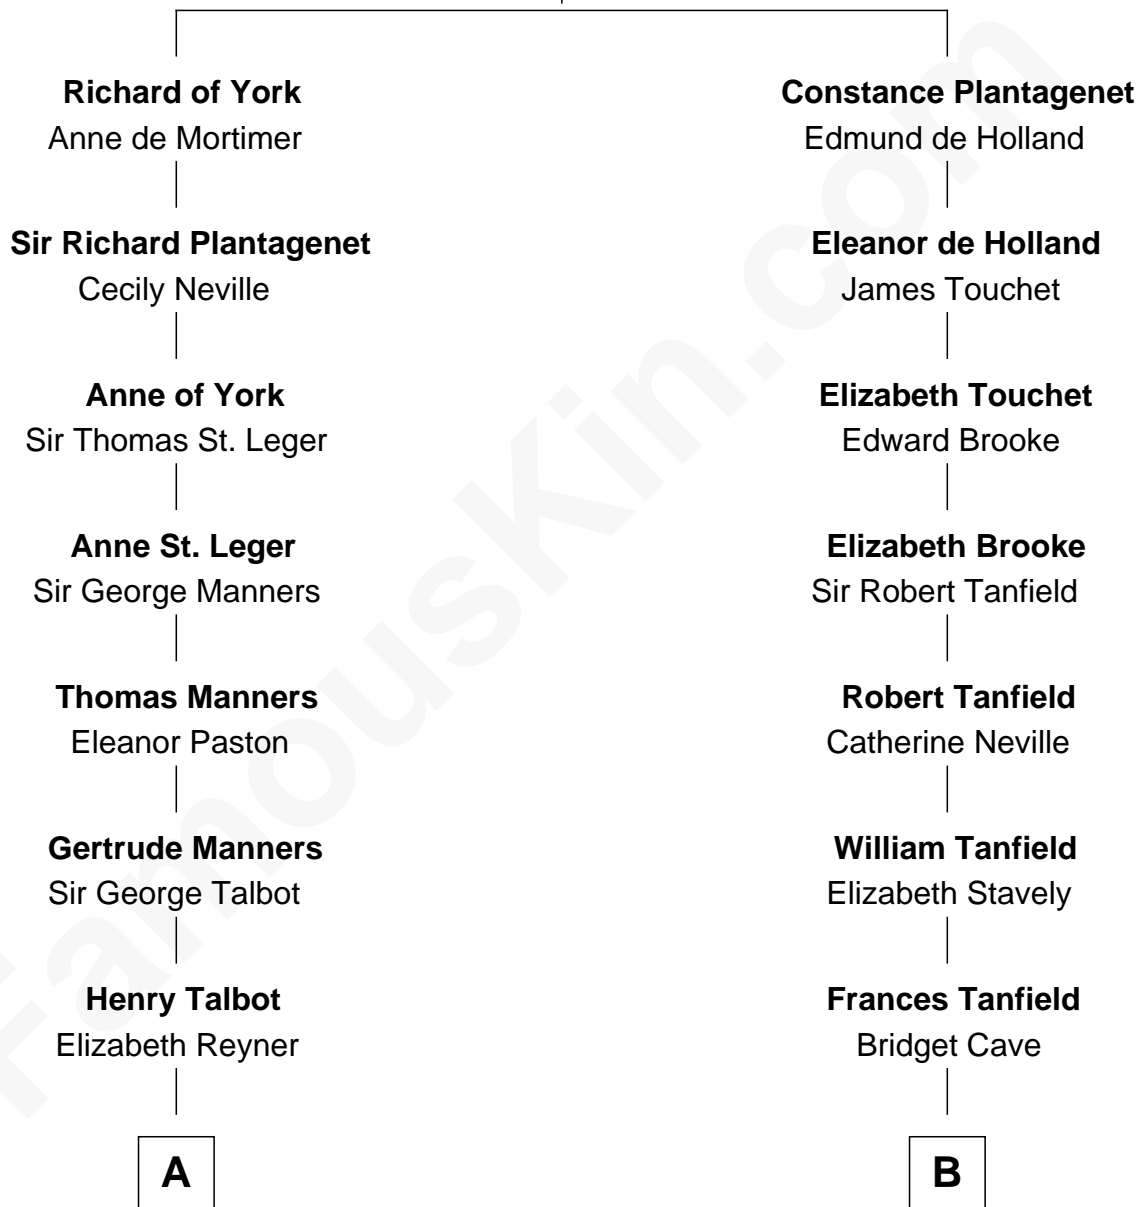

FamousKin.com

Relationship Chart of

Camilla Parker Bowles

Queen Consort of the United Kingdom

17th cousin 1 time removed of

Fitzhugh Lee

40th Governor of Virginia

Edmund of Langley
Isabella of Castile

C

Rosalind Maud Cubitt
Bruce Middleton Hope Shand

Camilla Parker Bowles
Queen Consort

FamousKin.com