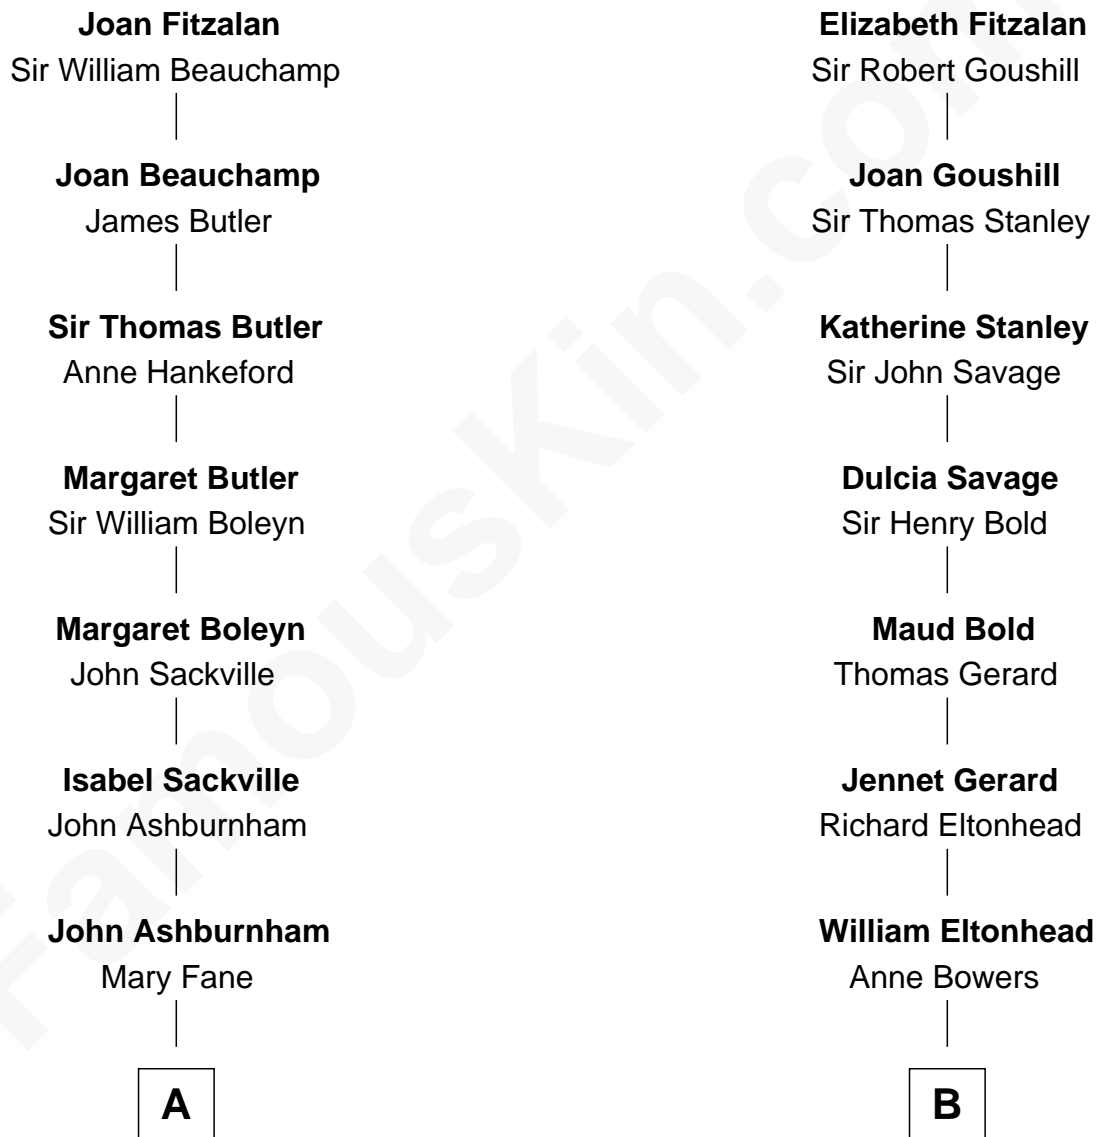

Sir Richard Fitzalan

Elizabeth de Bohun