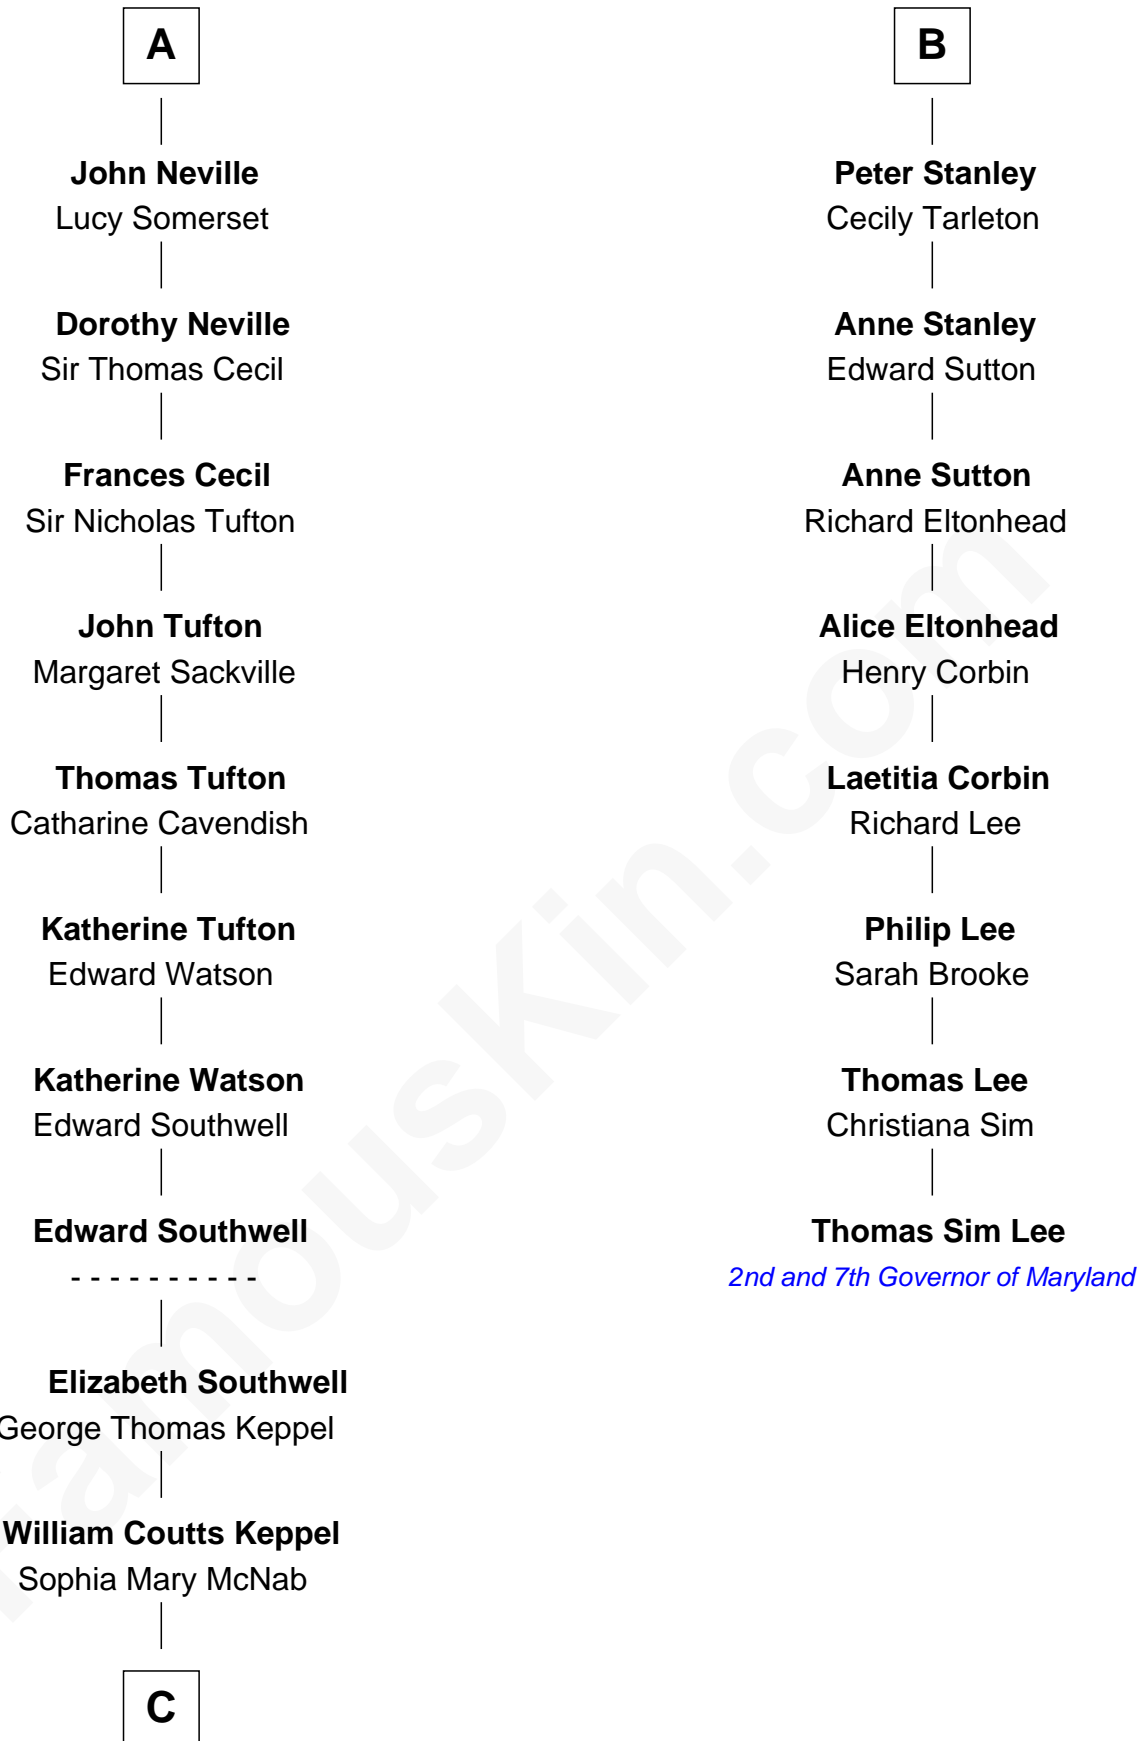

FamousKin.com

Relationship Chart of

Camilla Parker Bowles

Queen Consort of the United Kingdom

14th cousin 6 times removed of

Thomas Sim Lee

2nd and 7th Governor of Maryland

Katherine de Hastang

Ralph de Stafford

C

—
George Keppel

Alice Frederica Edmonstone

—
Sonia Rosemary Keppel

Roland Calvert Cubitt

—
Rosalind Maud Cubitt

Bruce Middleton Hope Shand