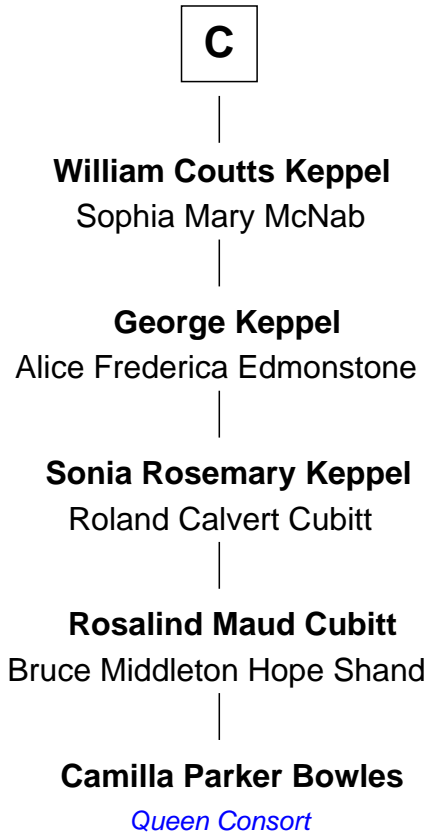

## Relationship Chart of

### Camilla Parker Bowles

Queen Consort of the United Kingdom

15th cousin 6 times removed of

**Thomas Sim Lee**

2nd and 7th Governor of Maryland

**Gunselm de Badlesmere**

FamousKin.com