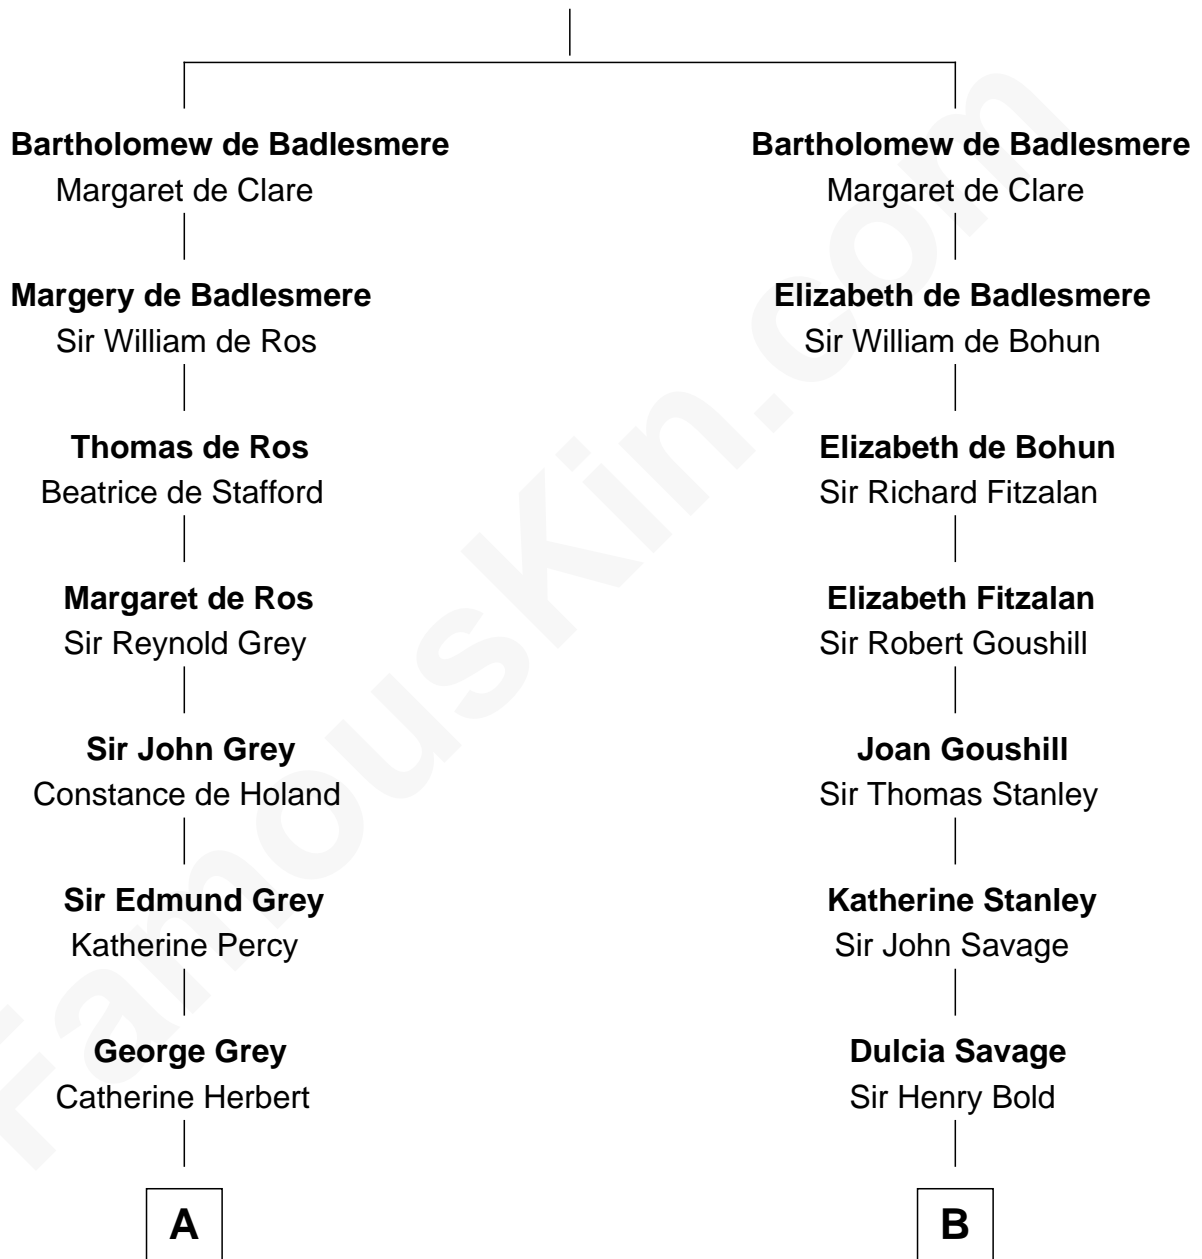

## Relationship Chart of

### Camilla Parker Bowles

Queen Consort of the United Kingdom

15th cousin 6 times removed of

**Thomas Sim Lee**

2nd and 7th Governor of Maryland

**Gunselm de Badlesmere**

FamousKin.com