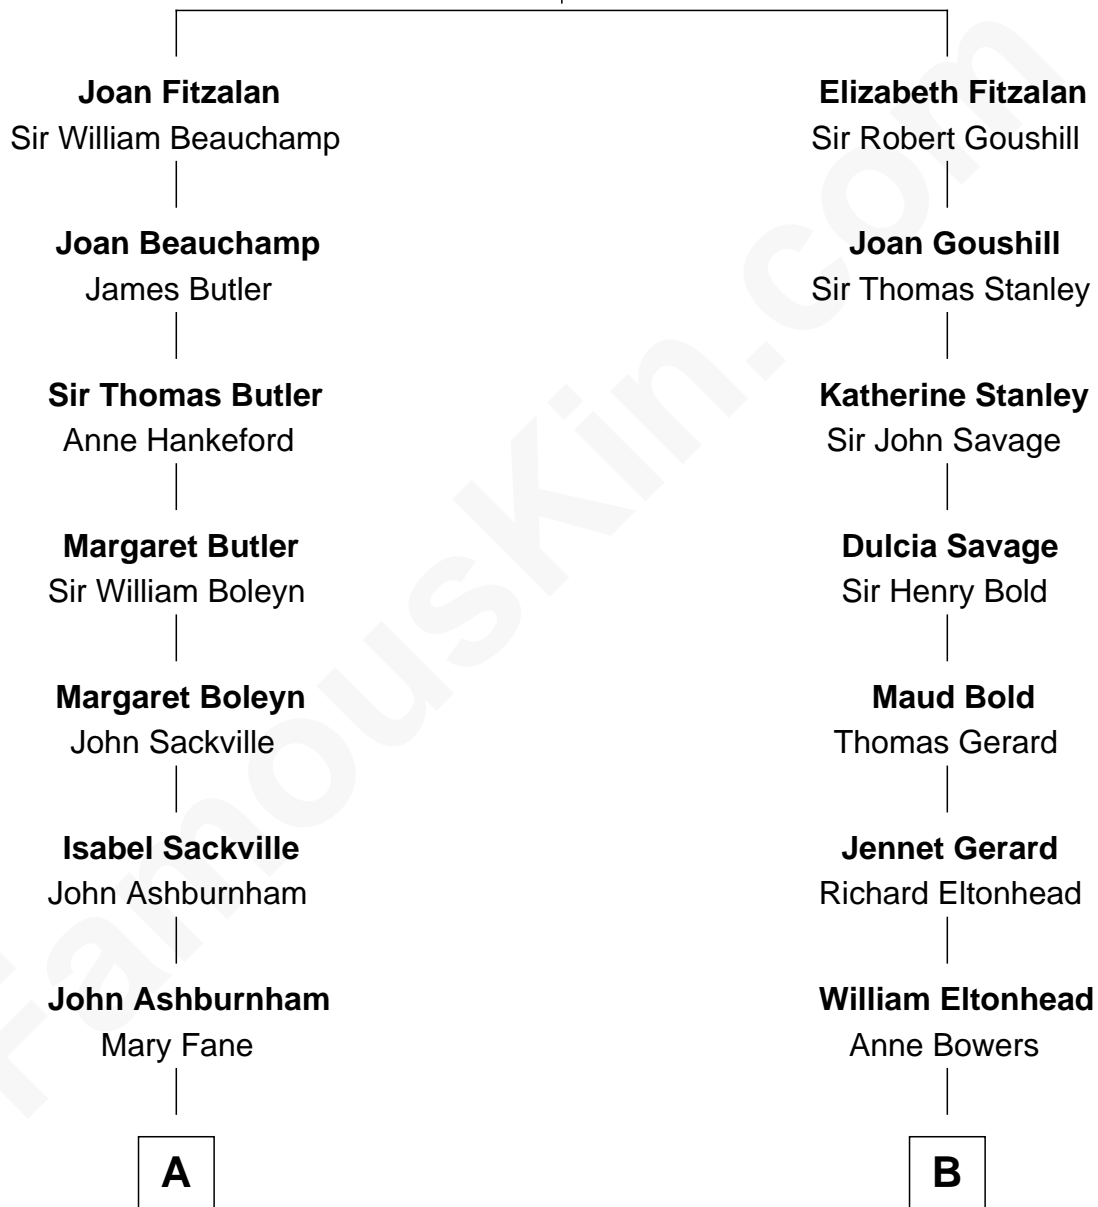

FamousKin.com

Relationship Chart of

Camilla Parker Bowles

Queen Consort of the United Kingdom

12th cousin 7 times removed of

Thomas Sim Lee

2nd and 7th Governor of Maryland

Sir Richard Fitzalan

Elizabeth de Bohun

C

—
Sonia Rosemary Keppel

Roland Calvert Cubitt

—
Rosalind Maud Cubitt

Bruce Middleton Hope Shand

—
Camilla Parker Bowles

Queen Consort