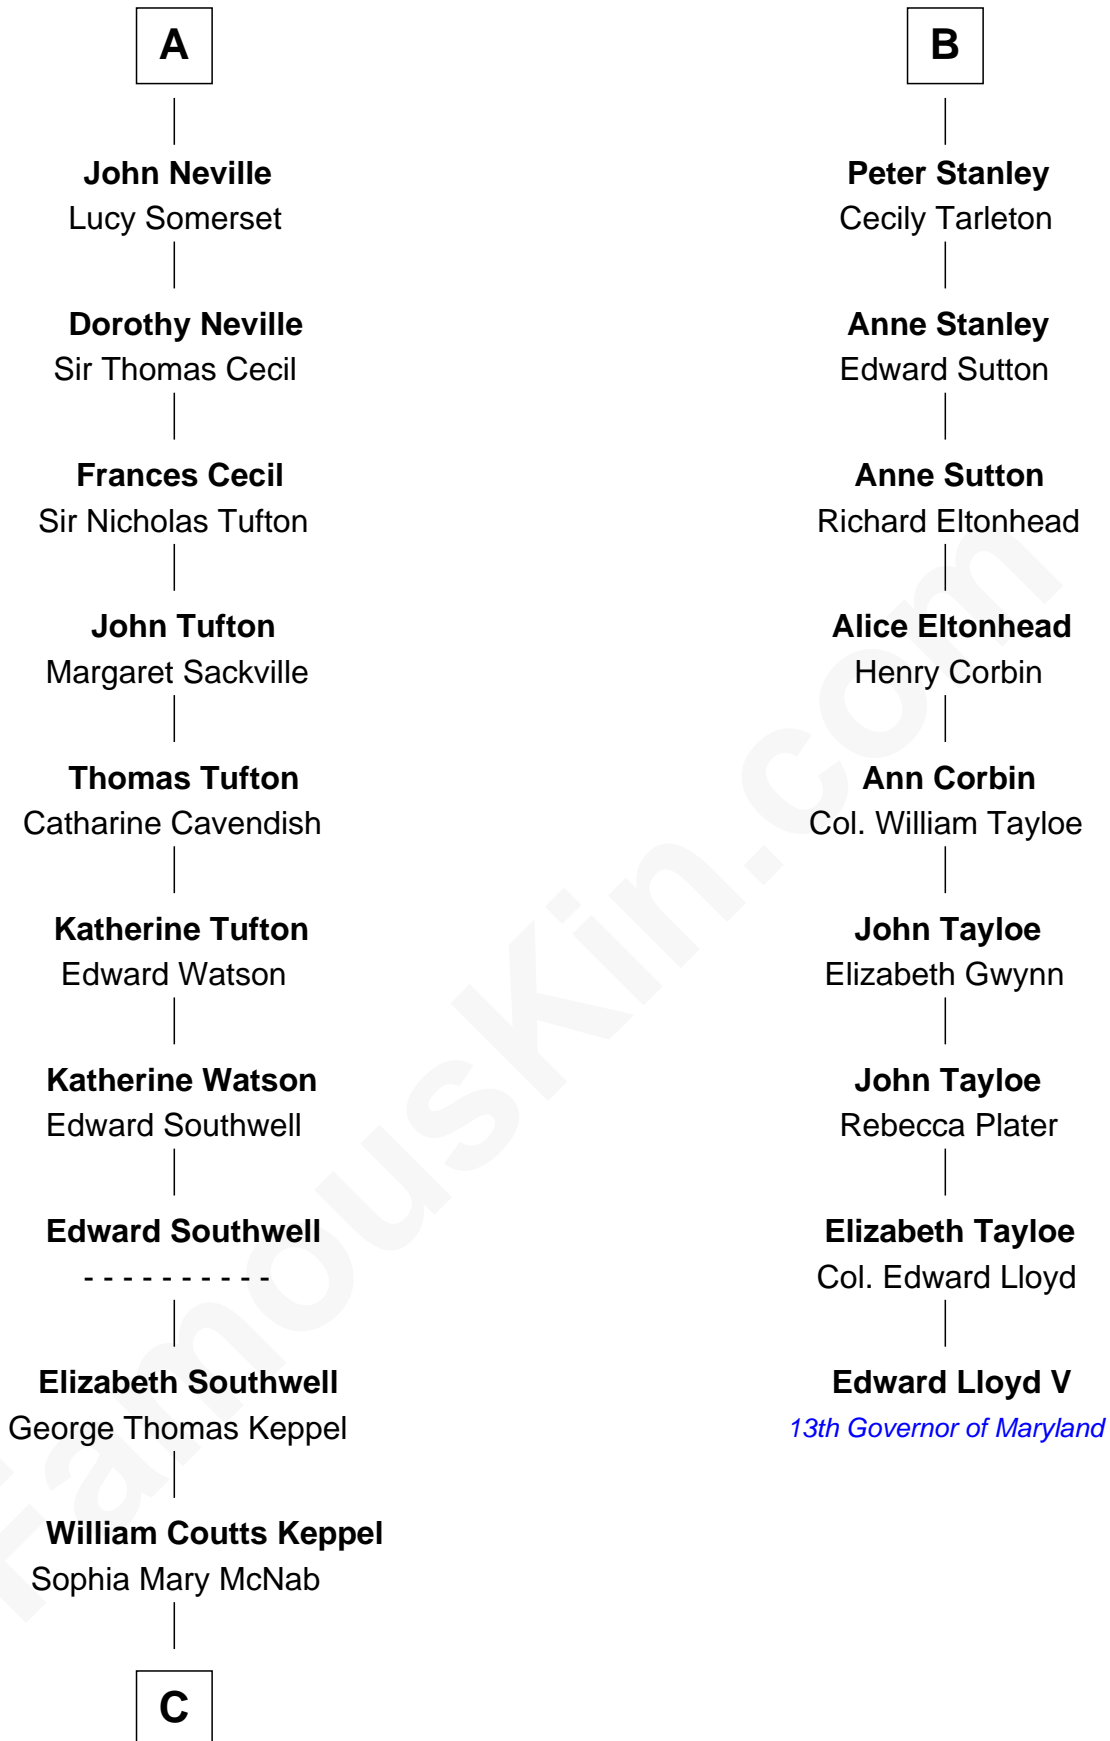

## Relationship Chart of

### Camilla Parker Bowles

Queen Consort of the United Kingdom

15th cousin 5 times removed of

**Edward Lloyd V**

13th Governor of Maryland

**Katherine de Hastang**

Ralph de Stafford

**C**