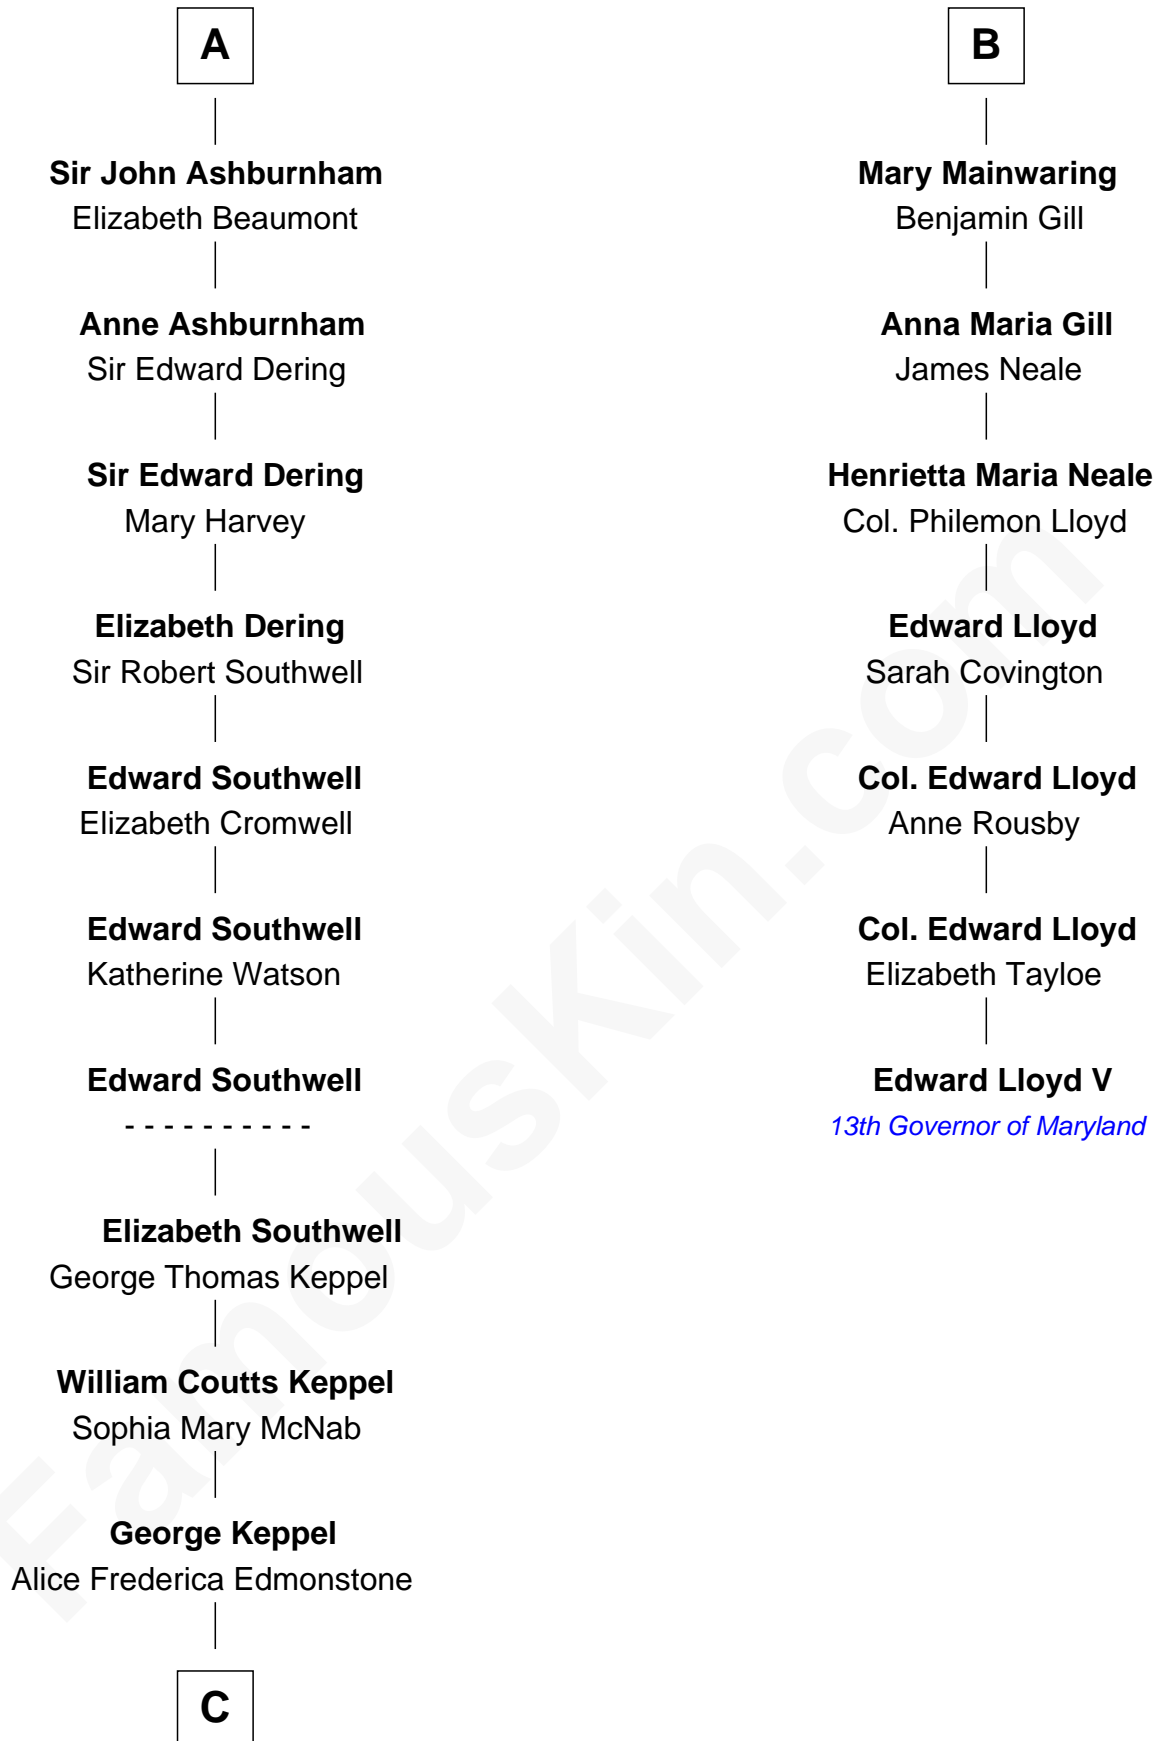

## Relationship Chart of

### Camilla Parker Bowles

*Queen Consort of the United Kingdom*

13th cousin 6 times removed of

**Edward Lloyd V**

*13th Governor of Maryland*

**Sir Richard Fitzalan**

Elizabeth de Bohun

**C**