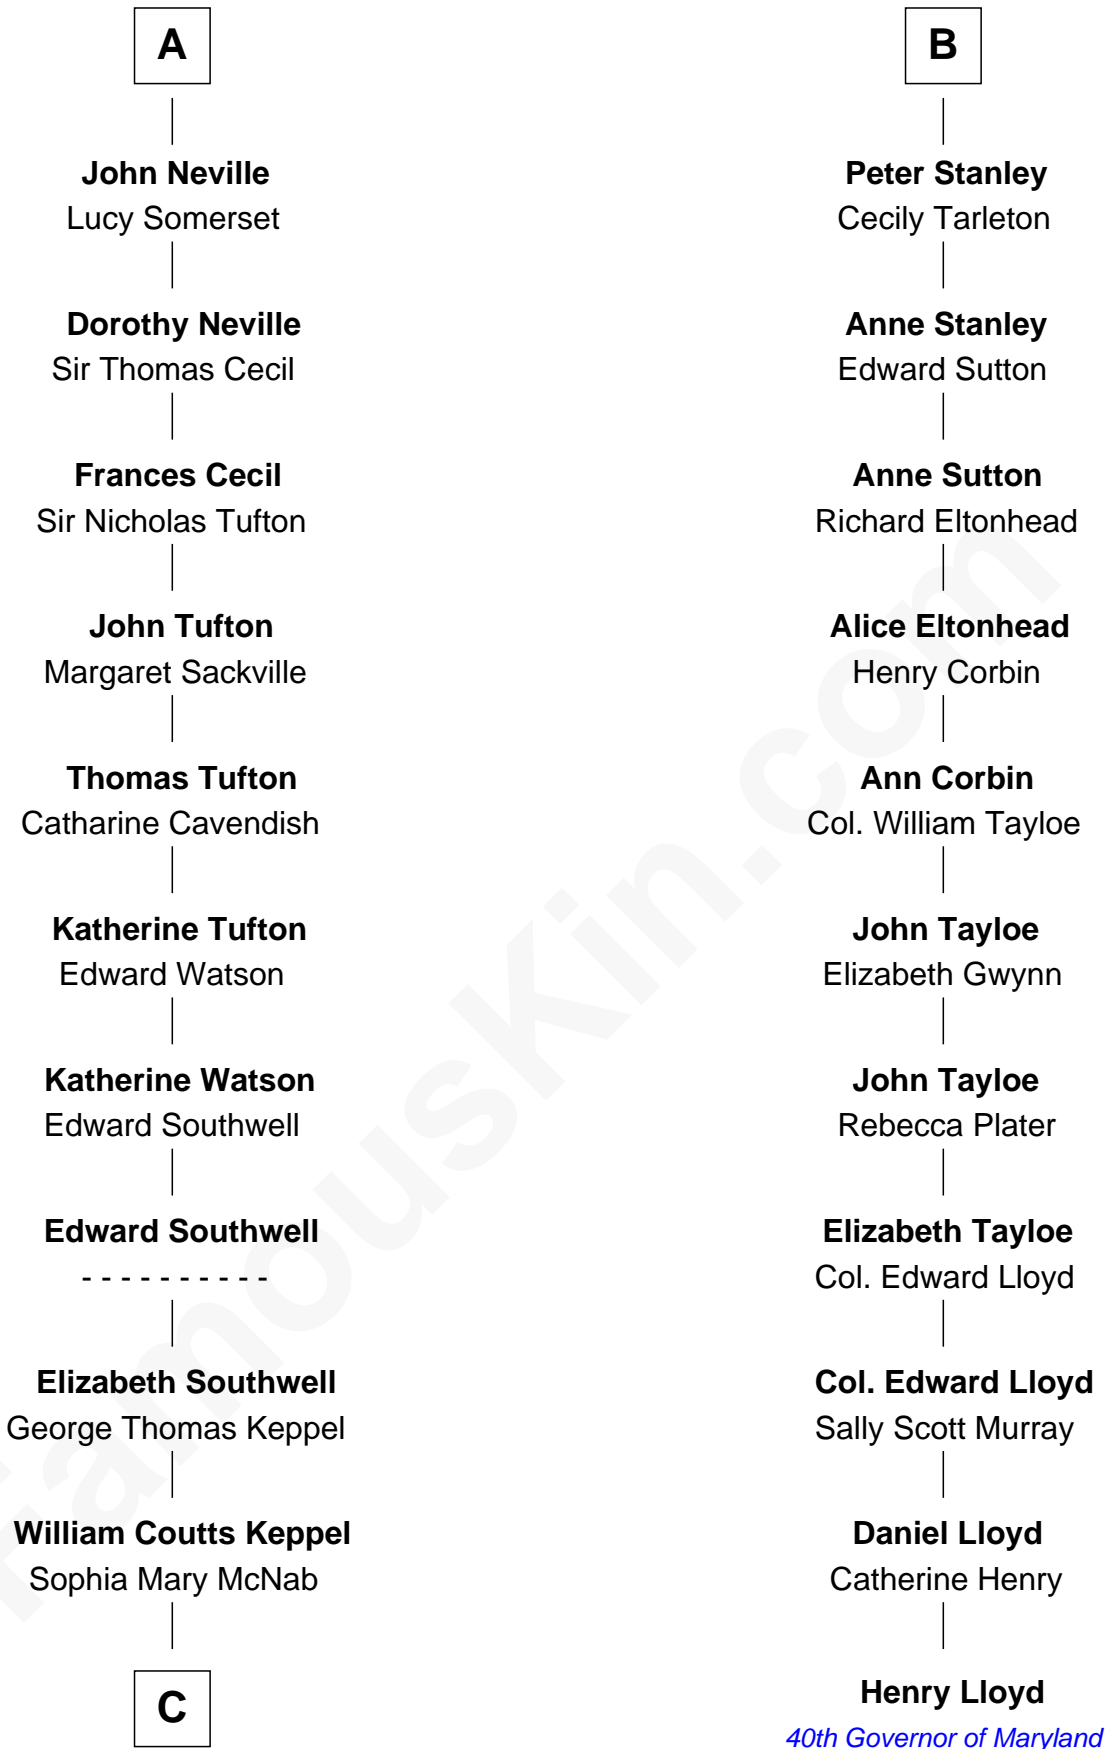

FamousKin.com

Relationship Chart of

Camilla Parker Bowles

Queen Consort of the United Kingdom

17th cousin 3 times removed of

Henry Lloyd

40th Governor of Maryland

Katherine de Hastang

Ralph de Stafford

C

George Keppel
Alice Frederica Edmonstone

Sonia Rosemary Keppel
Roland Calvert Cubitt

Rosalind Maud Cubitt
Bruce Middleton Hope Shand

Camilla Parker Bowles
Queen Consort

FamousKin.com