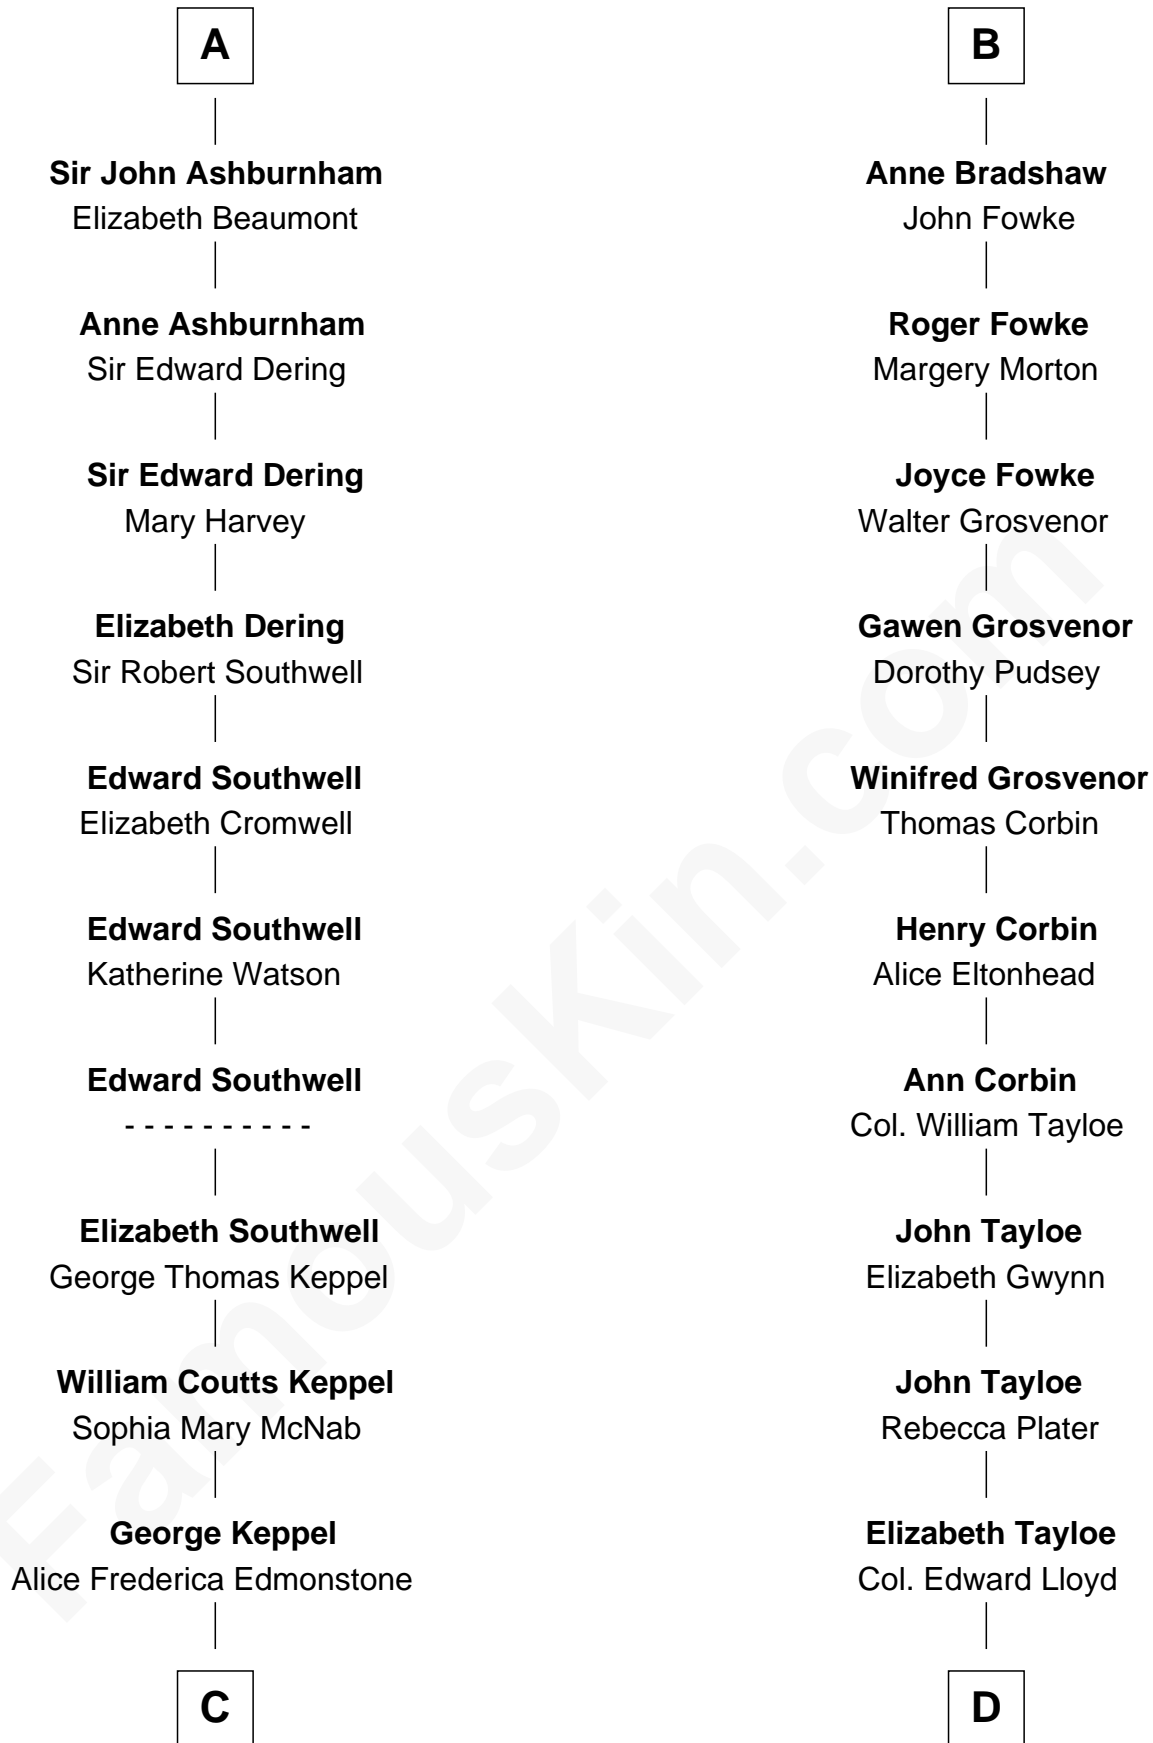

FamousKin.com

Relationship Chart of

Camilla Parker Bowles

Queen Consort of the United Kingdom

19th cousin of

Henry Lloyd

40th Governor of Maryland

John de Welles

Maud de Roos

FamousKin.com