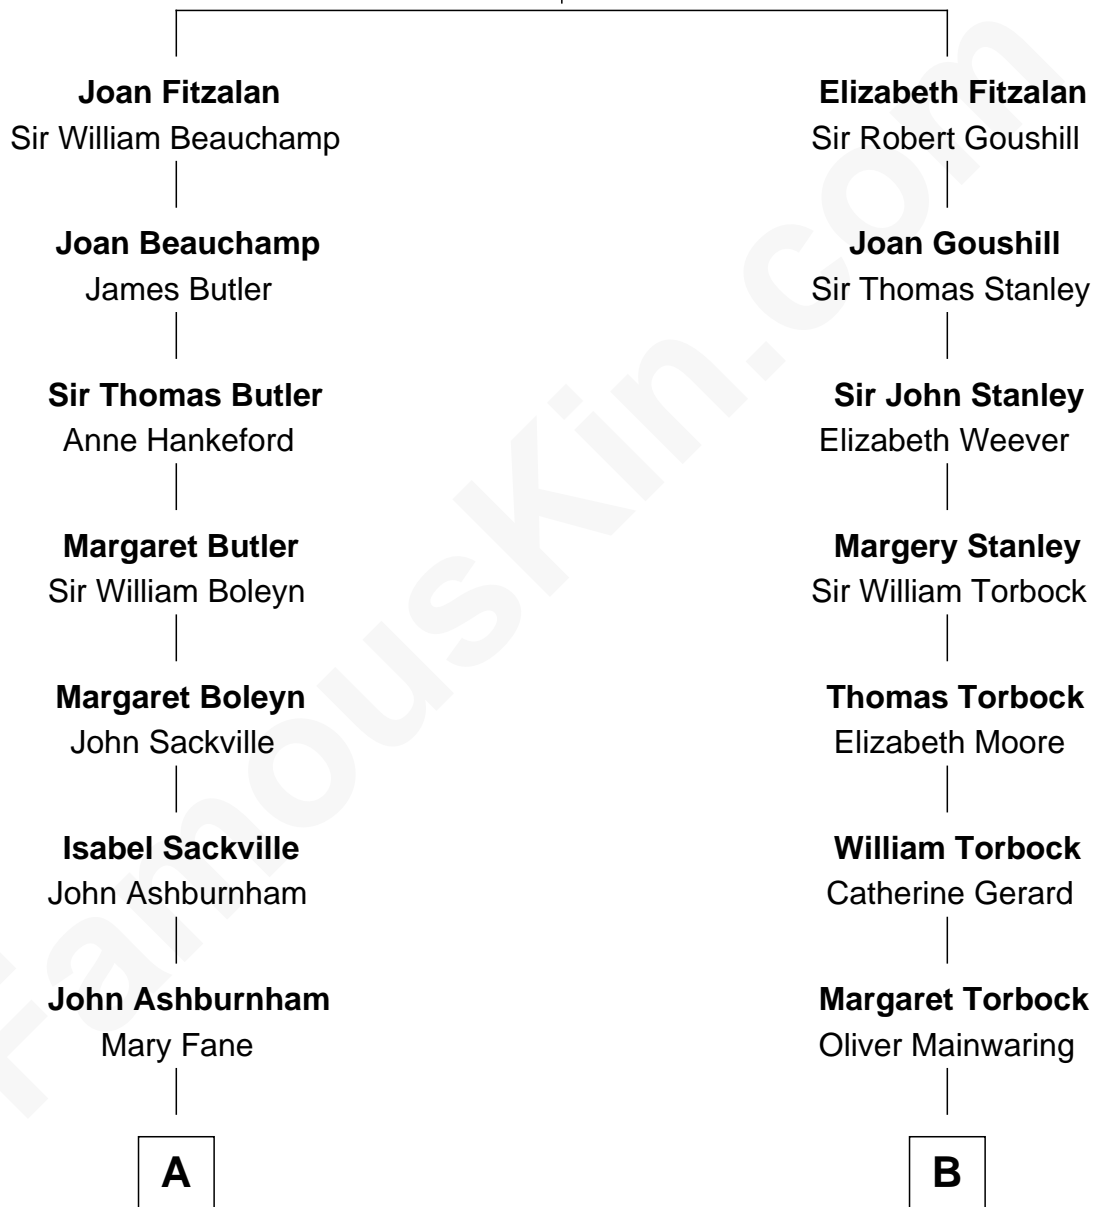

FamousKin.com
Relationship Chart of
Camilla Parker Bowles

Queen Consort of the United Kingdom

15th cousin 4 times removed of

Henry Lloyd

40th Governor of Maryland

Sir Richard Fitzalan

Elizabeth de Bohun

C

—
Sonia Rosemary Keppel

Roland Calvert Cubitt

—
Rosalind Maud Cubitt

Bruce Middleton Hope Shand

—
Camilla Parker Bowles

Queen Consort

FamousKin.com