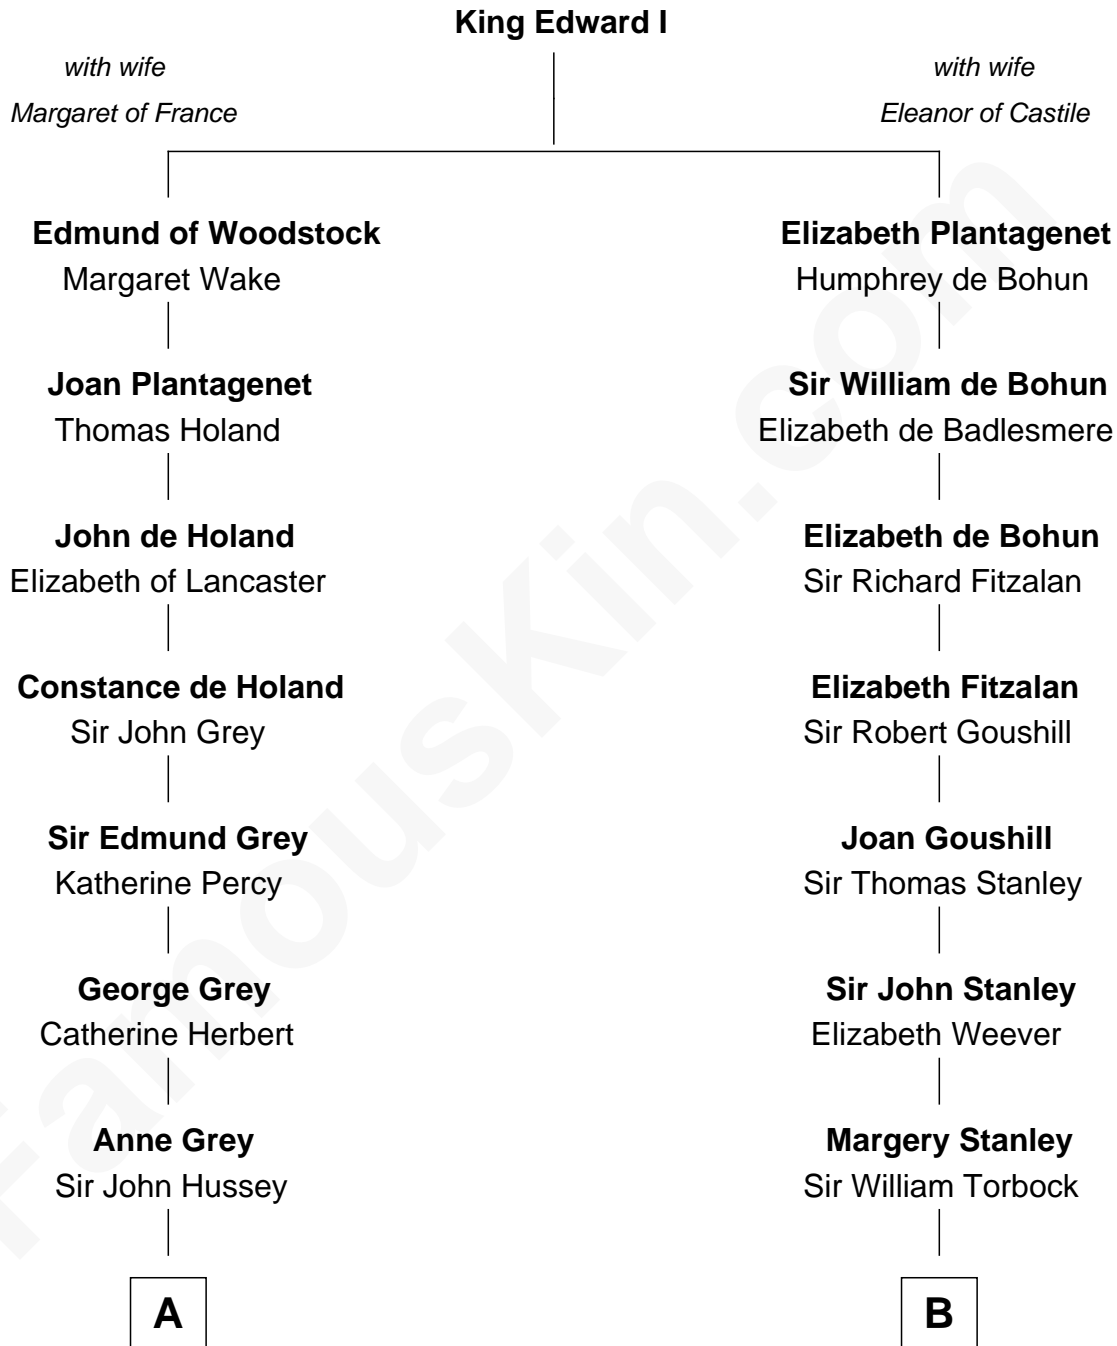

FamousKin.com Relationship Chart of

Camilla Parker Bowles

Queen Consort of the United Kingdom

16th cousin 4 times removed of

Charles Goldsborough

16th Governor of Maryland

C

George Keppel
Alice Frederica Edmonstone