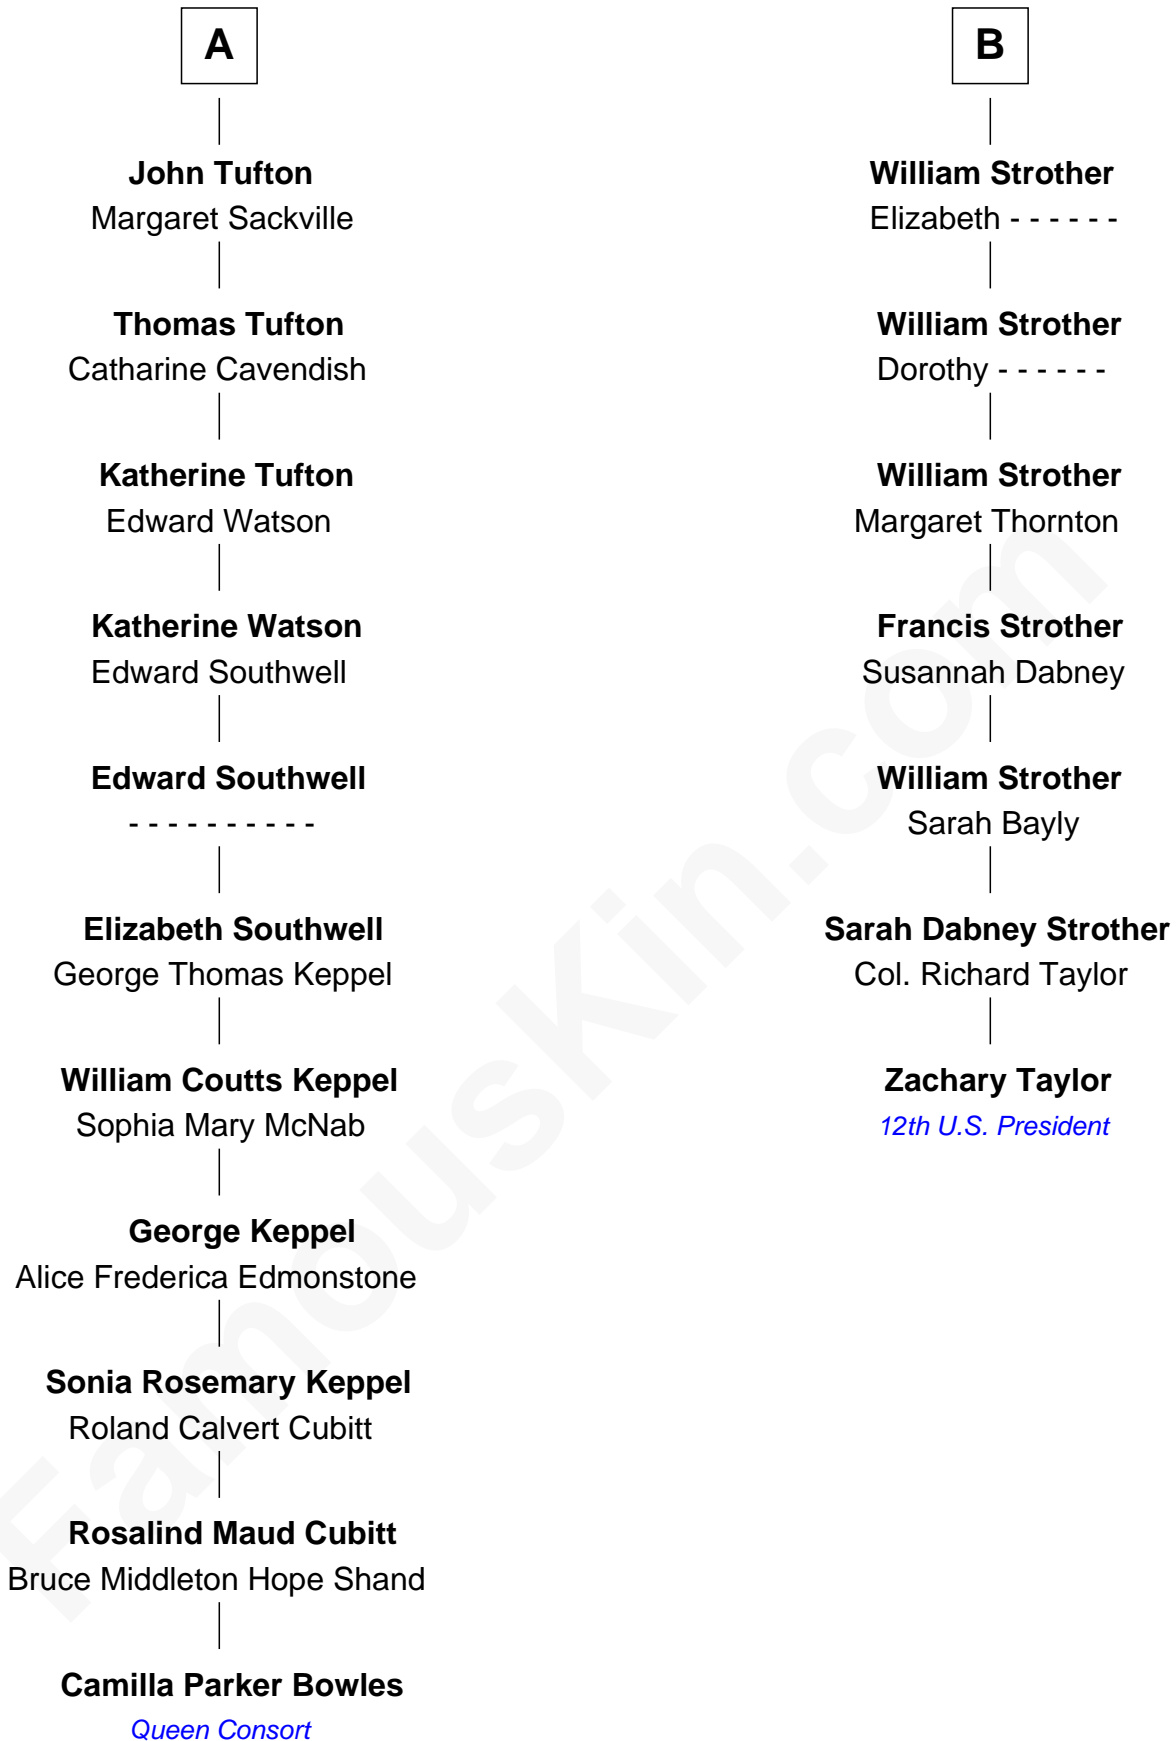

FamousKin.com

Relationship Chart of

Camilla Parker Bowles

Queen Consort of the United Kingdom

13th cousin 4 times removed of

Zachary Taylor
12th U.S. President

Sir Ralph Neville
Joan Beaufort

Camilla Parker Bowles photo by [Agência Brasil](#) ([CC BY 3.0 BRAZIL](#))