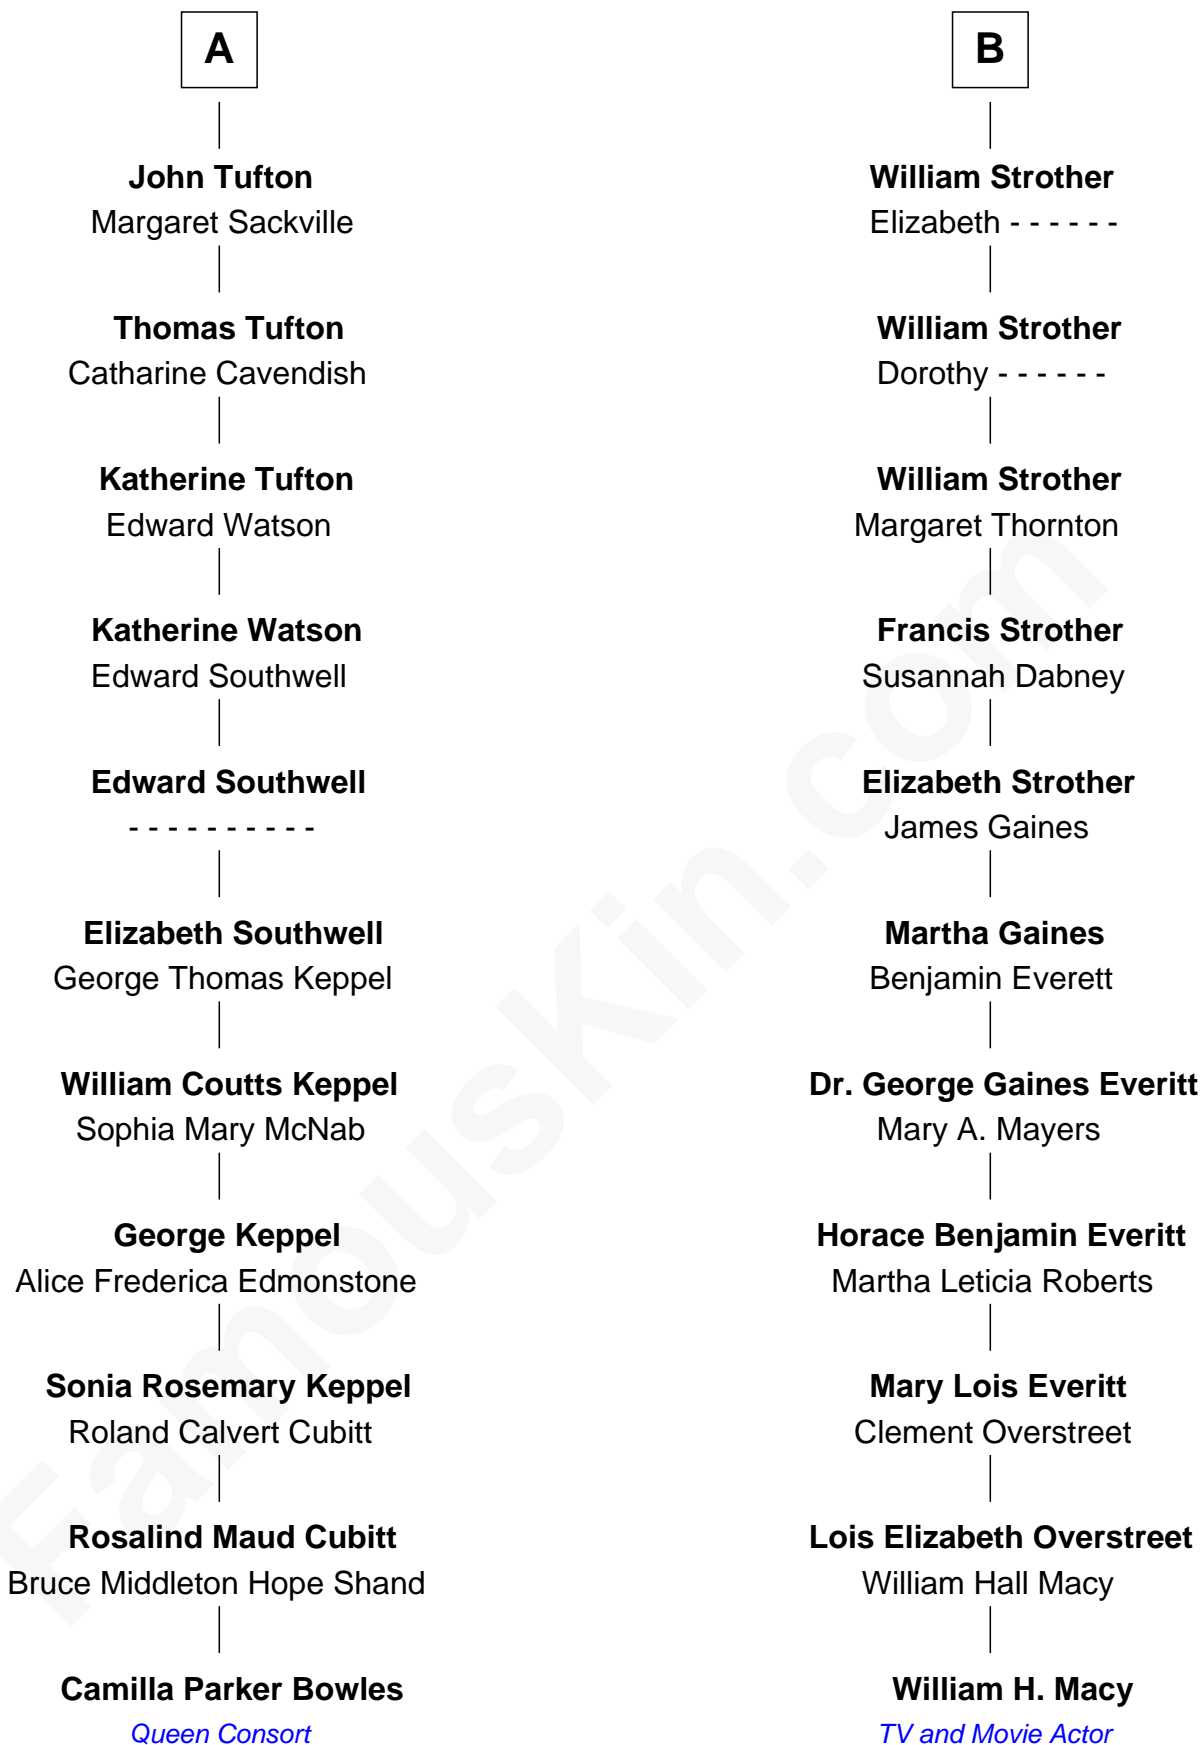

## Relationship Chart of

### Camilla Parker Bowles

Queen Consort of the United Kingdom

17th cousin of

**William H. Macy**  
TV and Movie Actor

**Sir Ralph Neville**  
Joan Beaufort

Camilla Parker Bowles photo by [Agência Brasil](#) [\(CC BY 3.0 BRAZIL\)](#)