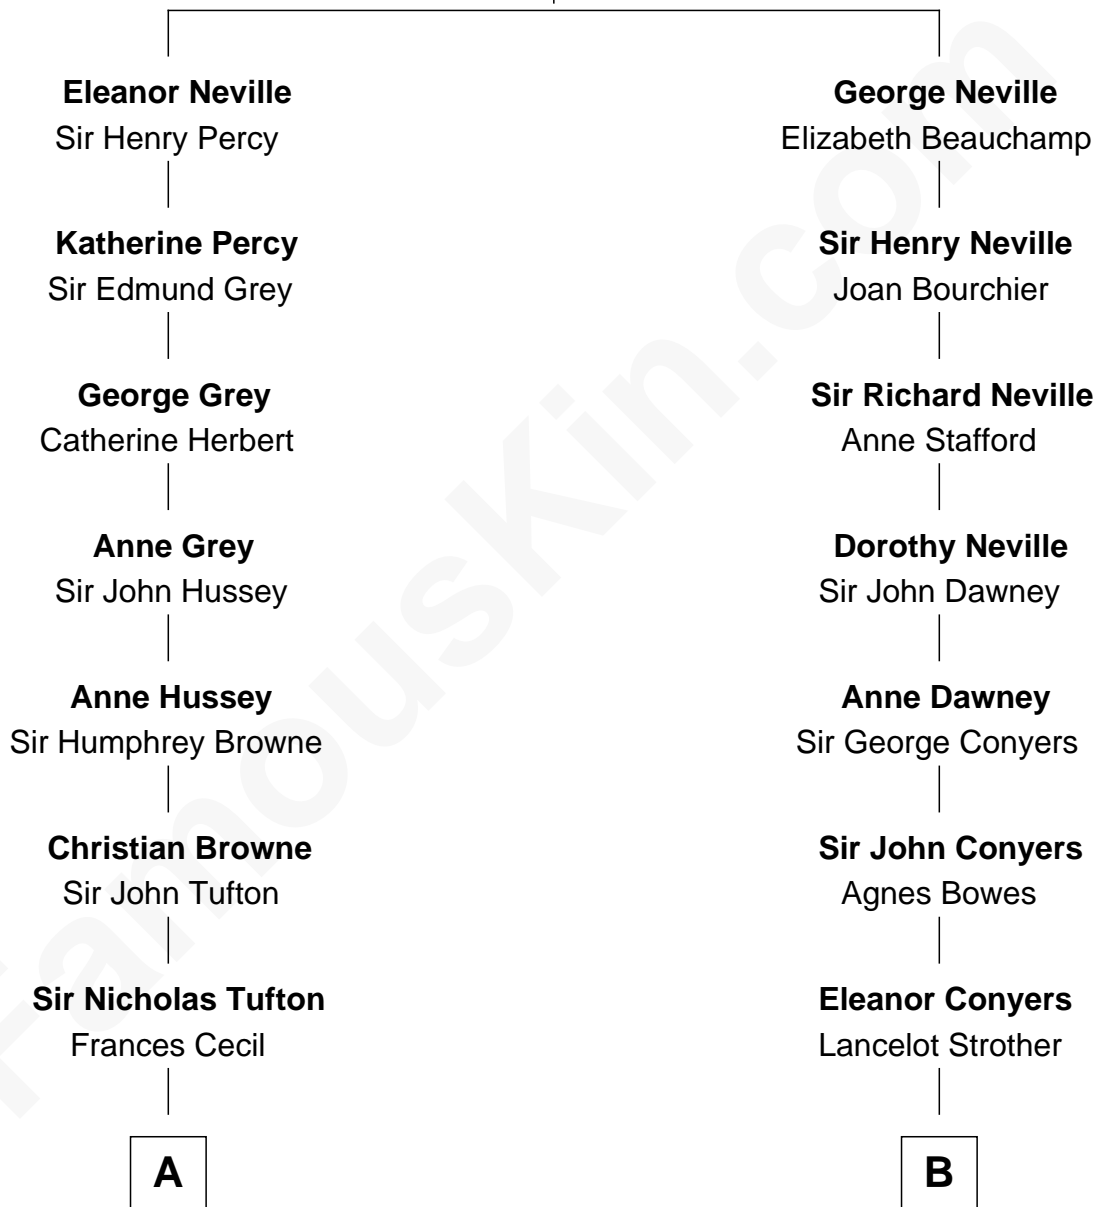

## Relationship Chart of

### Camilla Parker Bowles

Queen Consort of the United Kingdom

17th cousin of

**William H. Macy**  
TV and Movie Actor

**Sir Ralph Neville**  
Joan Beaufort

Camilla Parker Bowles photo by [Agência Brasil](#) [\(CC BY 3.0 BRAZIL\)](#)