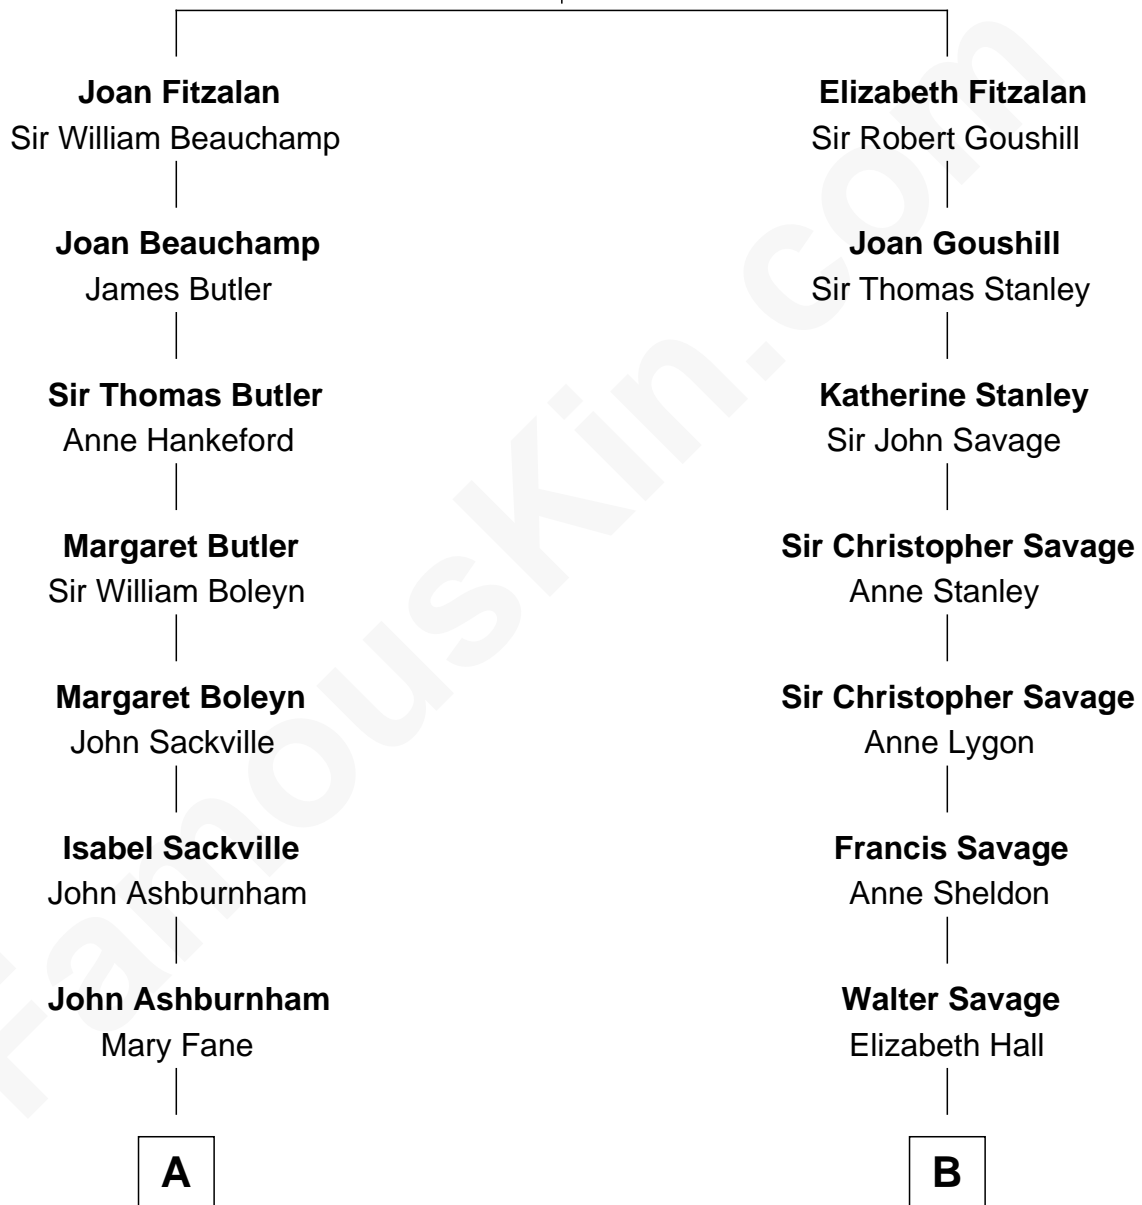

FamousKin.com

Relationship Chart of

Camilla Parker Bowles

Queen Consort of the United Kingdom

18th cousin 1 time removed of

William H. Macy
TV and Movie Actor

Sir Richard Fitzalan
Elizabeth de Bohun

FamousKin.com