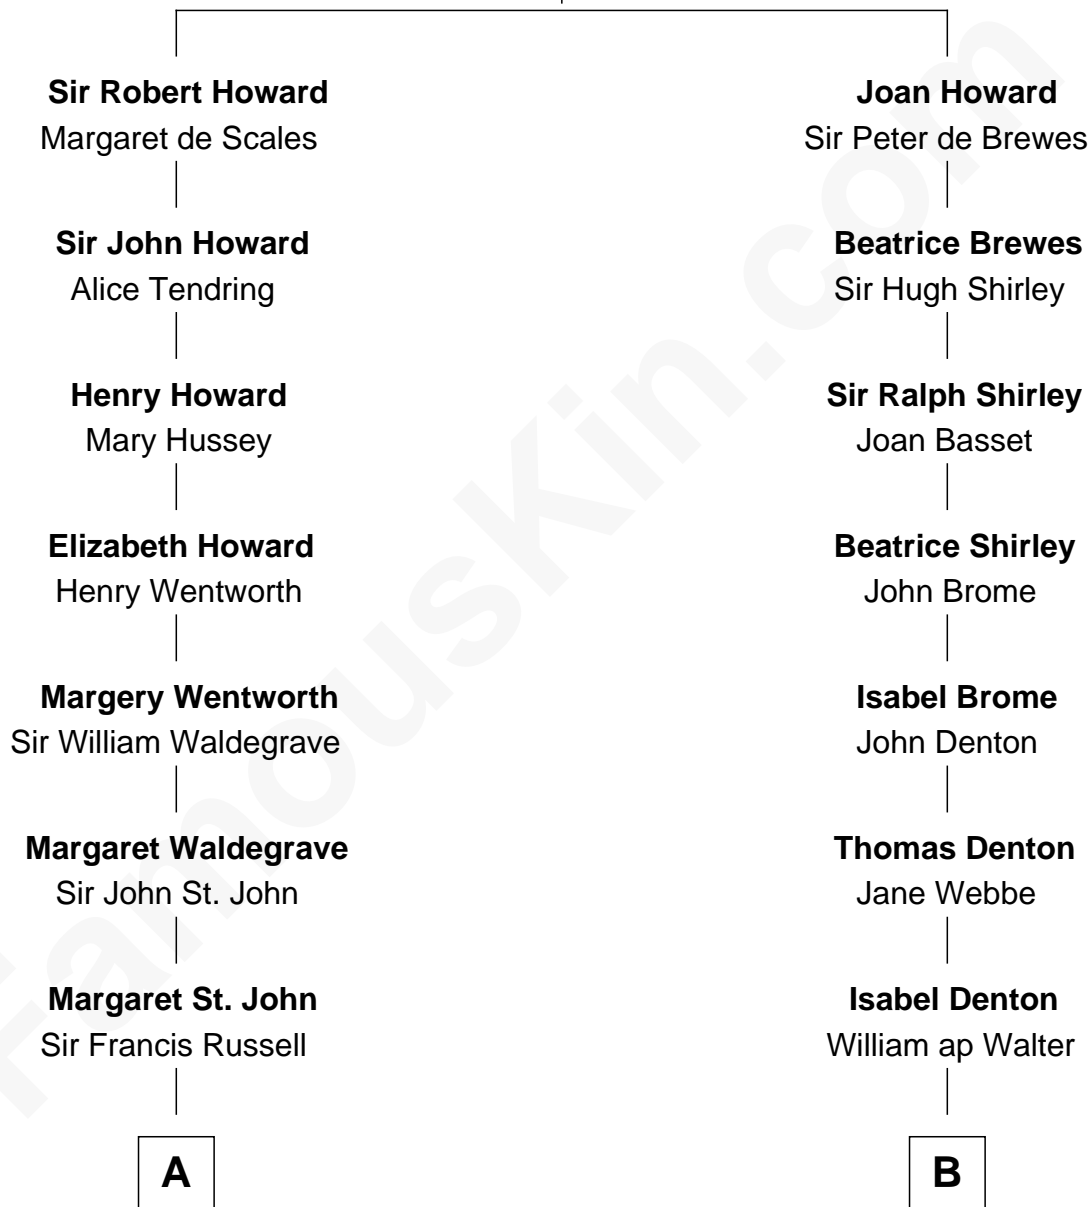

FamousKin.com

Relationship Chart of

Camilla Parker Bowles

Queen Consort of the United Kingdom

19th cousin 1 time removed of

Gerald Ford

38th U.S. President

Sir John Howard

Alice de Bois

C

Sonia Rosemary Keppel

Roland Calvert Cubitt

Rosalind Maud Cubitt

Bruce Middleton Hope Shand

Camilla Parker Bowles

Queen Consort

38th U.S. President