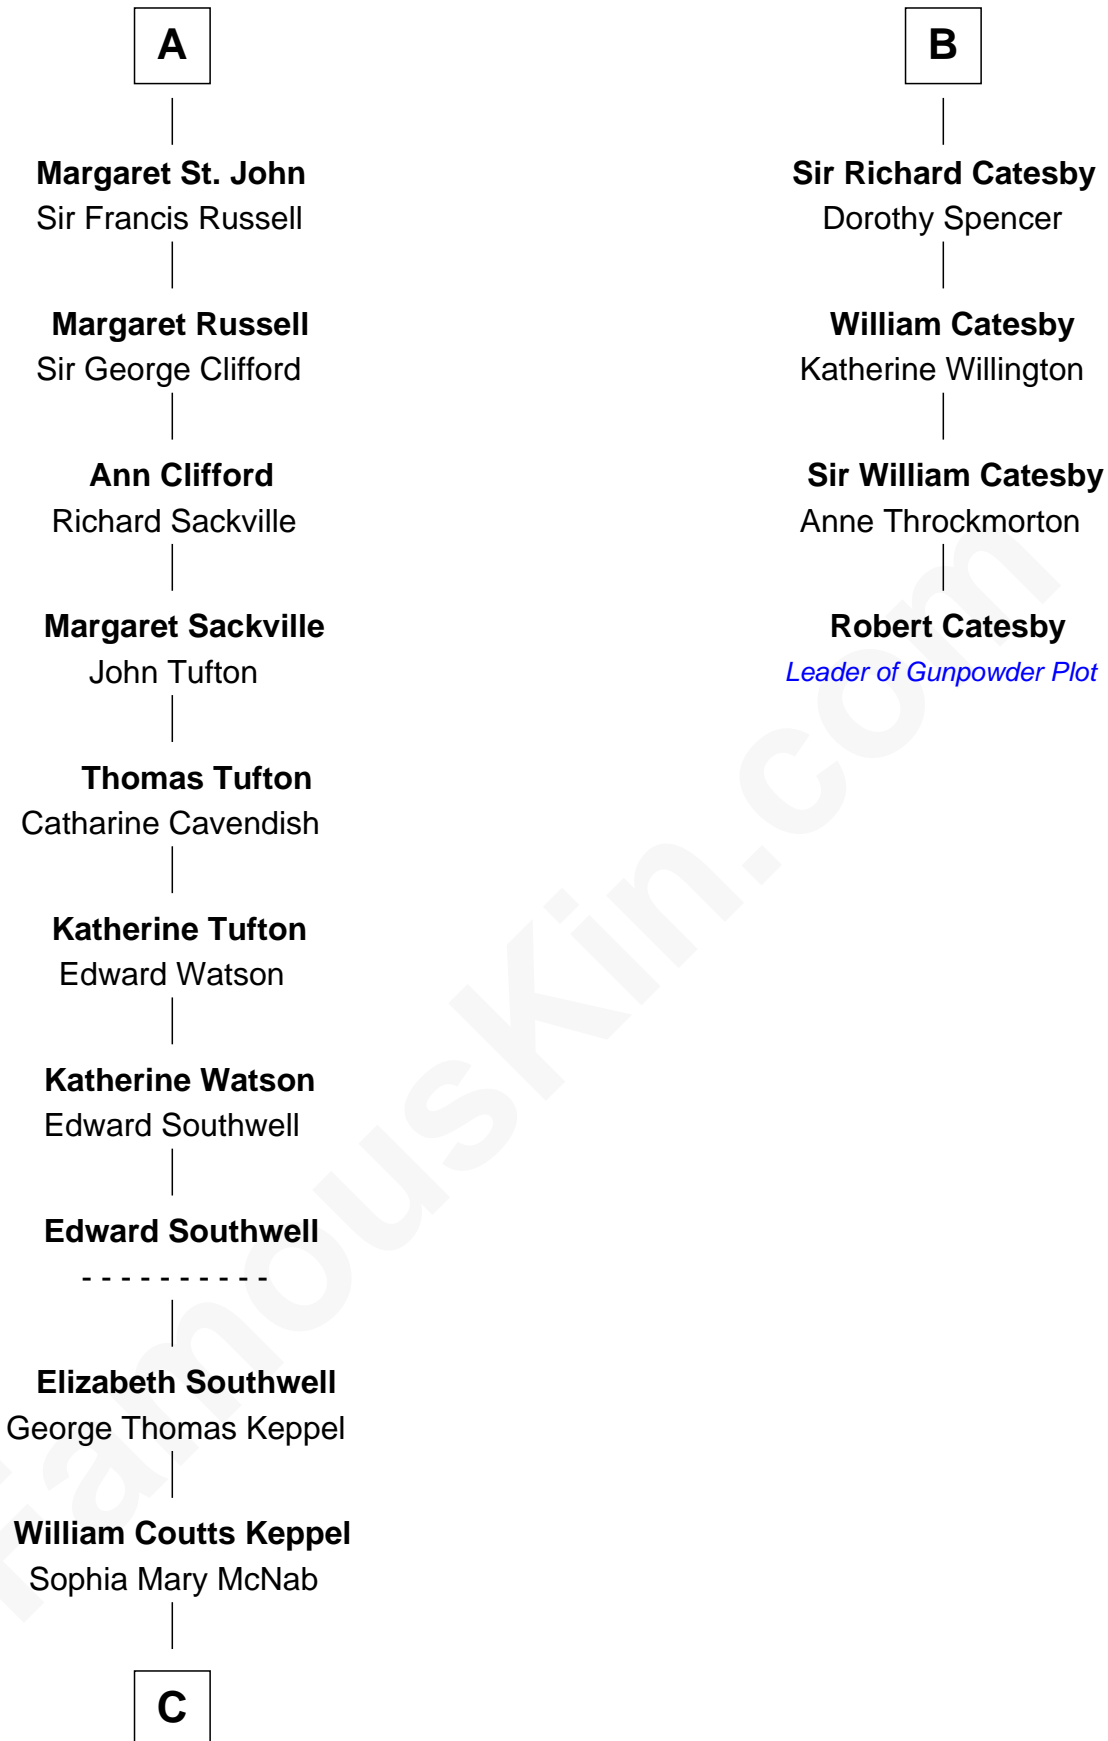

FamousKin.com

Relationship Chart of

Camilla Parker Bowles

Queen Consort of the United Kingdom

10th cousin 10 times removed of

Robert Catesby

Leader of Gunpowder Plot

Sir William la Zouche

Maud Lovel

C

—
George Keppel

Alice Frederica Edmonstone

—
Sonia Rosemary Keppel

Roland Calvert Cubitt

—
Rosalind Maud Cubitt

Bruce Middleton Hope Shand