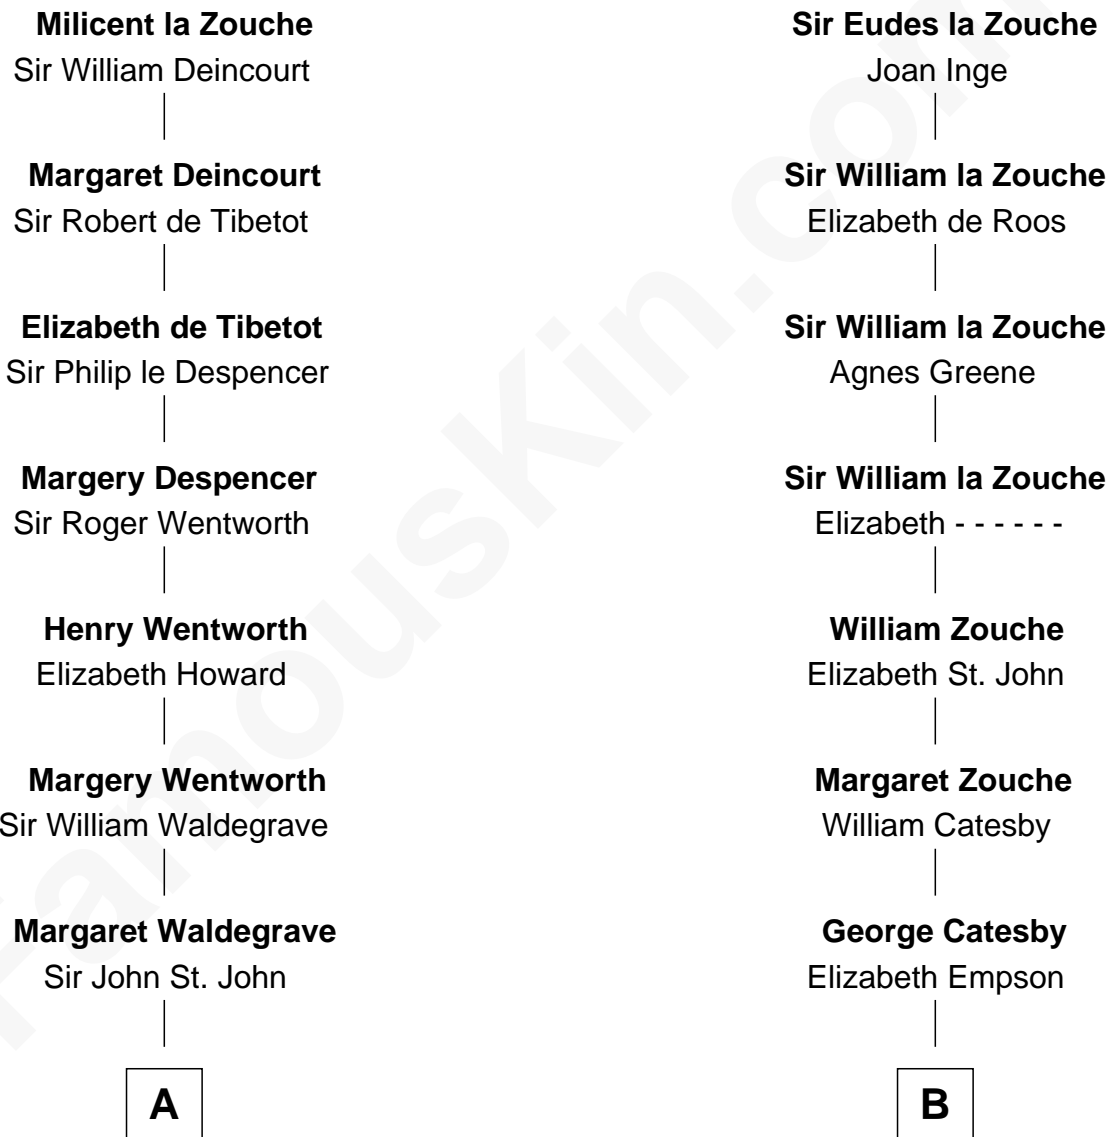

FamousKin.com

Relationship Chart of

Camilla Parker Bowles

Queen Consort of the United Kingdom

10th cousin 10 times removed of

Robert Catesby

Leader of Gunpowder Plot

Sir William la Zouche

Maud Lovel

C

—
George Keppel

Alice Frederica Edmonstone

—
Sonia Rosemary Keppel

Roland Calvert Cubitt

—
Rosalind Maud Cubitt

Bruce Middleton Hope Shand