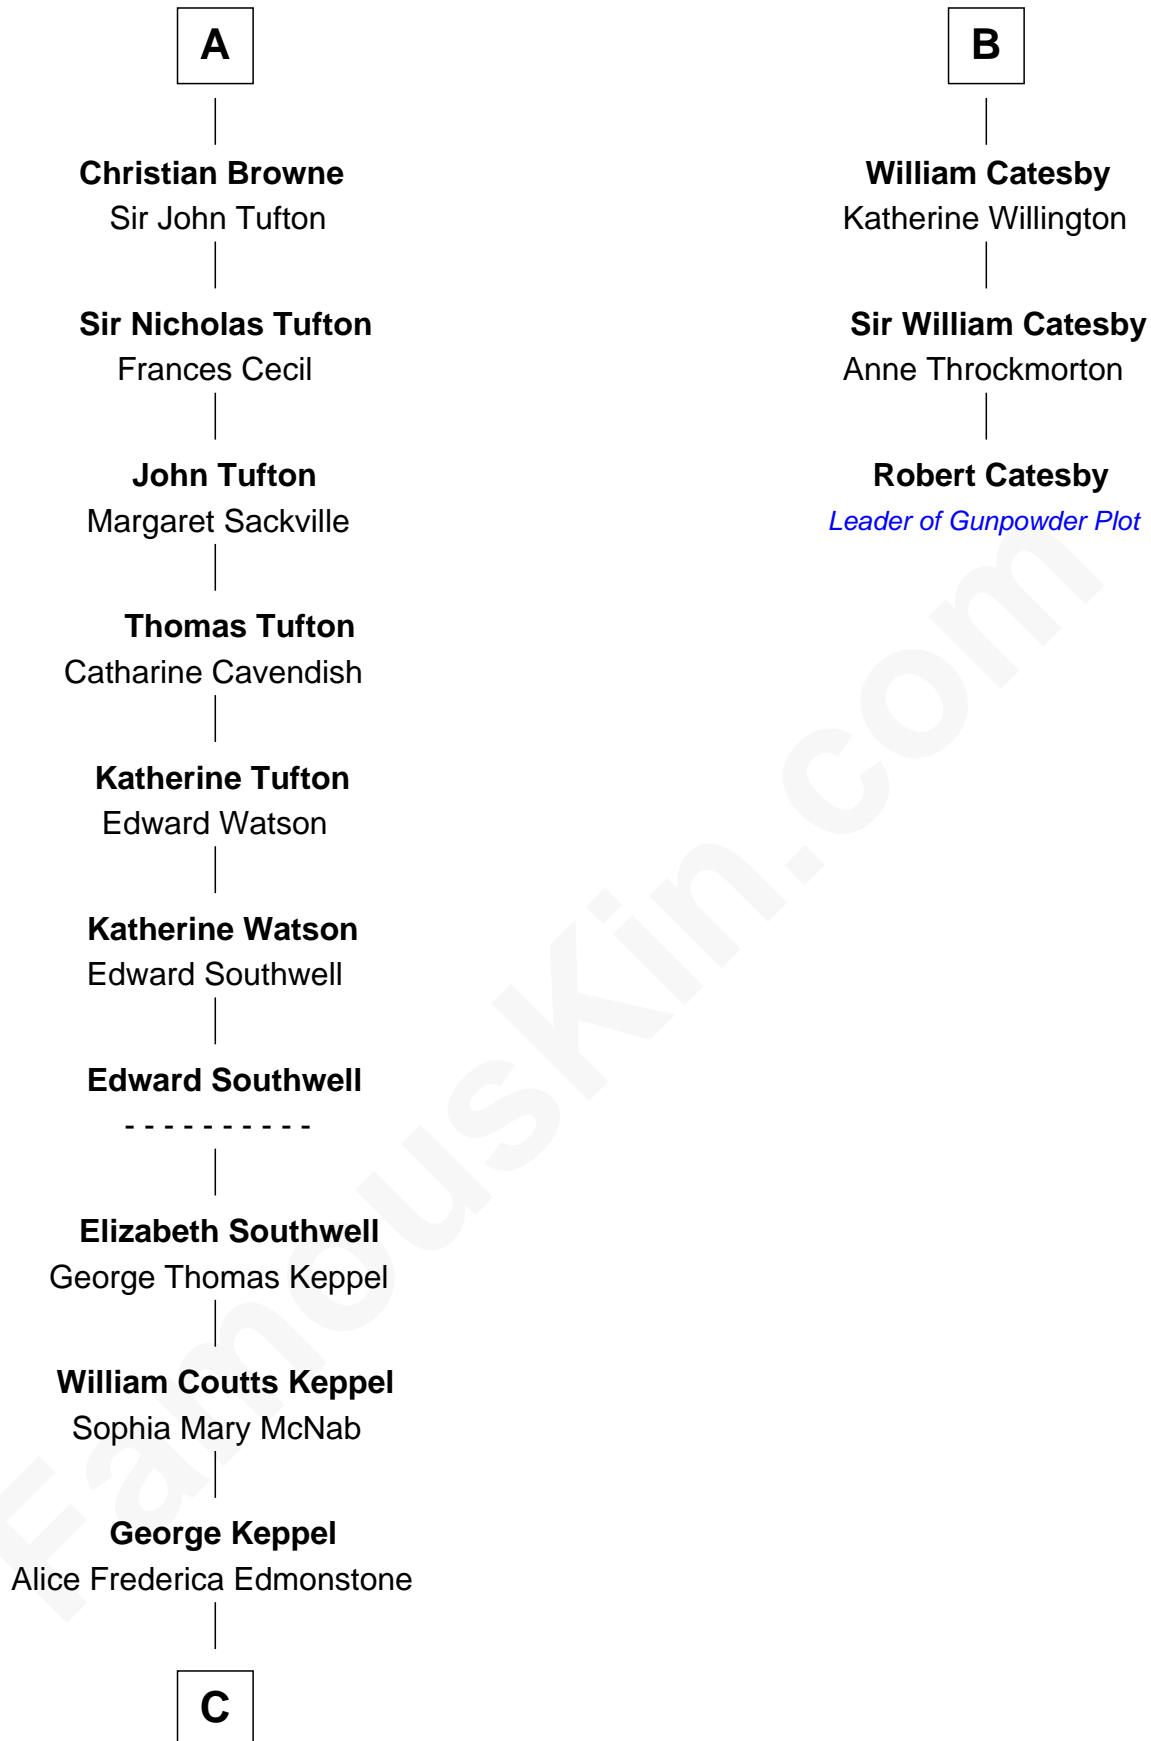

## Relationship Chart of

### Camilla Parker Bowles

Queen Consort of the United Kingdom

9th cousin 10 times removed of

**Robert Catesby**

Leader of Gunpowder Plot

**C**

—  
**Sonia Rosemary Keppel**

Roland Calvert Cubitt