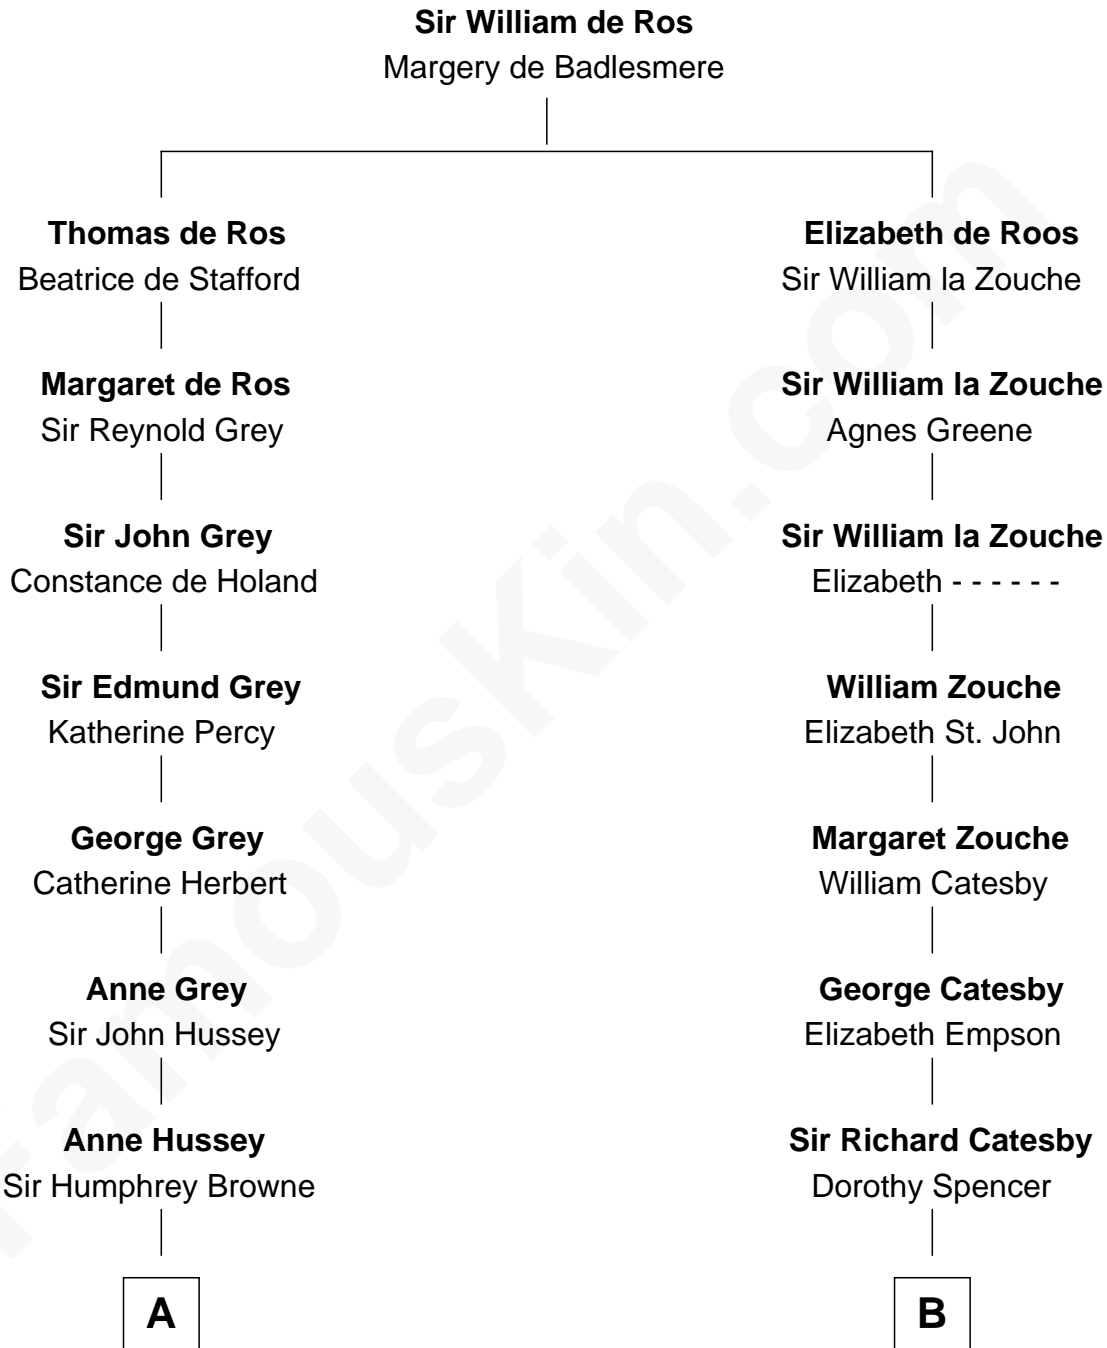

## Relationship Chart of

### Camilla Parker Bowles

Queen Consort of the United Kingdom

9th cousin 10 times removed of

**Robert Catesby**

Leader of Gunpowder Plot

**C**

—  
**Sonia Rosemary Keppel**

Roland Calvert Cubitt