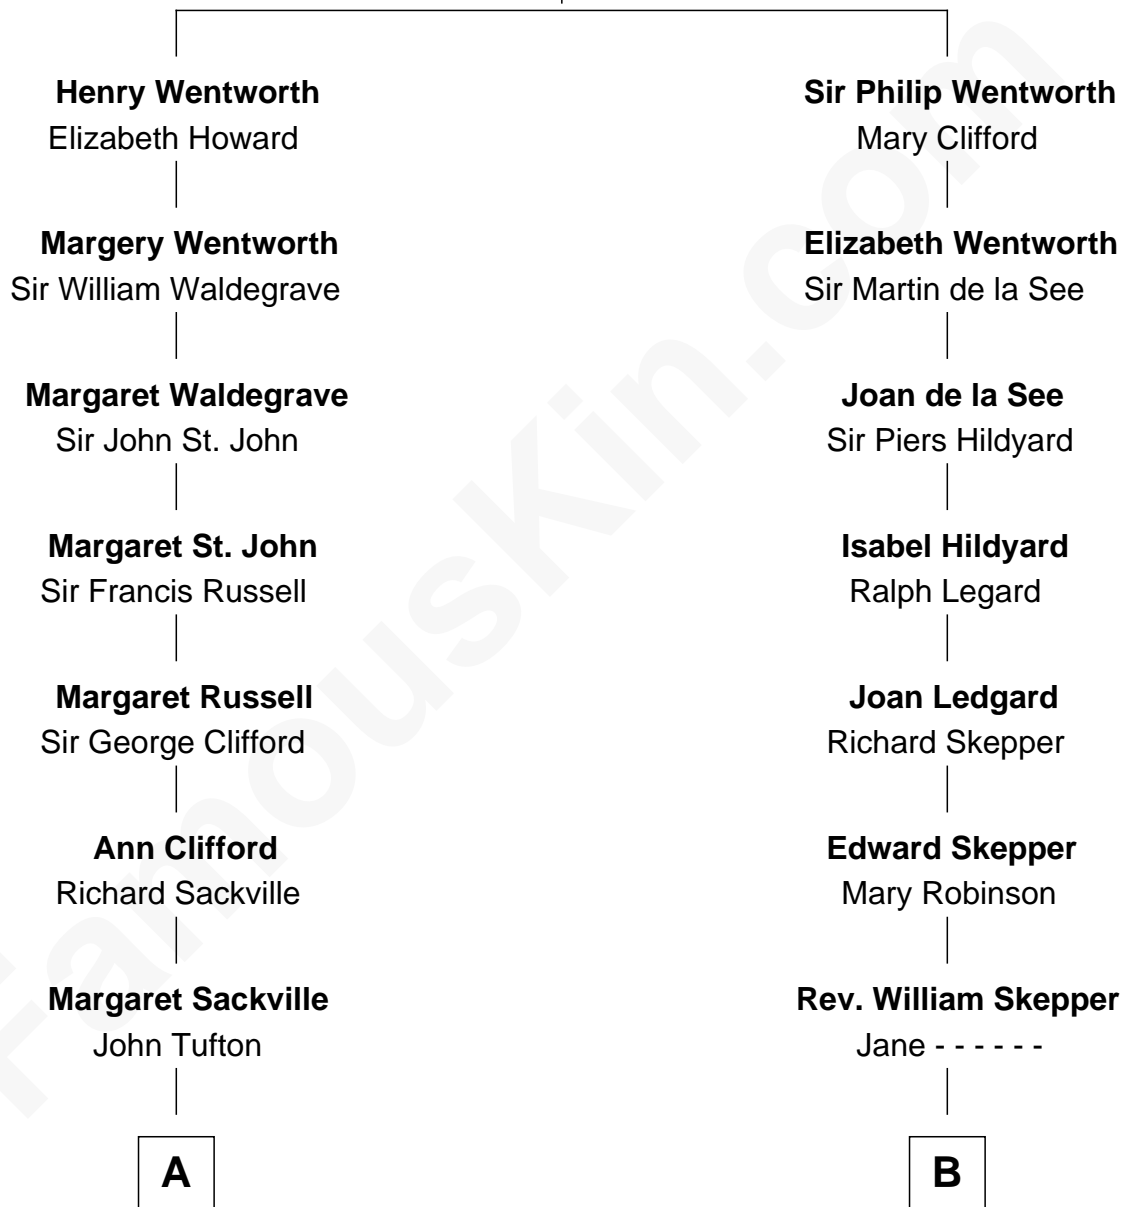

FamousKin.com

Relationship Chart of

Camilla Parker Bowles

Queen Consort of the United Kingdom

16th cousin 2 times removed of

Meghan Markle

Duchess of Sussex, TV Actress

Sir Roger Wentworth

Margery Despencer

C

Thomas Wayne Markle

Doria Loyce Ragland

Meghan Markle

Duchess of Sussex, TV Actress

FamousKin.com