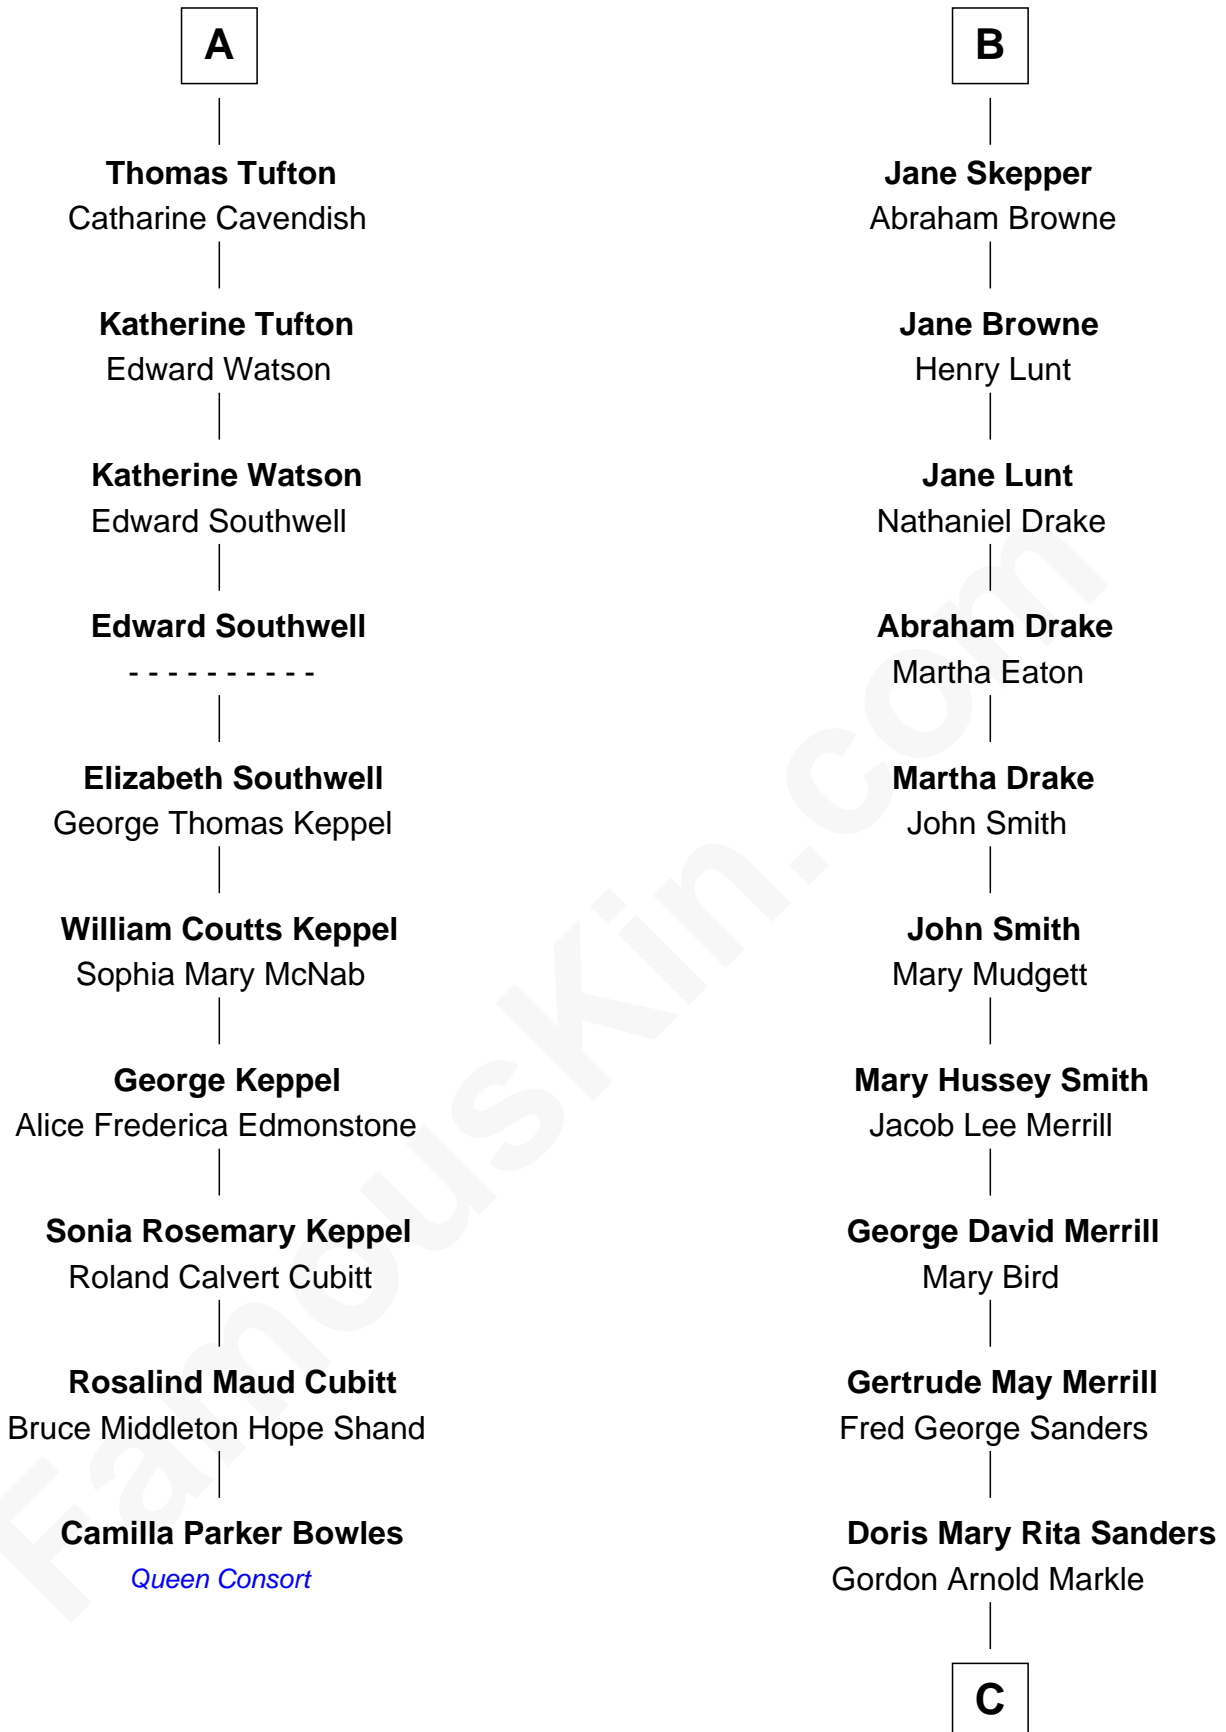

FamousKin.com

Relationship Chart of

Camilla Parker Bowles

Queen Consort of the United Kingdom

16th cousin 2 times removed of

Meghan Markle

Duchess of Sussex, TV Actress

Sir Roger Wentworth

Margery Despencer

C

Thomas Wayne Markle

Doria Loyce Ragland

Meghan Markle

Duchess of Sussex, TV Actress

FamousKin.com