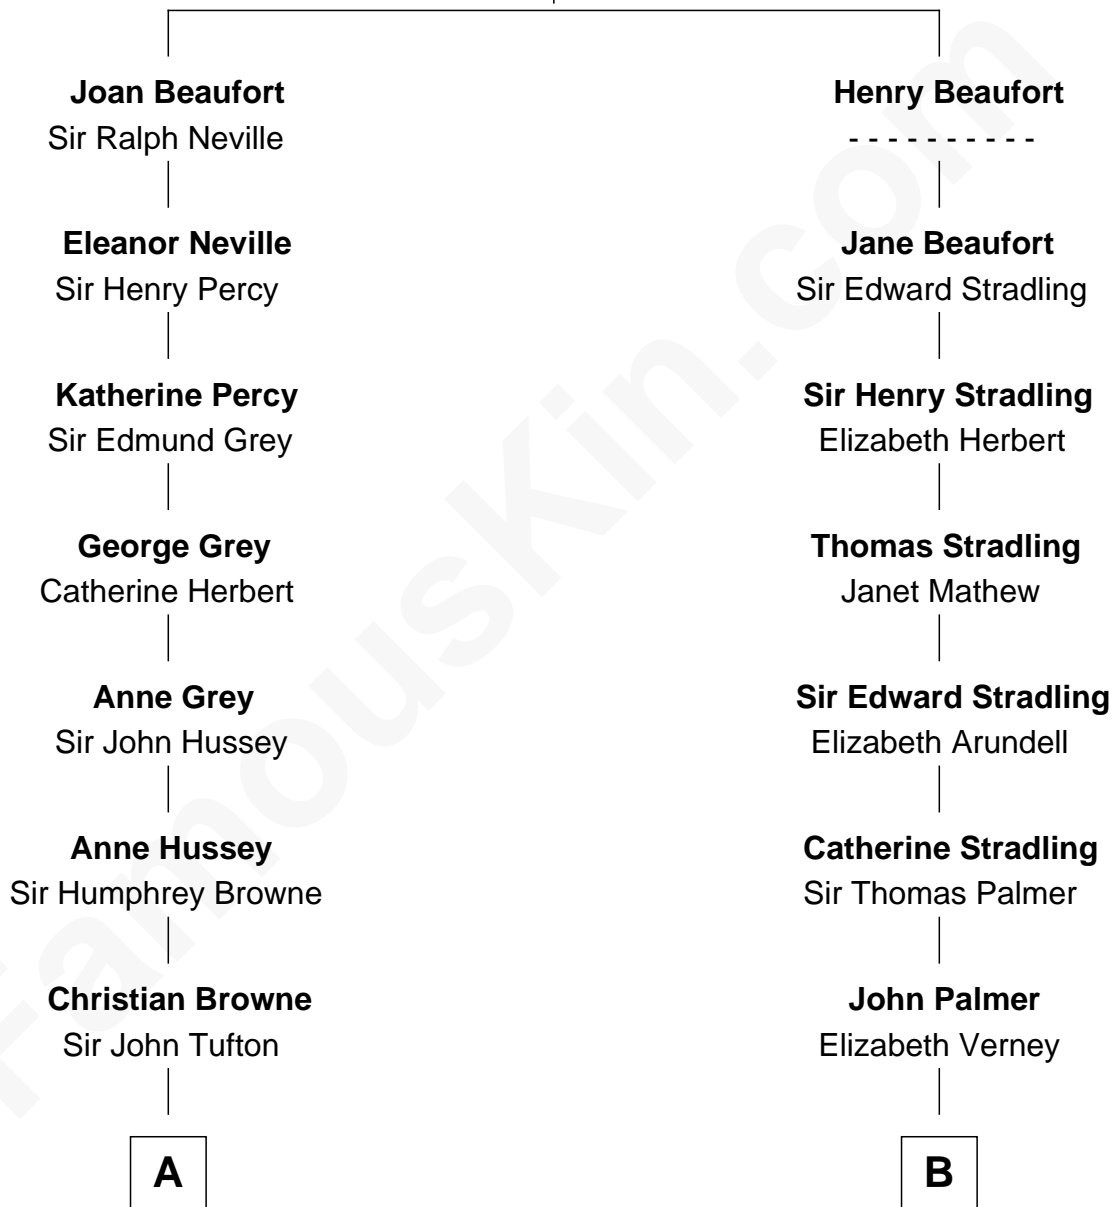

FamousKin.com

Relationship Chart of

Camilla Parker Bowles

Queen Consort of the United Kingdom

18th cousin of

Harper Lee

Author of *To Kill a Mockingbird*

Katherine Roet

John of Gaunt

C

Rosalind Maud Cubitt
Bruce Middleton Hope Shand

Camilla Parker Bowles
Queen Consort

D

Frances Cunningham Finch
Amasa Coleman Lee

Harper Lee
Author of To Kill a Mockingbird

FamousKin.com