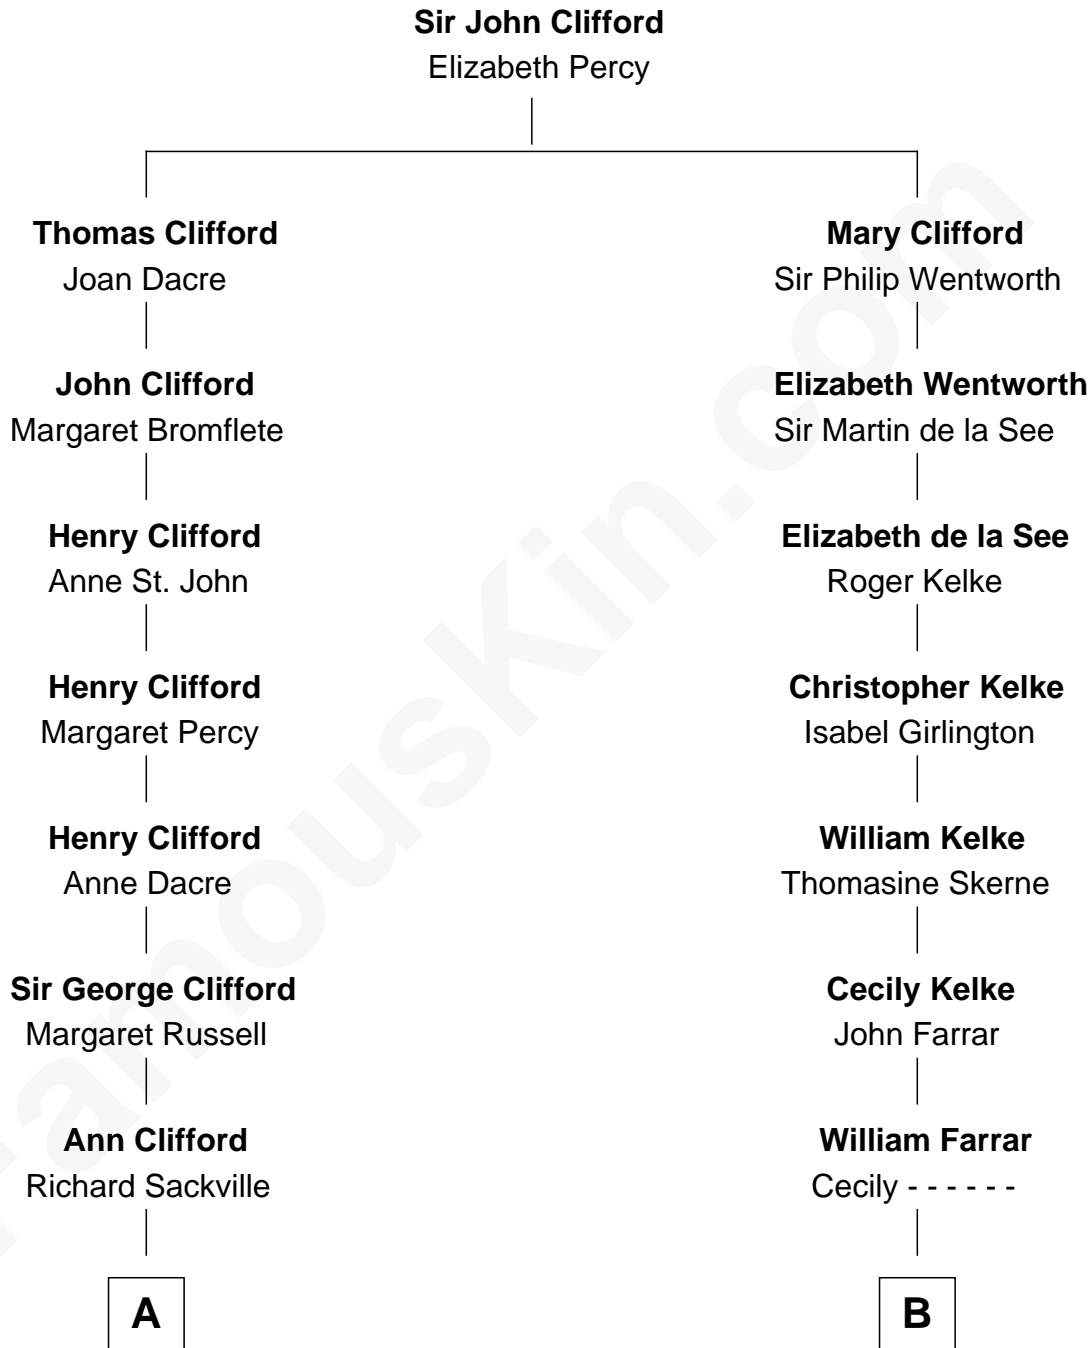

## Relationship Chart of

### Camilla Parker Bowles

Queen Consort of the United Kingdom

16th cousin 1 time removed of

**Harper Lee**

Author of *To Kill a Mockingbird*

Camilla Parker Bowles photo by [Agência Brasil](#) [\(CC BY 3.0 BRAZIL\)](#)