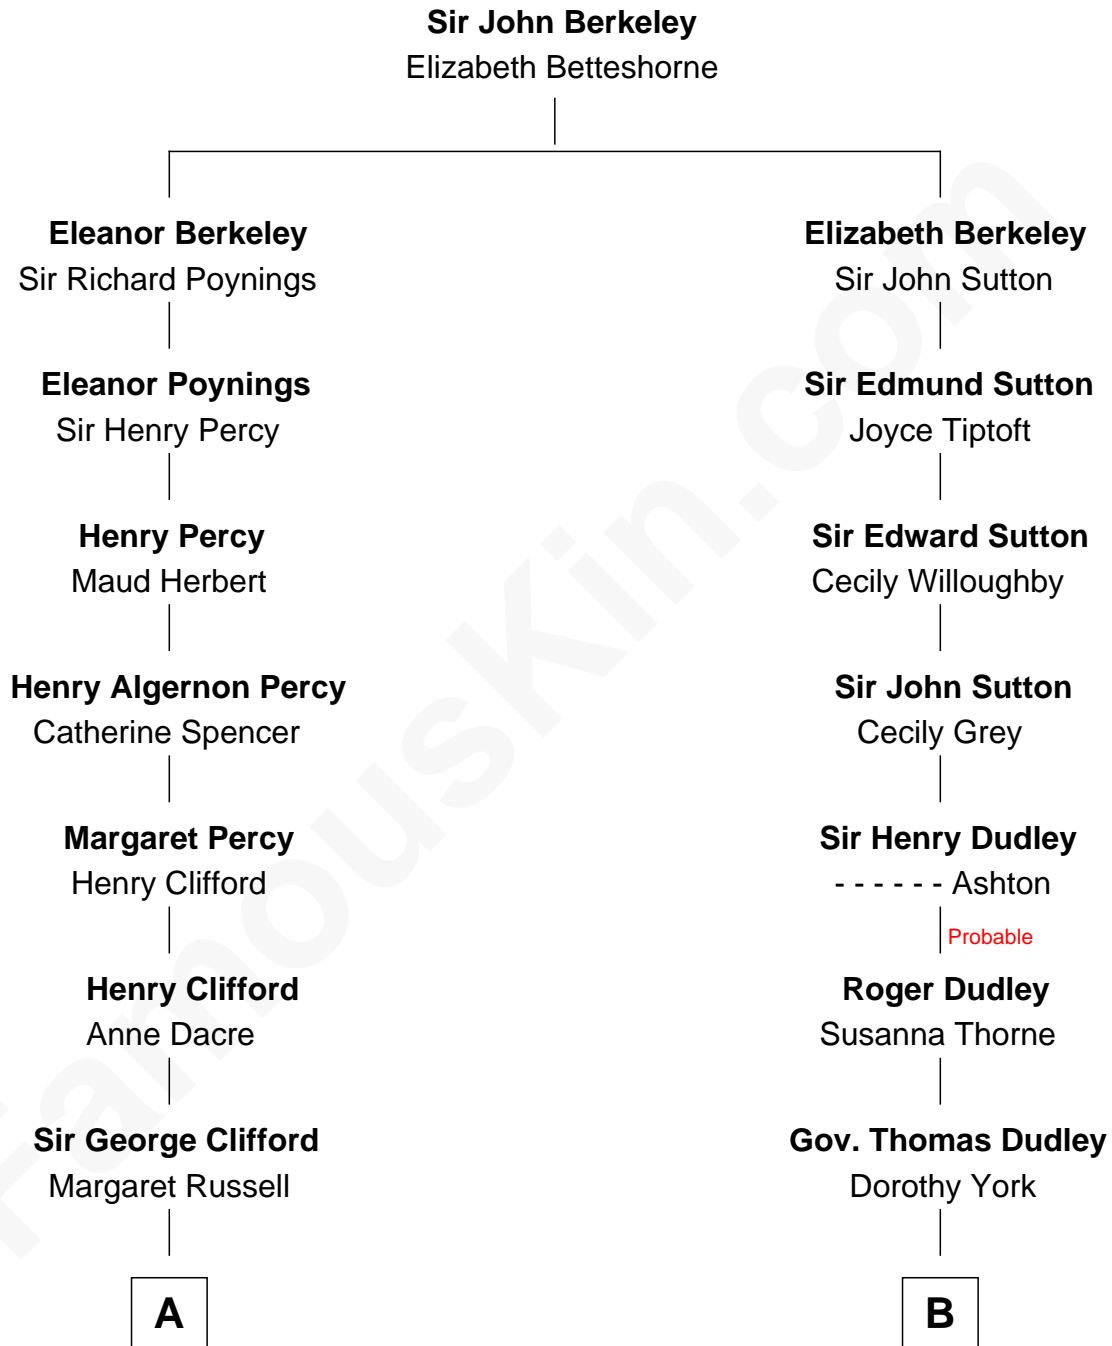

FamousKin.com

Relationship Chart of

Camilla Parker Bowles

Queen Consort of the United Kingdom

18th cousin 1 time removed of

John Cena

Movie Actor and WWE Pro Wrestler

C

Rosalind Maud Cubitt
Bruce Middleton Hope Shand

Camilla Parker Bowles
Queen Consort

D

Natalie Nichols
Ulysses John Lupien

Carol Frances Lupien
John Joseph Cena

John Cena
Actor and Pro Wrestler

FamousKin.com