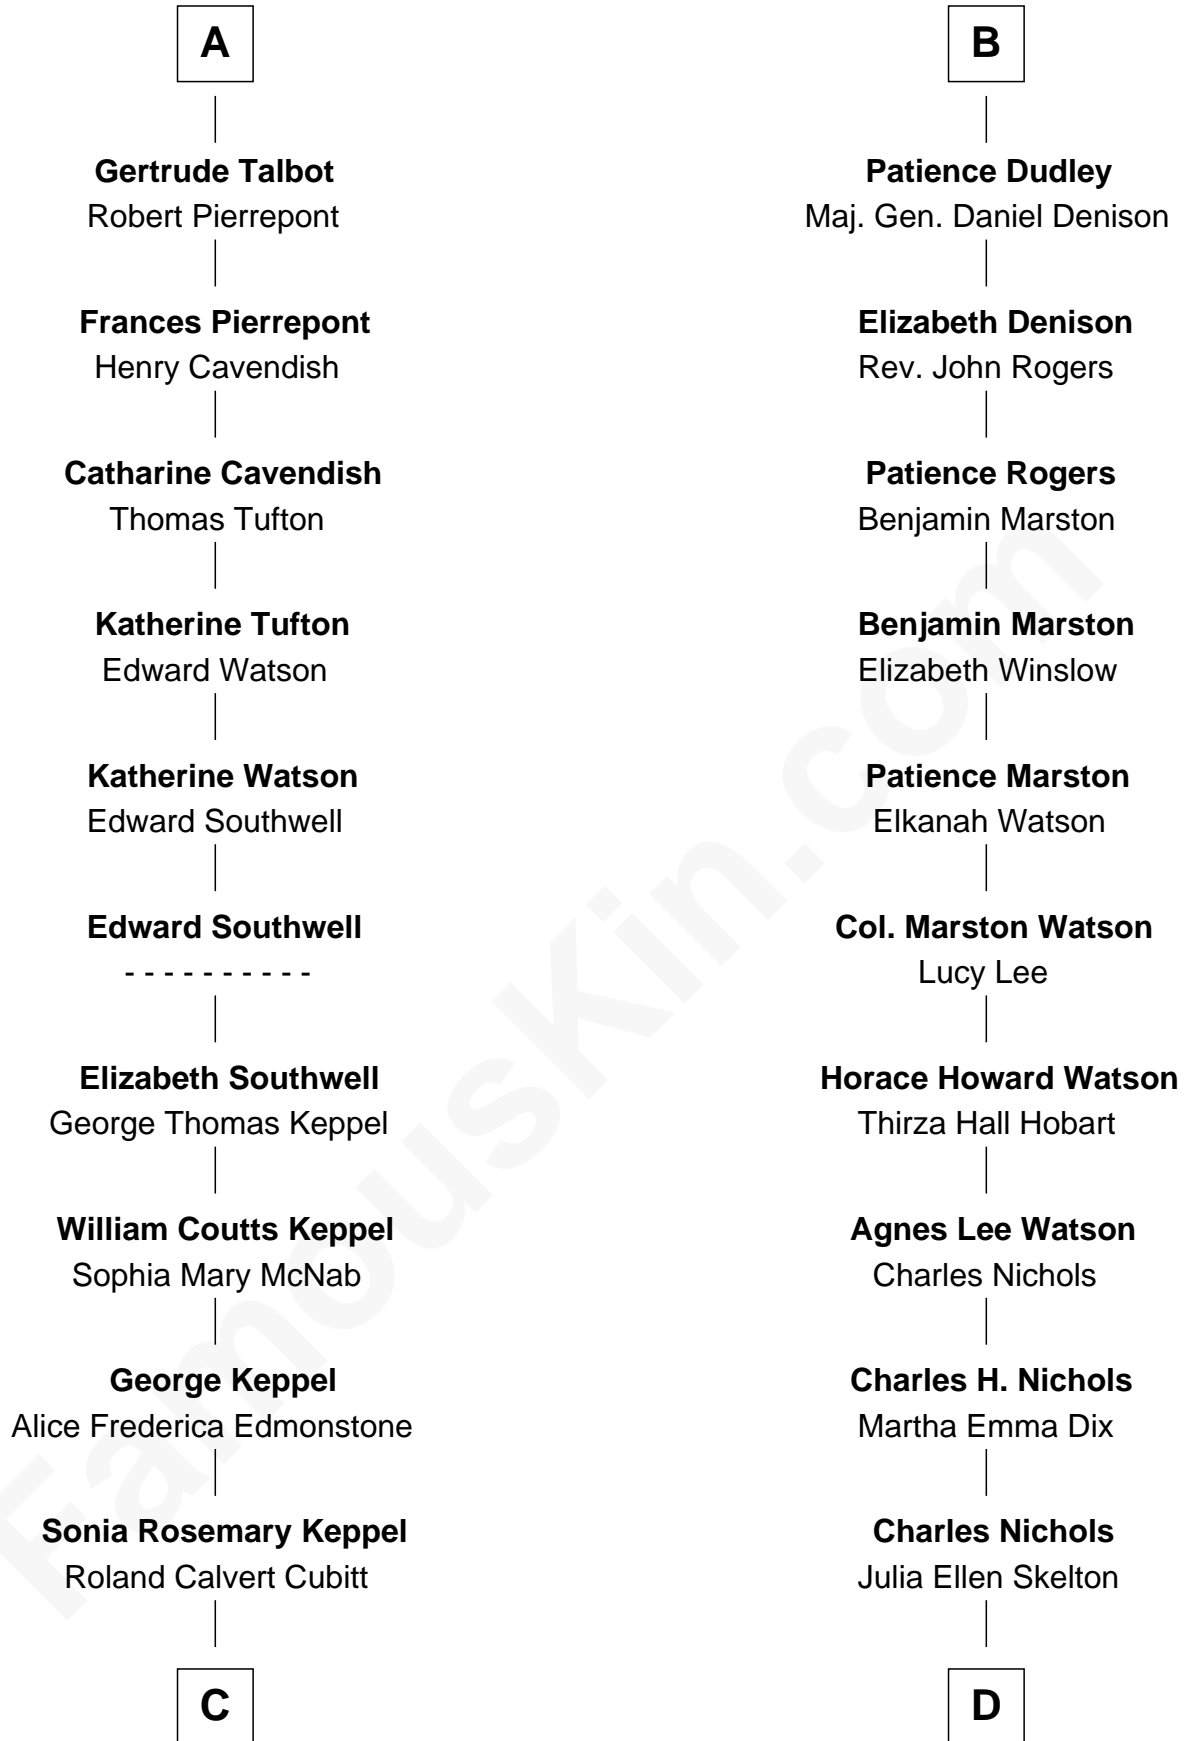

## Relationship Chart of

### Camilla Parker Bowles

Queen Consort of the United Kingdom

18th cousin 1 time removed of

**John Cena**

Movie Actor and WWE Pro Wrestler

**C**

**Rosalind Maud Cubitt**  
Bruce Middleton Hope Shand

**Camilla Parker Bowles**  
*Queen Consort*