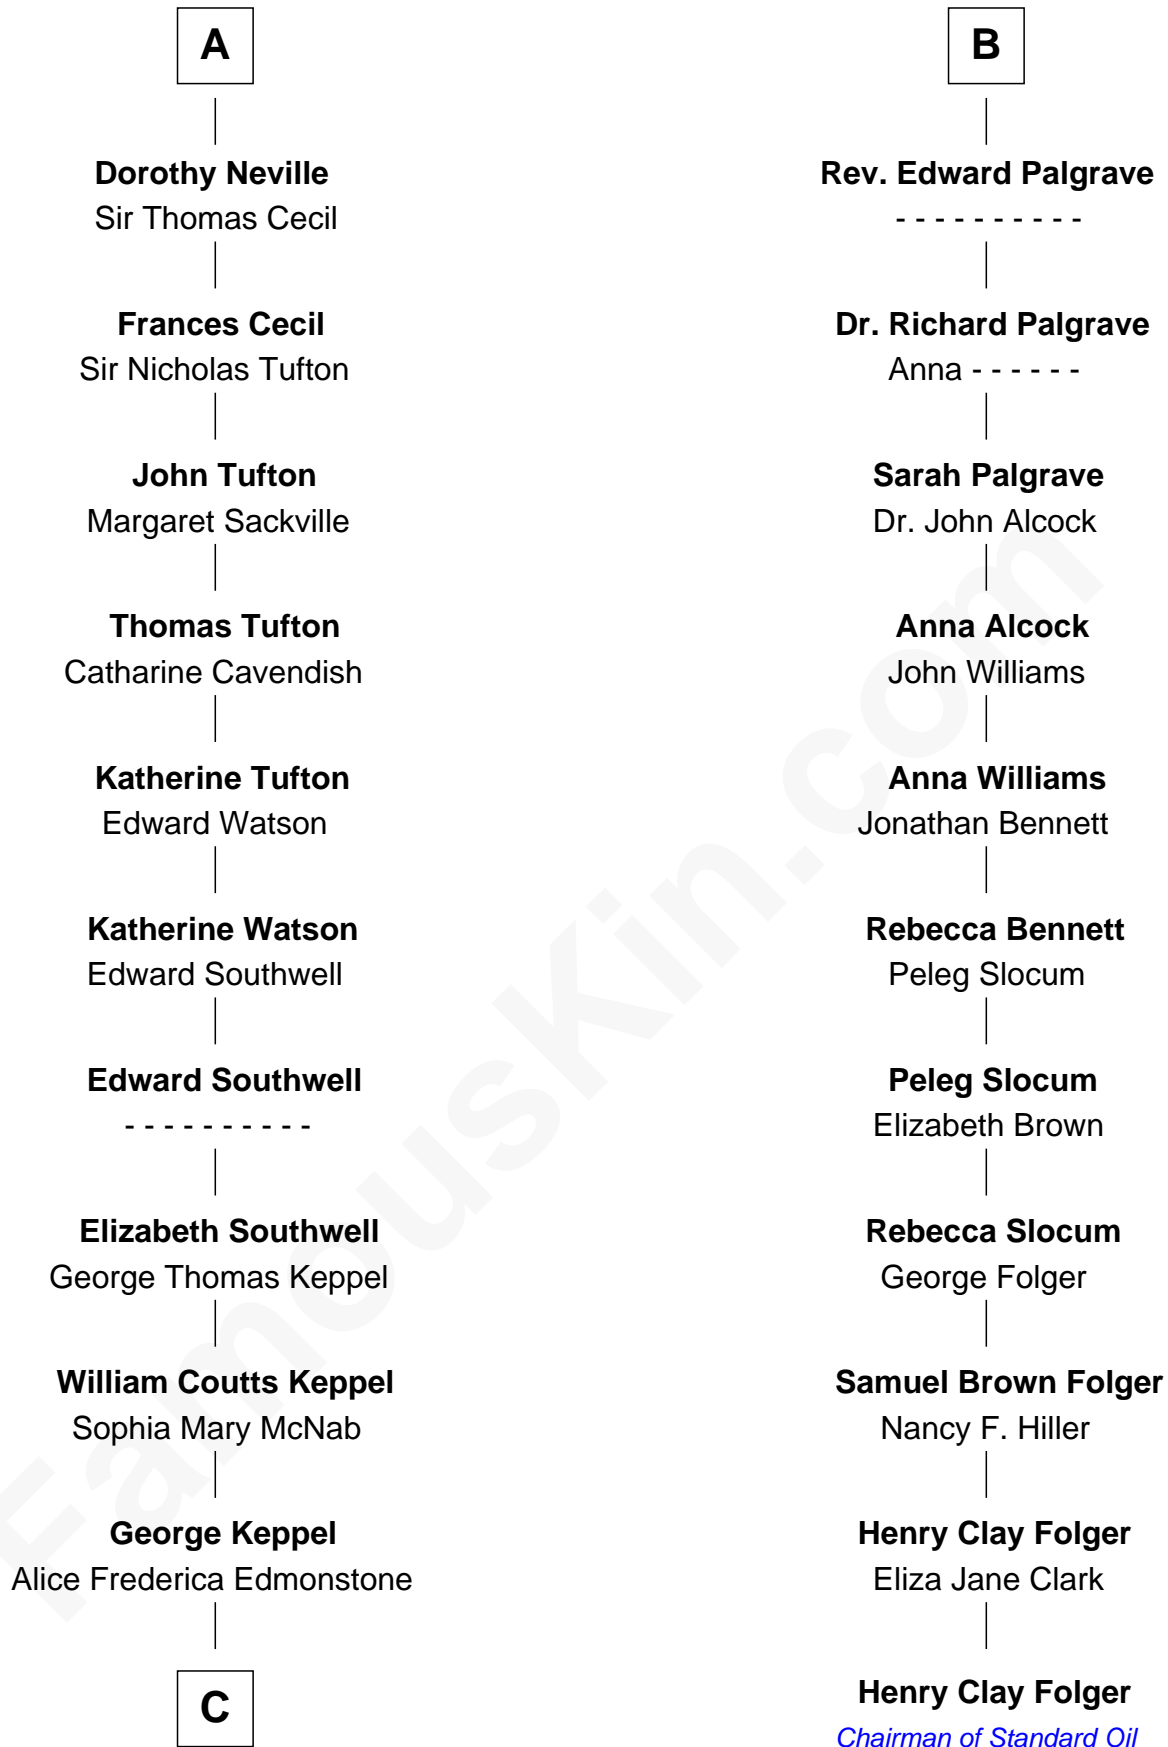

FamousKin.com

Relationship Chart of

Camilla Parker Bowles

Queen Consort of the United Kingdom

17th cousin 2 times removed of

Henry Clay Folger

Founder of Folger Shakespeare Library and Chairman of Standard Oil

C

—
Sonia Rosemary Keppel

Roland Calvert Cubitt

—
Rosalind Maud Cubitt

Bruce Middleton Hope Shand

—
Camilla Parker Bowles

Queen Consort

FamousKin.com