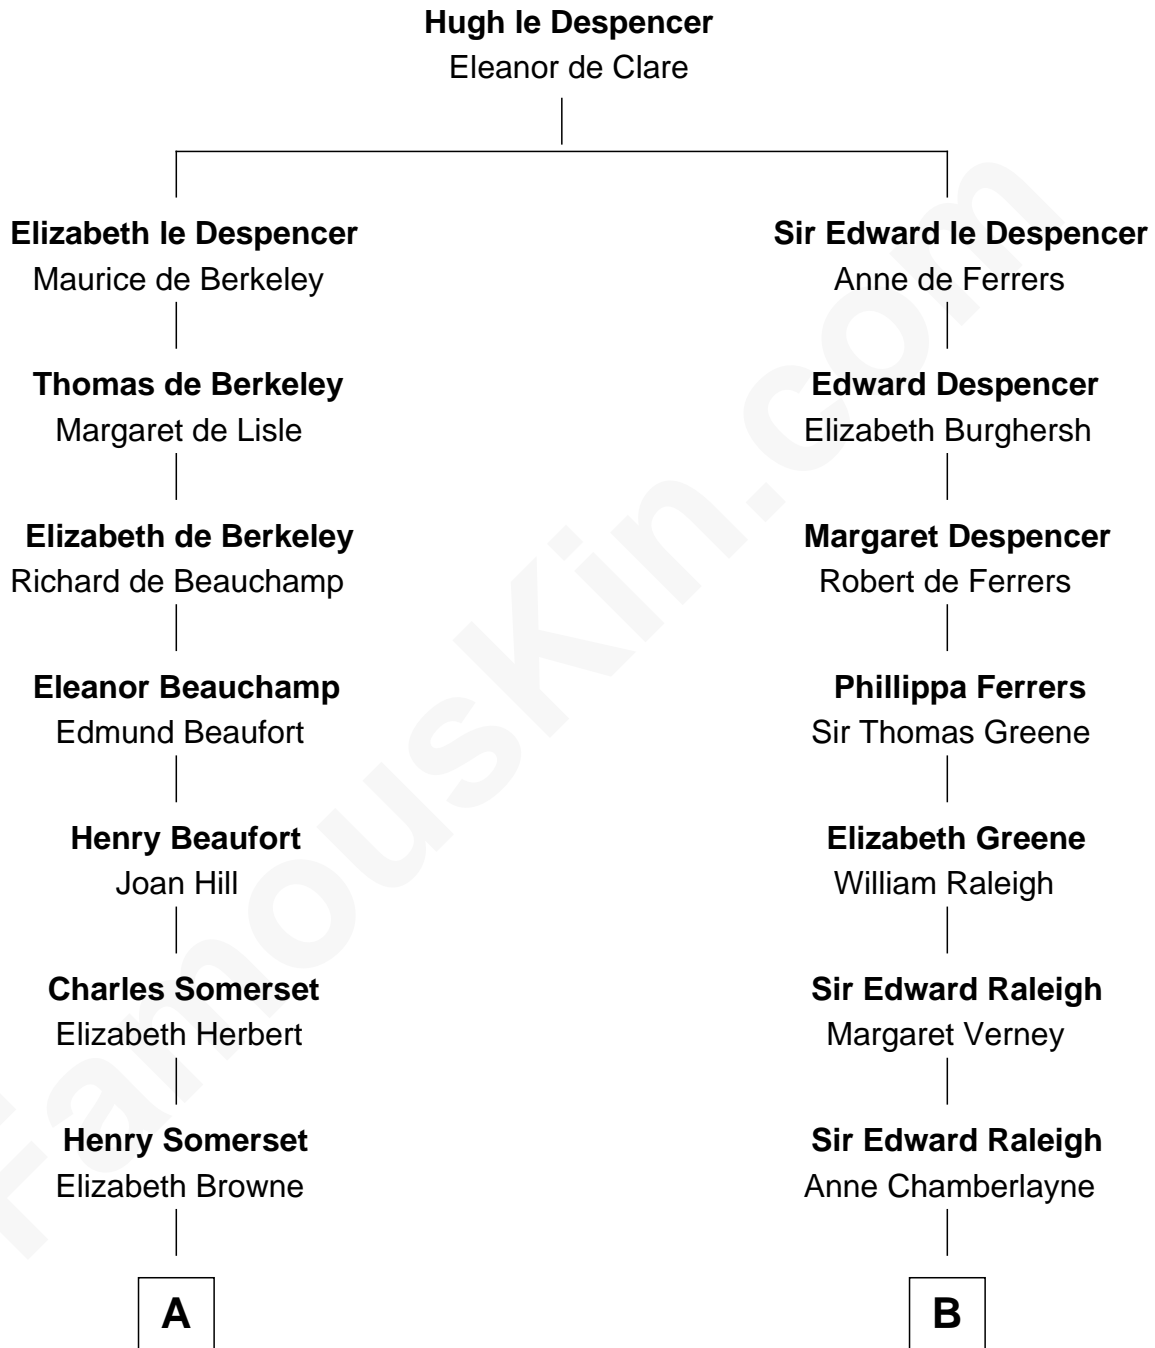

## Relationship Chart of

### Camilla Parker Bowles

Queen Consort of the United Kingdom

17th cousin 3 times removed of

**J. A. Folger**

Founder of Folger Coffee Company

**C**

**George Keppel**  
Alice Frederica Edmonstone

**Sonia Rosemary Keppel**  
Roland Calvert Cubitt