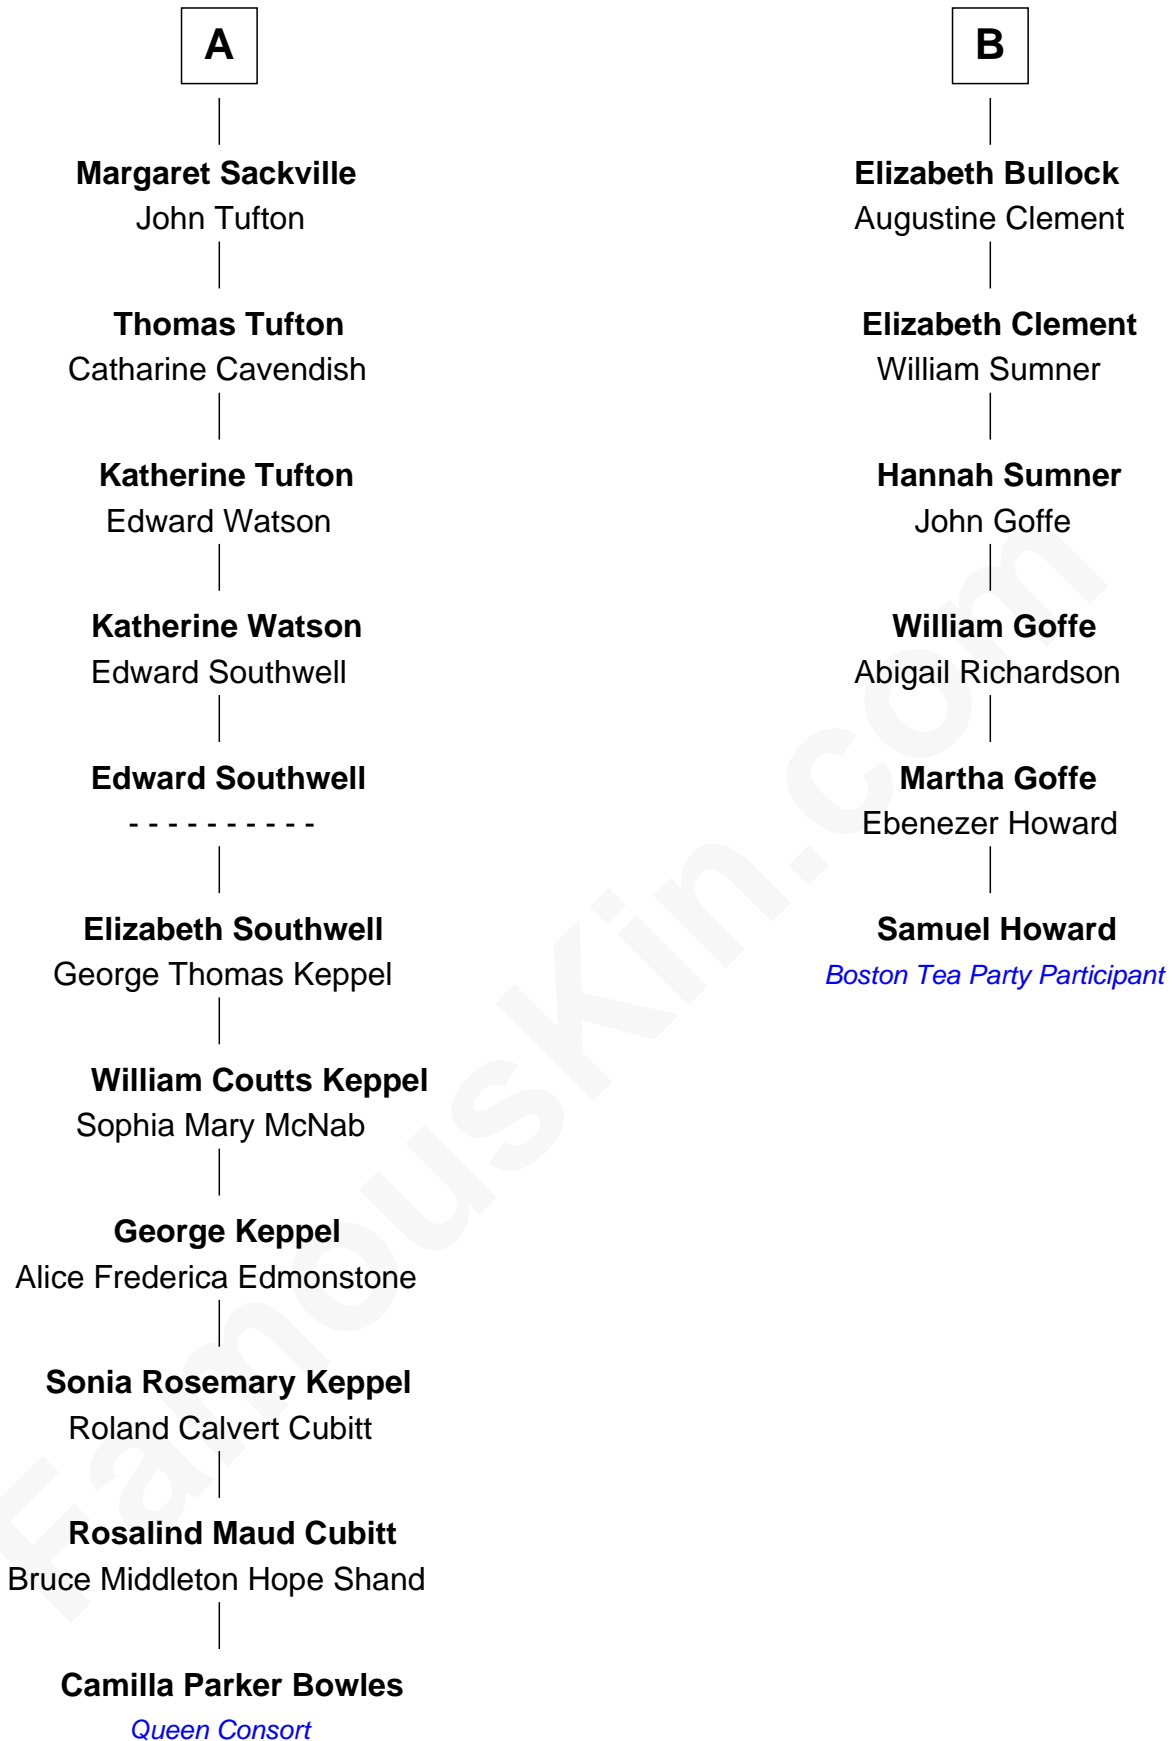

FamousKin.com

Relationship Chart of

Camilla Parker Bowles

Queen Consort of the United Kingdom

12th cousin 5 times removed of

Samuel Howard

Boston Tea Party Participant

Sir John Howard

Margaret Russell
Sir George Clifford

Ann Clifford
Richard Sackville

Sir John Howard
Joan Walton

Elizabeth Howard
Sir John de Vere

Joan de Vere
Sir William Norreys

Margaret Norreys
Gilbert Bullock

Thomas Bullock
Alice Kingsmill

Richard Bullock
Alice Berrington

William Bullock

A

B

Camilla Parker Bowles photo by [Agência Brasil](#) ([CC BY 3.0 BRAZIL](#))