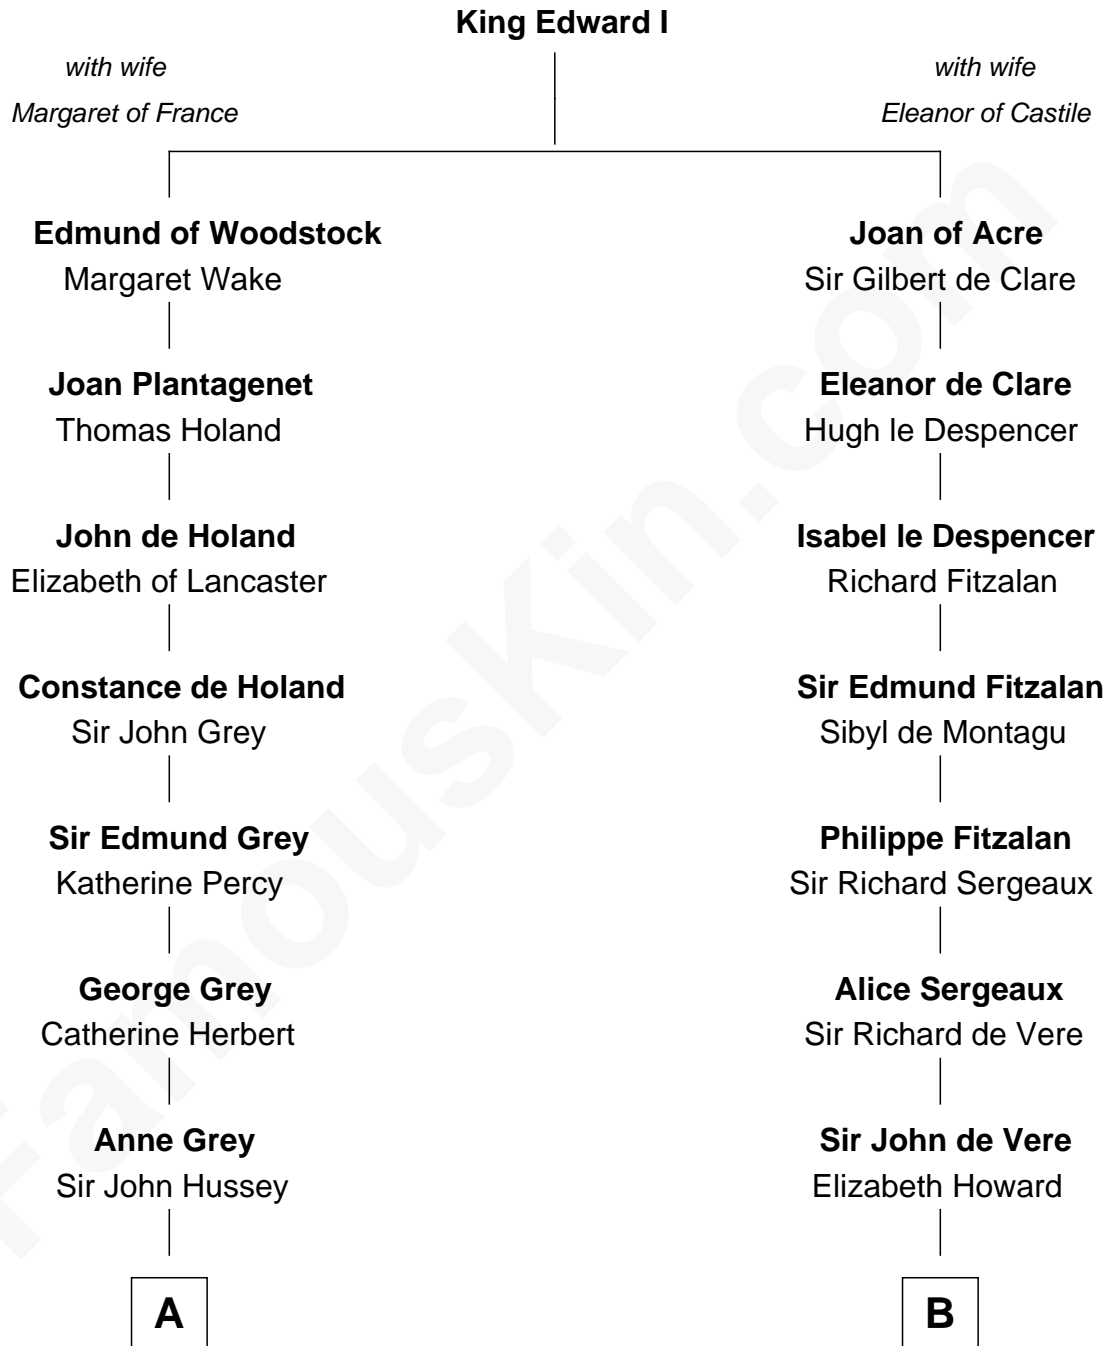

FamousKin.com

Relationship Chart of

Camilla Parker Bowles

Queen Consort of the United Kingdom

17th cousin 3 times removed of

Samuel Howard

Boston Tea Party Participant

C