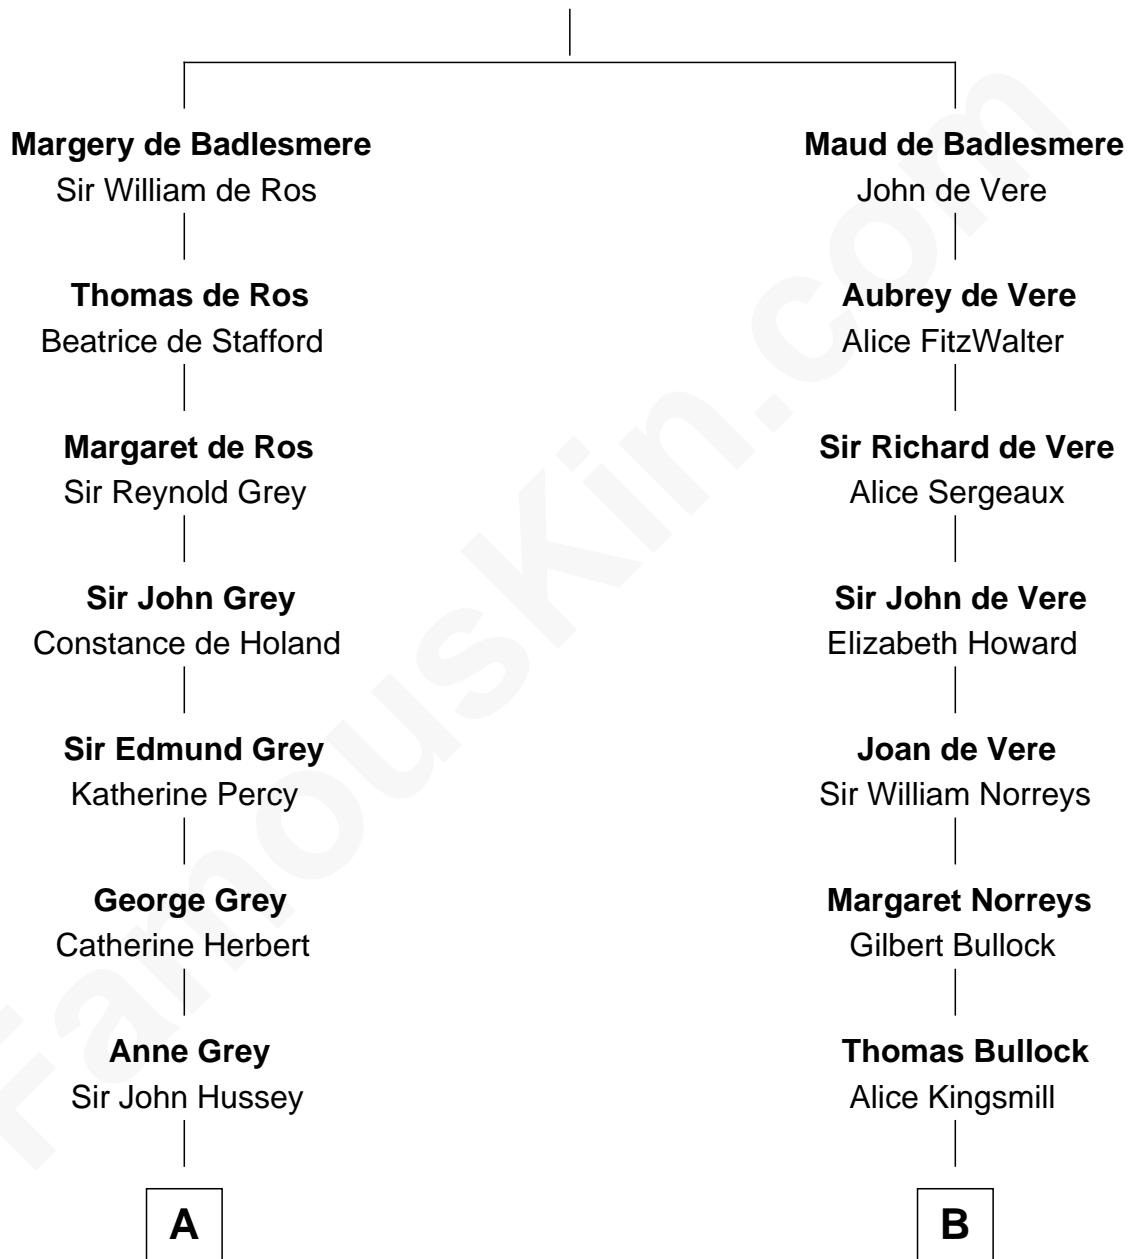

Bartholomew de Badlesmere

Margaret de Clare