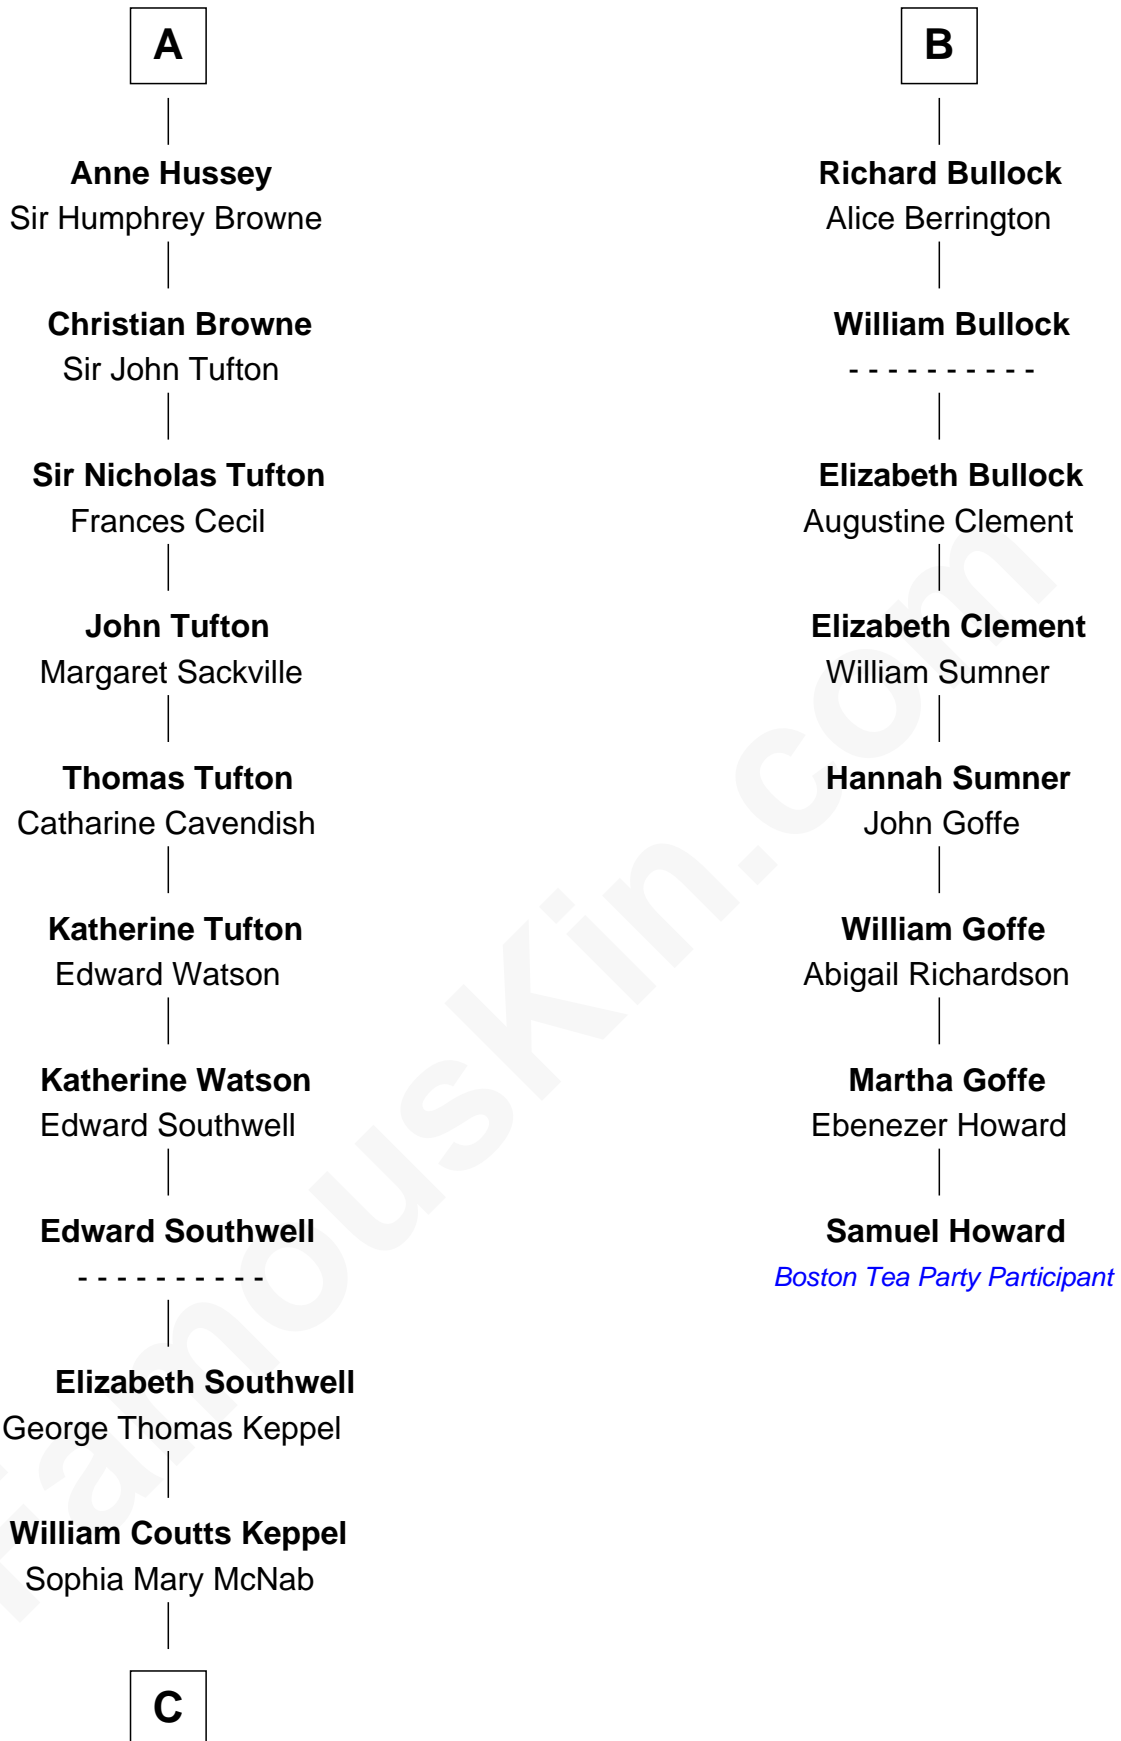

FamousKin.com

Relationship Chart of

Camilla Parker Bowles

Queen Consort of the United Kingdom

14th cousin 6 times removed of

Samuel Howard

Boston Tea Party Participant

C

George Keppel
Alice Frederica Edmonstone

Sonia Rosemary Keppel
Roland Calvert Cubitt

Rosalind Maud Cubitt
Bruce Middleton Hope Shand

Camilla Parker Bowles
Queen Consort

FamousKin.com