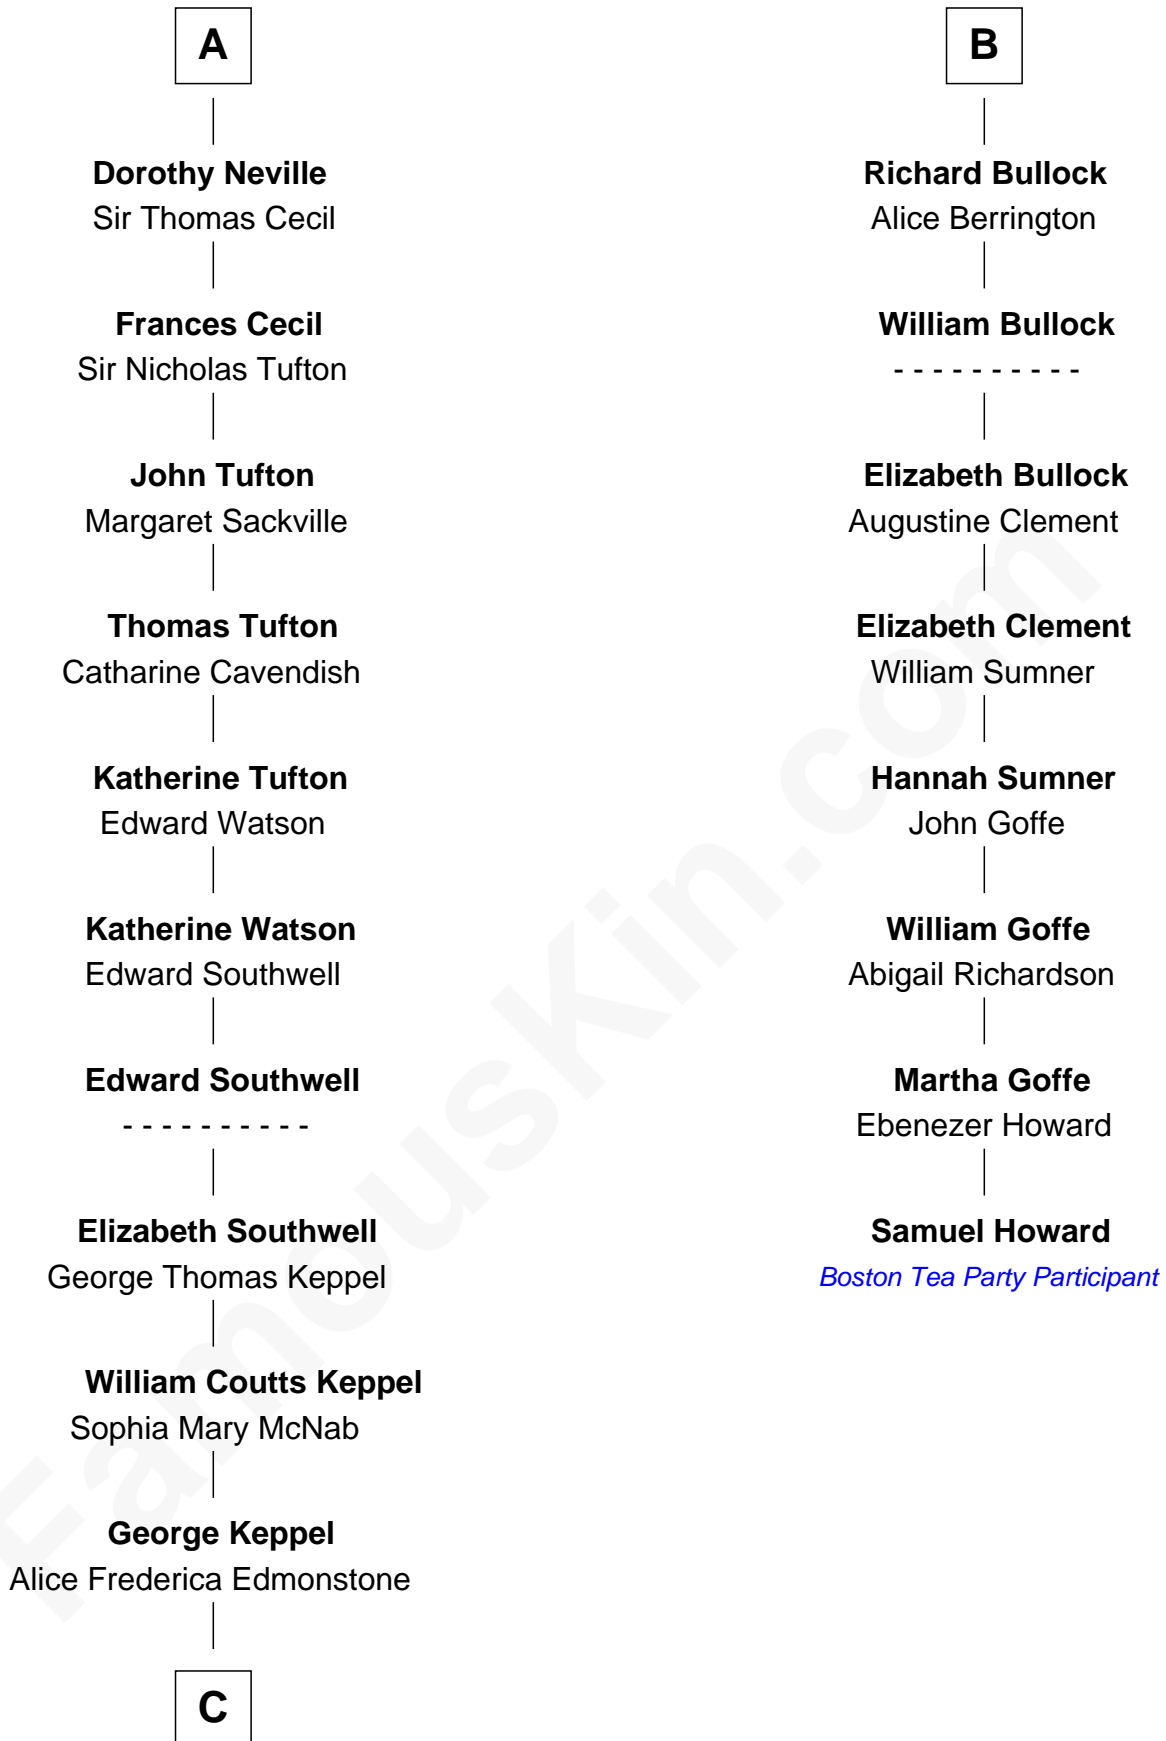

FamousKin.com

Relationship Chart of

Camilla Parker Bowles

Queen Consort of the United Kingdom

14th cousin 5 times removed of

Samuel Howard

Boston Tea Party Participant

C

—
Sonia Rosemary Keppel

Roland Calvert Cubitt

—
Rosalind Maud Cubitt

Bruce Middleton Hope Shand

—
Camilla Parker Bowles

Queen Consort

FamousKin.com