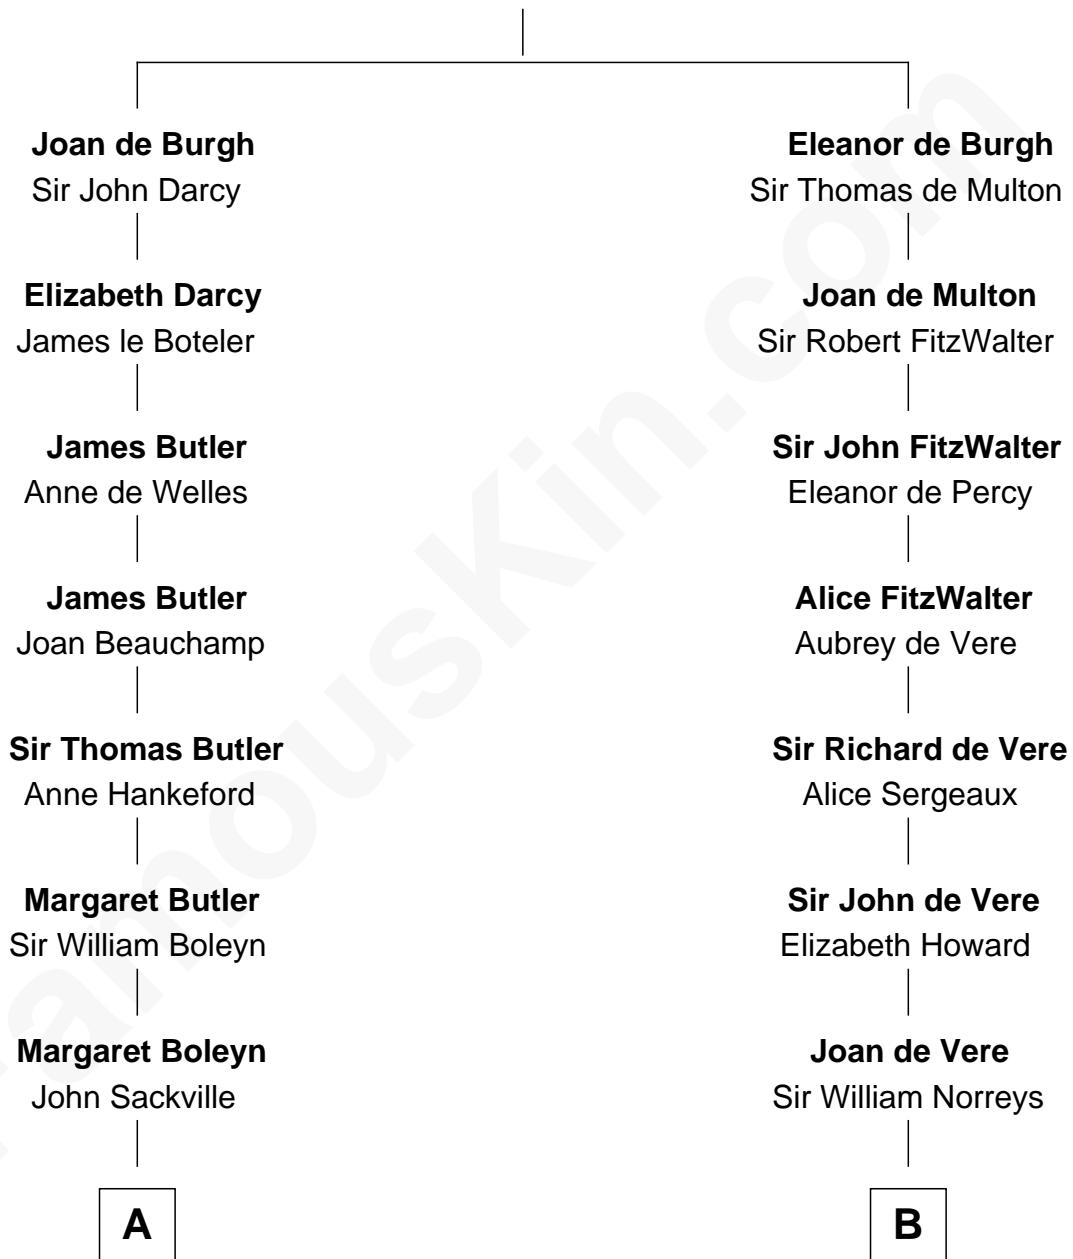

## Relationship Chart of

### Camilla Parker Bowles

Queen Consort of the United Kingdom

16th cousin 5 times removed of

**Samuel Howard**

Boston Tea Party Participant

**Sir Richard de Burgh**

Margaret - - - - -

**C**

**William Coutts Keppel**

Sophia Mary McNab

**George Keppel**

Alice Frederica Edmonstone

**Sonia Rosemary Keppel**

Roland Calvert Cubitt

**Rosalind Maud Cubitt**

Bruce Middleton Hope Shand