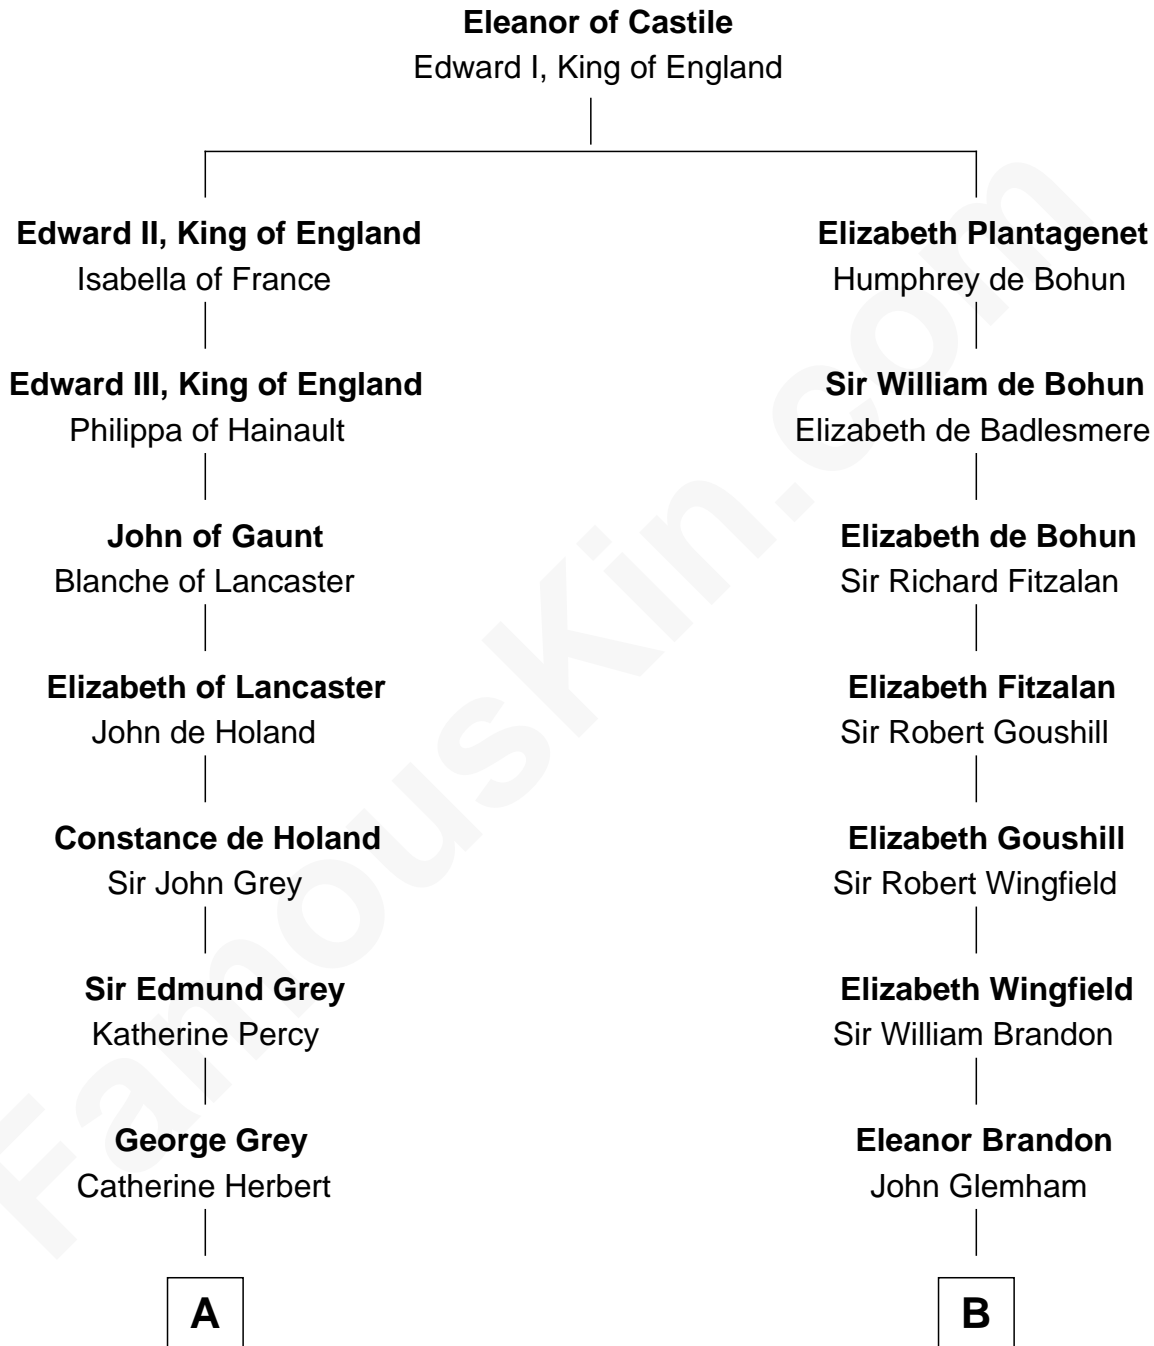

FamousKin.com

Relationship Chart of

Camilla Parker Bowles

Queen Consort of the United Kingdom

16th cousin 5 times removed of

Eli Whitney

Inventor of the Cotton Gin

C

William Coutts Keppel

Sophia Mary McNab

George Keppel

Alice Frederica Edmonstone

Sonia Rosemary Keppel

Roland Calvert Cubitt

Rosalind Maud Cubitt

Bruce Middleton Hope Shand