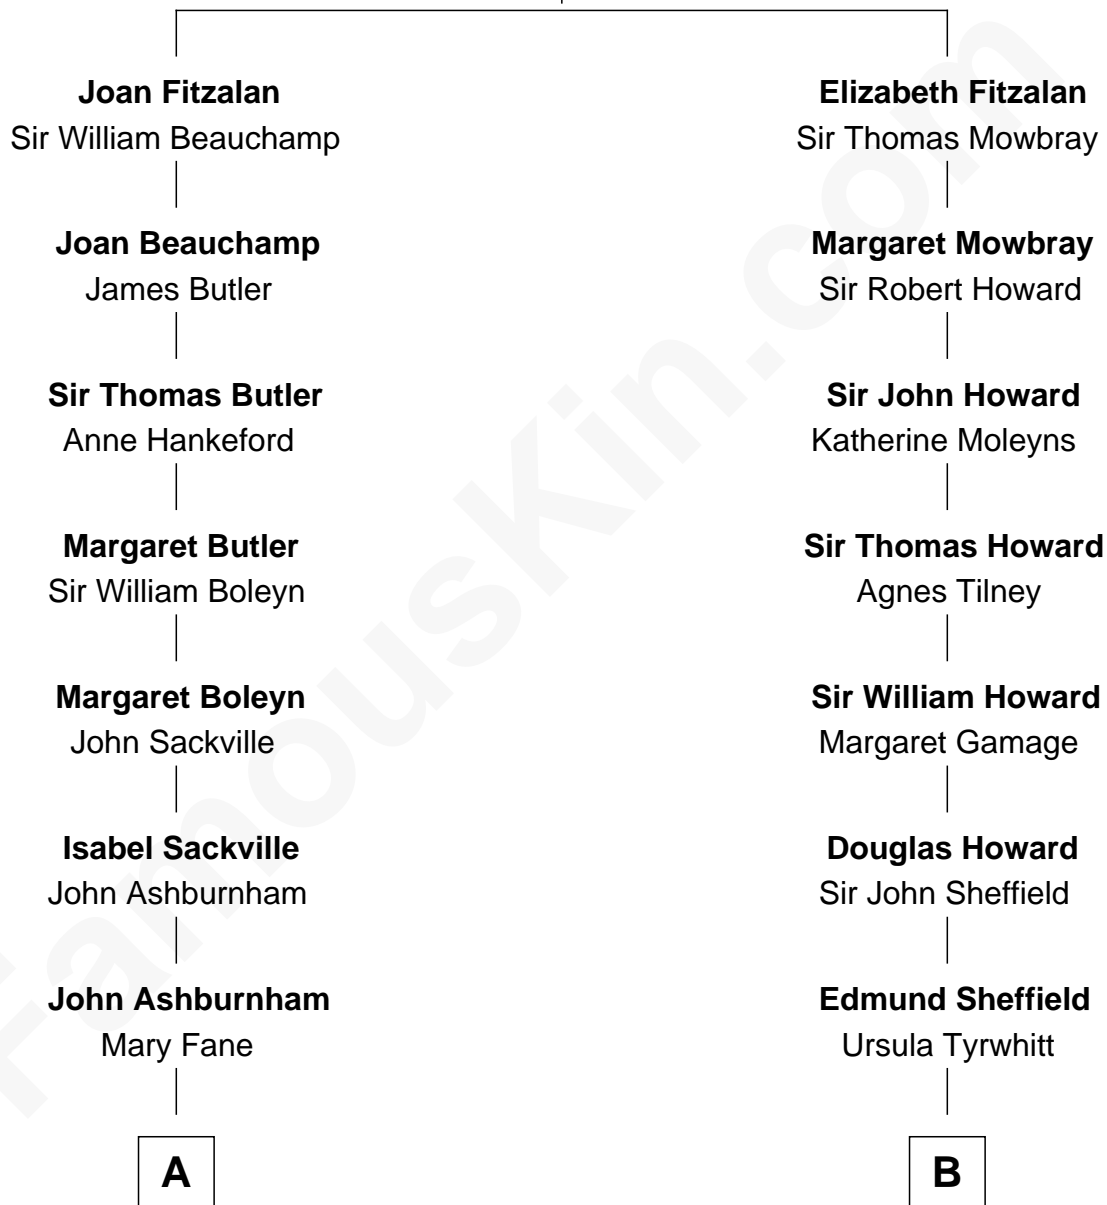

## Relationship Chart of

### Camilla Parker Bowles

*Queen Consort of the United Kingdom*

18th cousin 1 time removed of

### Cara Delevingne

*Fashion Model and Movie Actress*

**Sir Richard Fitzalan**

Elizabeth de Bohun

FamousKin.com