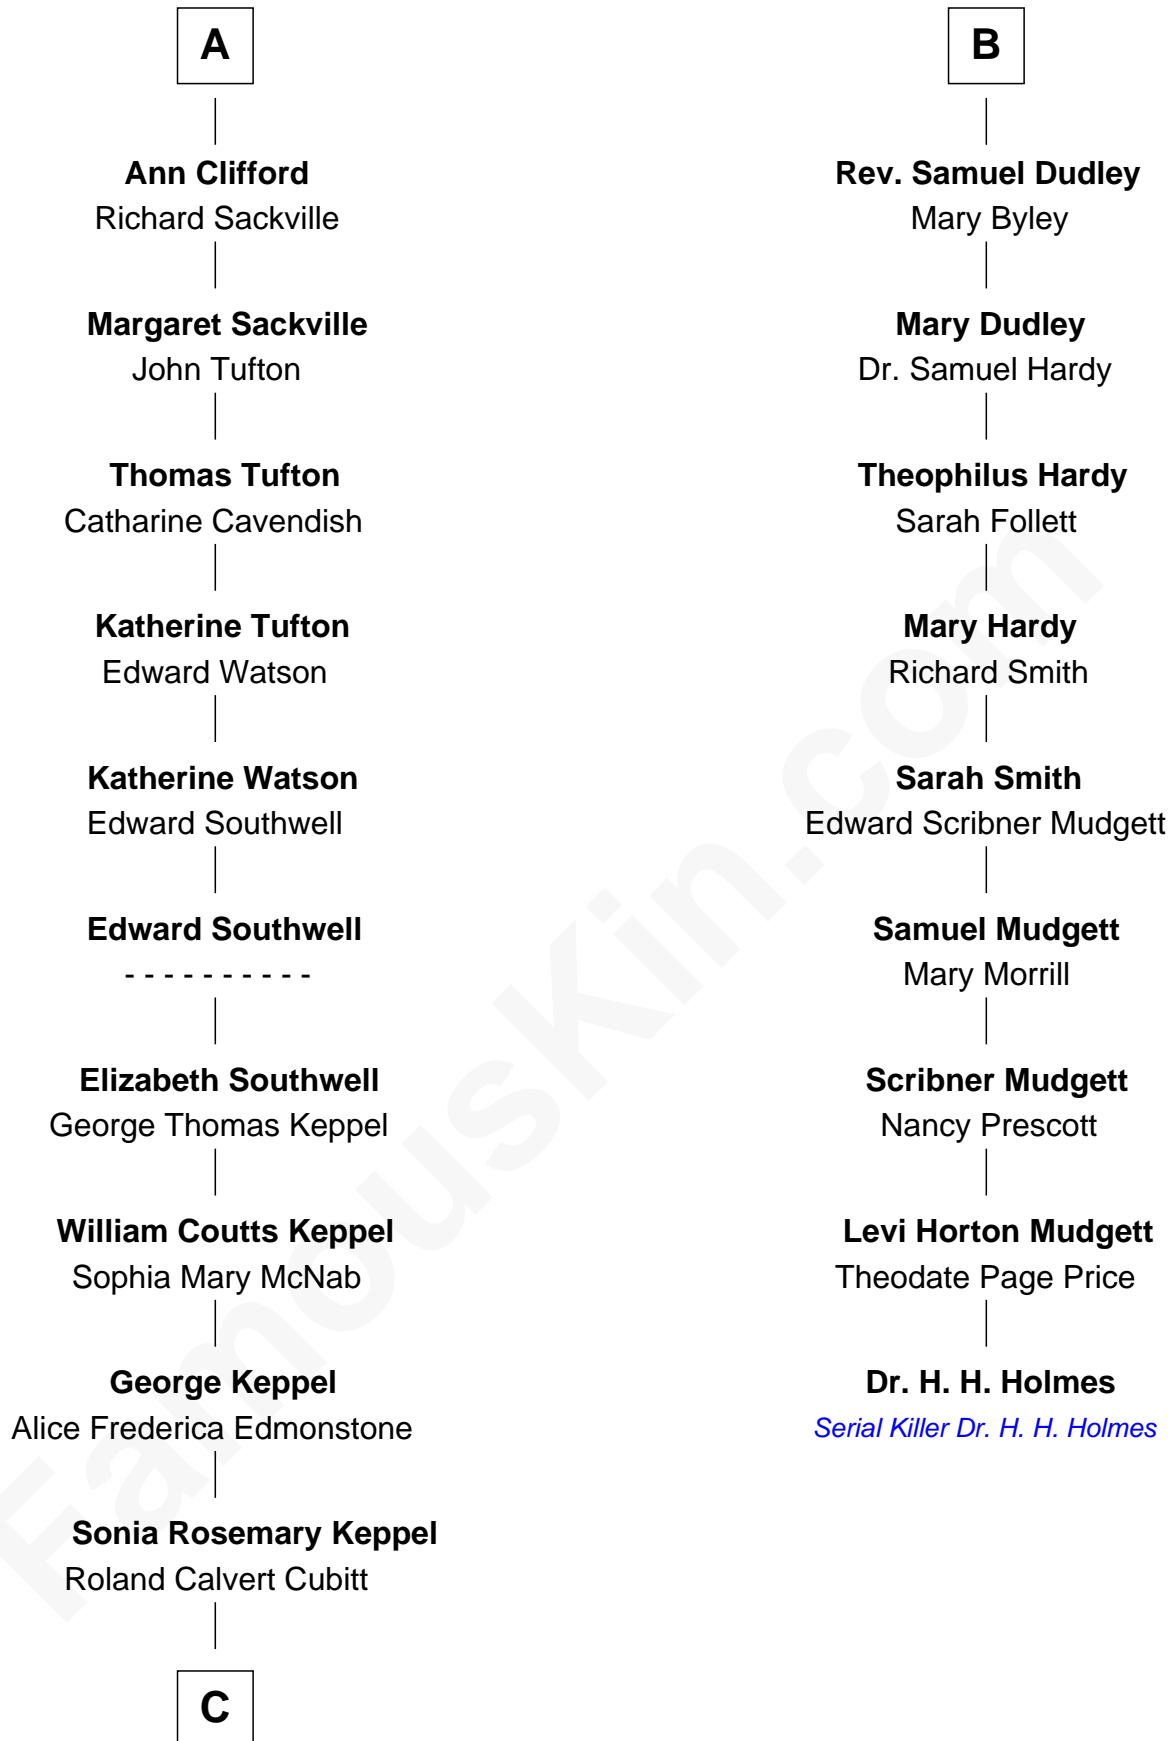

FamousKin.com

Relationship Chart of

Camilla Parker Bowles

Queen Consort of the United Kingdom

15th cousin 3 times removed of

Dr. H. H. Holmes

Serial Killer aka "Devil in the White City"

C

Rosalind Maud Cubitt
Bruce Middleton Hope Shand

Camilla Parker Bowles
Queen Consort

FamousKin.com