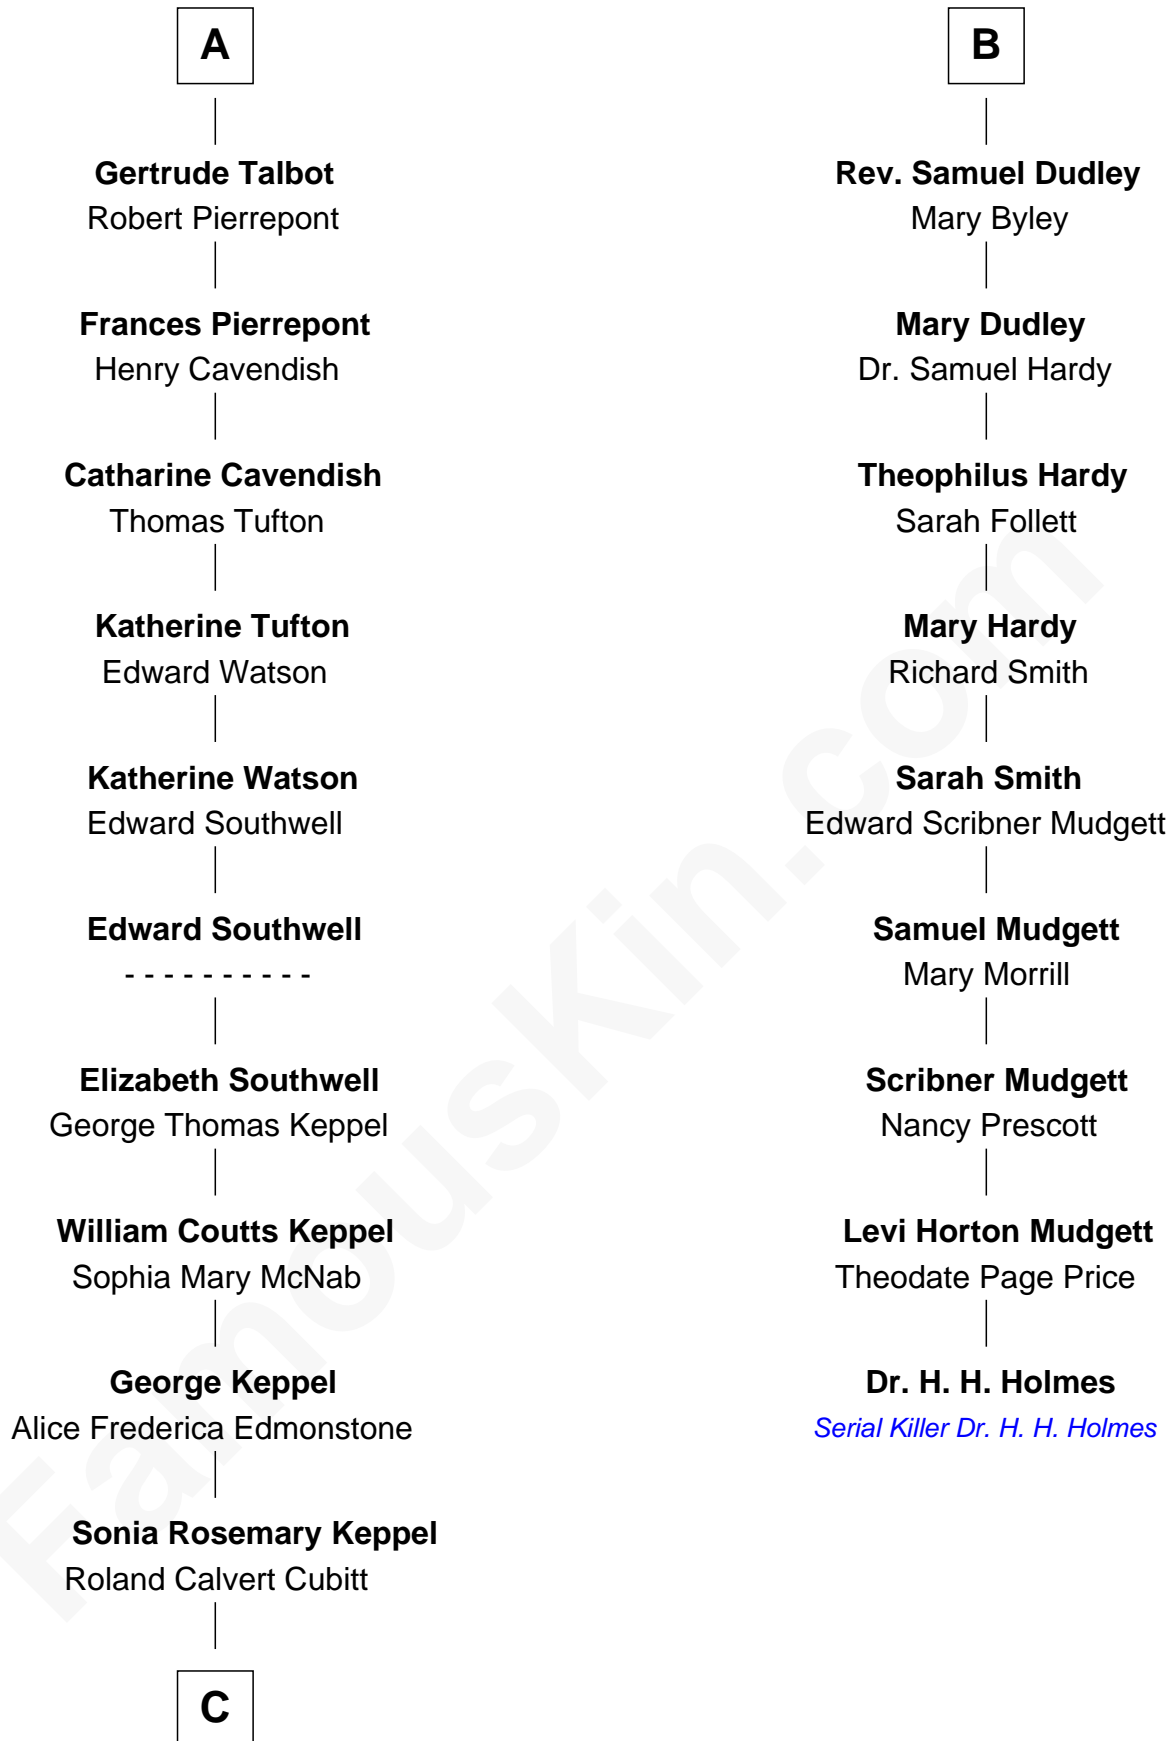

## Relationship Chart of

### Camilla Parker Bowles

Queen Consort of the United Kingdom

15th cousin 3 times removed of

**Dr. H. H. Holmes**

Serial Killer aka "Devil in the White City"

**C**

**Rosalind Maud Cubitt**  
Bruce Middleton Hope Shand