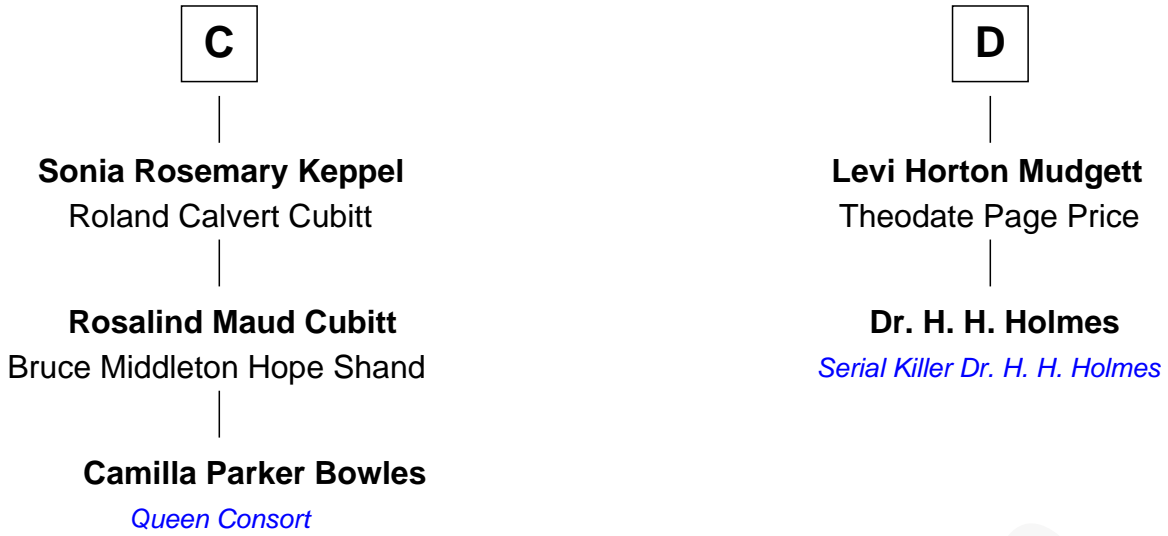

FamousKin.com

Relationship Chart of

Camilla Parker Bowles

Queen Consort of the United Kingdom

18th cousin 1 time removed of

Dr. H. H. Holmes

Serial Killer aka "Devil in the White City"

Sir John Howard

Alice de Bois

FamousKin.com