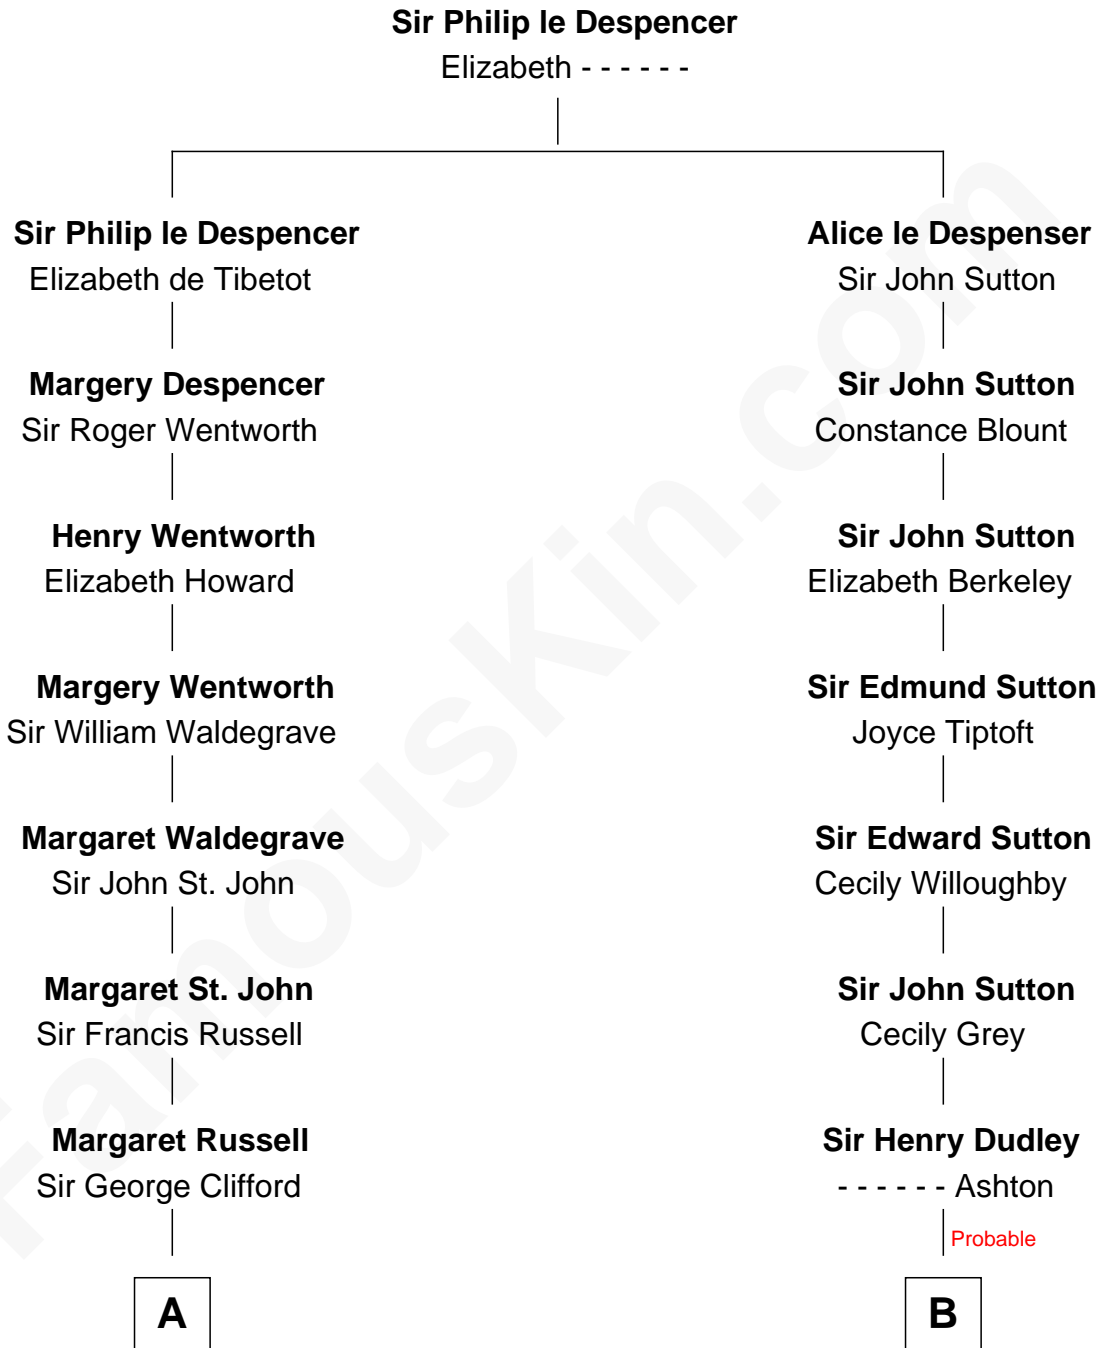

FamousKin.com

Relationship Chart of

Camilla Parker Bowles

Queen Consort of the United Kingdom

17th cousin 1 time removed of

Dr. H. H. Holmes

Serial Killer aka "Devil in the White City"

C